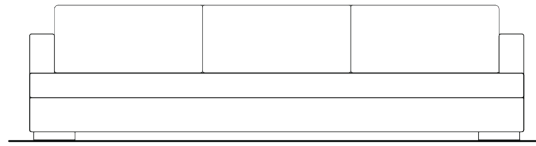

### standard configuration

- overall width: 84", 96", 102", 108", or 120"
- overall depth: 40"
- overall height: 33"
- arm / frame height: 26"
- seat depth: 25.5"
- seat height: 18"
- arm width: 5.5"

---

hudson two arm sofa

---

84"W x 40"D x 26"H

96"W x 40"D x 26"H

108"W x 40"D x 24"H

102"W x 40"D x 26"H

102"W x 40"D x 26"H