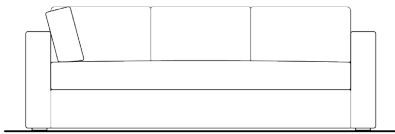

Made by hand in North Carolina, using local, sustainable hardwoods and eco-friendly materials.

standard configuration

- overall width: 72", 84", 96", 108", or 120"
- overall depth: 40"
- overall height: 30"
- arm/frame height: 24"
- seat depth: 23"
- seat height: 17"
- arm width: 6"

starting price: \$10,545

stock availability

Please contact us to inquire about up to date availability.

Call your local store or email info@homenature.com to discuss specifics.

one arm with open end

36"W x 40"D x 24"H

56"W x 40"D x 24"H

68"W x 40"D x 24"H

80"W x 40"D x 24"H

one arm with return

84"W x 40"D x 24"H

96"W x 40"D x 24"H

108"W x 40"D x 24"H

120"W x 40"D x 24"H