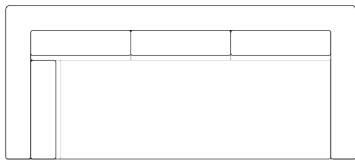

Made by hand in North Carolina, using local, sustainable hardwoods and eco-friendly materials.

standard configuration

- overall width: 72", 84", 96", 108", or 120"
- overall depth: 40"
- overall height: 30"
- arm/frame height: 24"
- seat depth: 23"
- seat height: 17"
- arm width: 6"

starting price: \$10,545

stock availability

Please contact us to inquire about up to date availability.

Call your local store or email info@homenature.com to discuss specifics.

one arm with open end

36"W x 40"D x 24"H

56"W x 40"D x 24"H

68"W x 40"D x 24"H

80"W x 40"D x 24"H

one arm with return

84"W x 40"D x 24"H

96"W x 40"D x 24"H

108"W x 40"D x 24"H

120"W x 40"D x 24"H