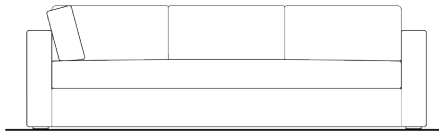

Made by hand in North Carolina, using local, sustainable hardwoods and eco-friendly materials.

standard configuration

- overall width: 72", 84", 96", 108", or 120"
- overall depth: 40"
- overall height: 30"
- arm/frame height: 24"
- seat depth: 23"
- seat height: 17"
- arm width: 6"

starting price: \$10,545

stock availability

Please contact us to inquire about up to date availability.

Call your local store or email info@homenature.com to discuss specifics.

one arm with open end

36"W x 40"D x 24"H

56"W x 40"D x 24"H

68"W x 40"D x 24"H

80"W x 40"D x 24"H

one arm with return

84"W x 40"D x 24"H

96"W x 40"D x 24"H

108"W x 40"D x 24"H

120"W x 40"D x 24"H