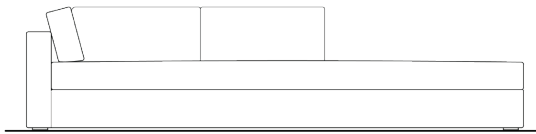

Made by hand in North Carolina, using local, sustainable hardwoods and eco-friendly materials.

standard configuration

- overall width: 72", 84", 96", 108", or 120"
- overall depth: 40"
- overall height: 30"
- arm/frame height: 24"
- seat depth: 23"
- seat height: 17"
- arm width: 6"

chaise with half back

72"W x 40"D x 24"H
48" half back

84"W x 40"D x 24"H
48" half back

96"W x 40"D x 24"H
48" half back

108"W x 40"D x 24"H
60" half back

120"W x 40"D x 24"H
72" half back

corner unit

40"W x 40"D x 24"H