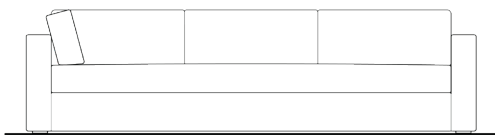

### standard configuration

- overall width: 72", 84", 96", 108", or 120"
- overall depth: 37"
- overall height: 30"
- arm/frame height: 24"
- seat depth: 23"
- seat height: 17"
- arm width: 6"

---

36"W x 37"D x 24"H

59"W x 37"D x 24"H

71"W x 37"D x 24"H

83"W x 37"D x 24"H

---

**one arm with return**

---

84"W x 37"D x 24"H

96"W x 37"D x 24"H

108"W x 37"D x 24"H

120"W x 37"D x 24"H

---

armless unit

---

30"W x 37"D x 24"H