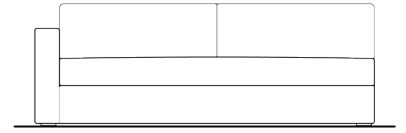

### standard configuration

- overall width: 72", 84", 96", 108", or 120"
- overall depth: 37"
- overall height: 30"
- arm/frame height: 24"
- seat depth: 23"
- seat height: 17"
- arm width: 6"

---

36"W x 37"D x 24"H

59"W x 37"D x 24"H

71"W x 37"D x 24"H

83"W x 37"D x 24"H

---

**one arm with return**

---