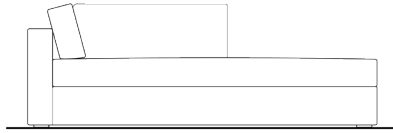

---

chaise with half back

---

corner unit