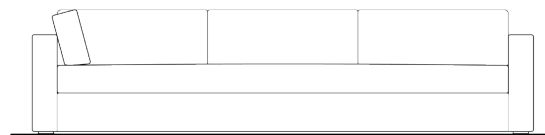

108"W x 37"D x 24"H

120"W x 37"D x 24"H