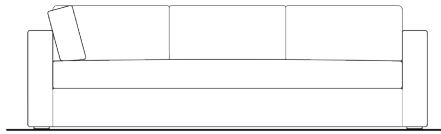

### standard configuration

- overall width: 72", 84", 96", 108", or 120"
- overall depth: 37"
- overall height: 30"
- arm/frame height: 24"
- seat depth: 23"
- seat height: 17"
- arm width: 6"

---

36"W x 37"D x 24"H

59"W x 37"D x 24"H

71"W x 37"D x 24"H

83"W x 37"D x 24"H

---

**one arm with return**

---

84"W x 37"D x 24"H

96"W x 37"D x 24"H

108"W x 37"D x 24"H

120"W x 37"D x 24"H

---

armless unit

---

30"W x 37"D x 24"H