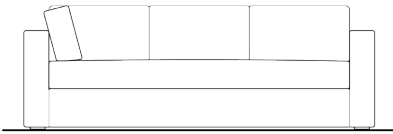

### standard configuration

- overall width: 72", 84", 96", 108", or 120"
- overall depth: 37"
- overall height: 30"
- arm/frame height: 24"
- seat depth: 23"
- seat height: 17"
- arm width: 6"

---

36"W x 37"D x 24"H

59"W x 37"D x 24"H

71"W x 37"D x 24"H

83"W x 37"D x 24"H

---

**one arm with return**

---

84"W x 37"D x 24"H

96"W x 37"D x 24"H

108"W x 37"D x 24"H

120"W x 37"D x 24"H

---

armless unit

---

30"W x 37"D x 24"H