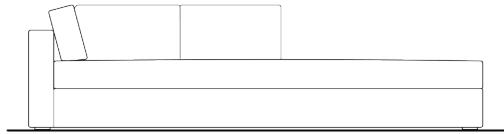

### standard configuration

- overall width: 72", 84", 96", 108", or 120"
- overall depth: 37"
- overall height: 30"
- arm/frame height: 24"
- seat depth: 23"
- seat height: 17"
- arm width: 6"

---

**chaise with half back**

---

72"W x 37"D x 24"H  
48" half back

84"W x 37"D x 24"H  
48" half back

96"W x 37"D x 24"H  
48" half back

108"W x 37"D x 24"H  
60" half back

120"W x 37"D x 24"H  
72" half back

---

**corner unit**

---

37"W x 37"D x 24"H