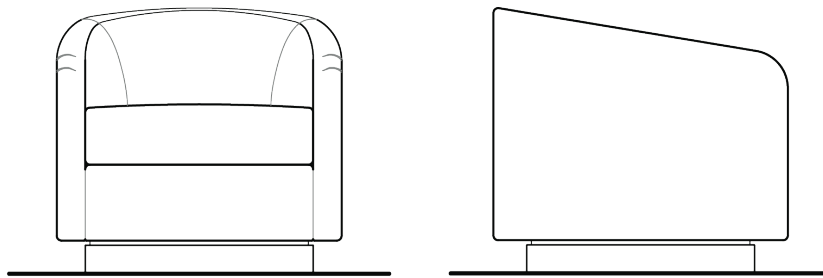

Made by hand in North Carolina, using local, sustainable hardwoods and eco-friendly materials.

standard configuration

- width: 31"
- depth: 32"
- height: 28"
- seat depth: 21.5"
- seat height: 18.5"
- arm height: 23.5"
- arm width: 3"

customization

Various fabric and wood stain options are available to make this chair your own!

Fabric requirements:

- solid: 5 yards
- leather: 78 sq. ft.
- COM options: yes

starting price: \$2,415

stock availability

cooper swivel chair

31"W x 32"D x 28"H