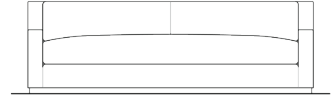

### standard configuration

- overall width: 68", 84" or 96"
- overall depth: 42.5"
- overall height: 31"
- arm height: 21.5"
- seat depth: 24"
- seat height: 20"
- arm width: 5"

### stock availability

Please contact us to inquire about up to date availability.

Call your local store or email [info@homenature.com](mailto:info@homenature.com) to discuss specifics.

---

sofas

---

68"W x 42.5"D x 31"H

84"W x 42.5"D x 31"H

96"W x 42.5"D x 31"H

108"W x 42.5"D x 31"H

---

one arm with open end

---

43"W x 42.5"D x 31"H

53"W x 42.5"D x 31"H