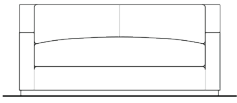

### standard configuration

- overall width: 68", 84" or 96"
- overall depth: 42.5"
- overall height: 31"
- arm height: 21.5"
- seat depth: 24"
- seat height: 20"
- arm width: 5"

### stock availability

Please contact us to inquire about up to date availability.

Call your local store or email [info@homenature.com](mailto:info@homenature.com) to discuss specifics.

---

sofas

---

68"W x 42.5"D x 31"H

84"W x 42.5"D x 31"H

96"W x 42.5"D x 31"H

108"W x 42.5"D x 31"H

---

one arm with open end

---

43"W x 42.5"D x 31"H

53"W x 42.5"D x 31"H