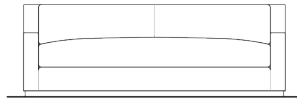

### standard configuration

- overall width: 68", 84" or 96"
- overall depth: 42.5"
- overall height: 31"
- arm height: 21.5"
- seat depth: 24"
- seat height: 20"
- arm width: 5"

### stock availability

Please contact us to inquire about up to date availability.

Call your local store or email [info@homenature.com](mailto:info@homenature.com) to discuss specifics.

---

sofas

---

68"W x 42.5"D x 31"H

84"W x 42.5"D x 31"H

96"W x 42.5"D x 31"H

108"W x 42.5"D x 31"H

---

one arm with open end

---

43"W x 42.5"D x 31"H

53"W x 42.5"D x 31"H