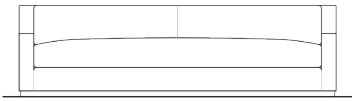

### standard configuration

- overall width: 68", 84" or 96"
- overall depth: 42.5"
- overall height: 31"
- arm height: 21.5"
- seat depth: 24"
- seat height: 20"
- arm width: 5"

### stock availability

Please contact us to inquire about up to date availability.

Call your local store or email [info@homenature.com](mailto:info@homenature.com) to discuss specifics.

---

sofas

---

68"W x 42.5"D x 31"H

84"W x 42.5"D x 31"H

96"W x 42.5"D x 31"H

108"W x 42.5"D x 31"H

---

one arm with open end

---

43"W x 42.5"D x 31"H

53"W x 42.5"D x 31"H