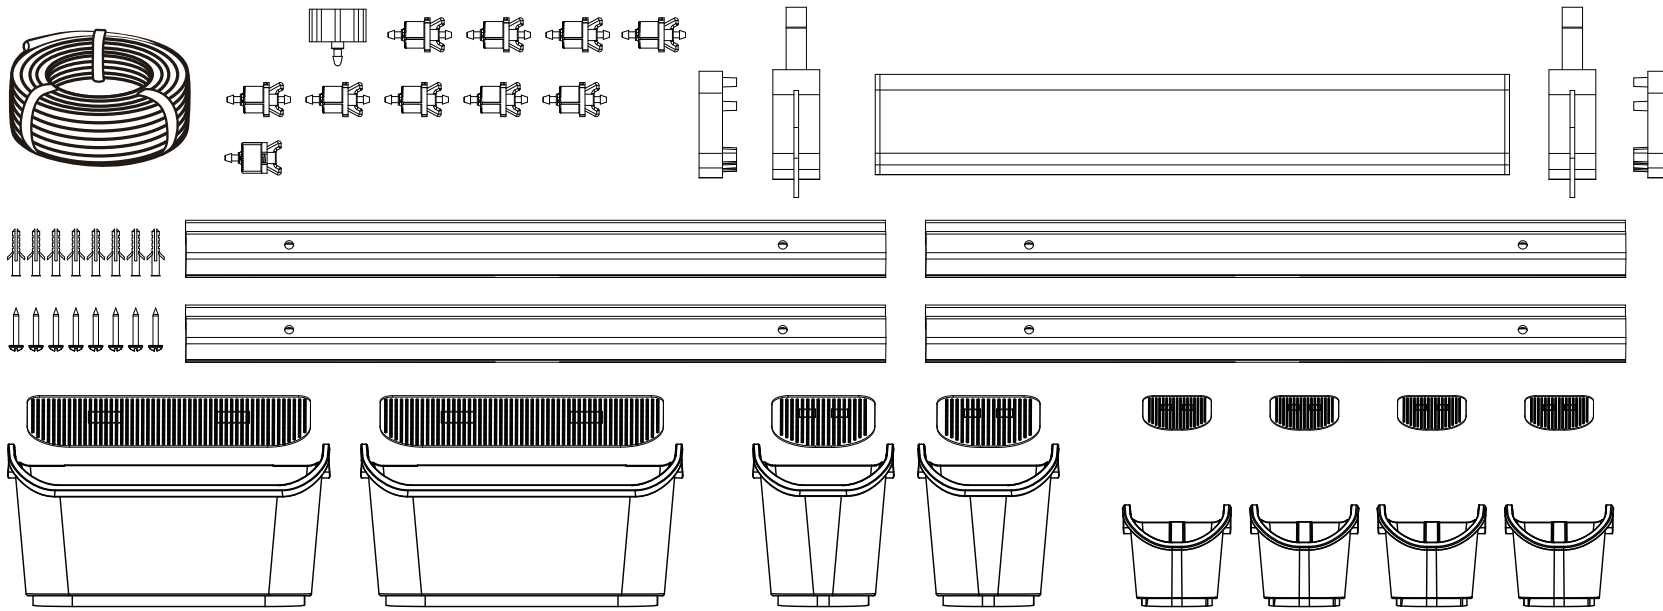

## VEGETABLE & FRUIT STARTER KIT (ITEM # PGWSK-2)

- a. Wall plate (550mm) x 4 pcs
- b. MMIP #1 pot w/ potted plate x 4 pcs
- c. MMIP #4 pot w/ potted plate x 2 pcs
- d. MMIP #5 pot w/ potted plate x 2 pcs
- e. Gutter x 1 pc
- f. Gutter holder x 2 pcs
- g. Gutter end cap x 2 pcs
- h. 4mm tubing – 10m x 1pc
- i. 4L/ hr. end dripper x 1 pc
- j. 4L/ hr. inline dripper x 9 pcs.
- k. 4mm drip faucet adaptor x 1 pc
- l. Screw anchor x 8 pcs
- m. 4.8mm \* 25 stainless steel screw x 8 pcs