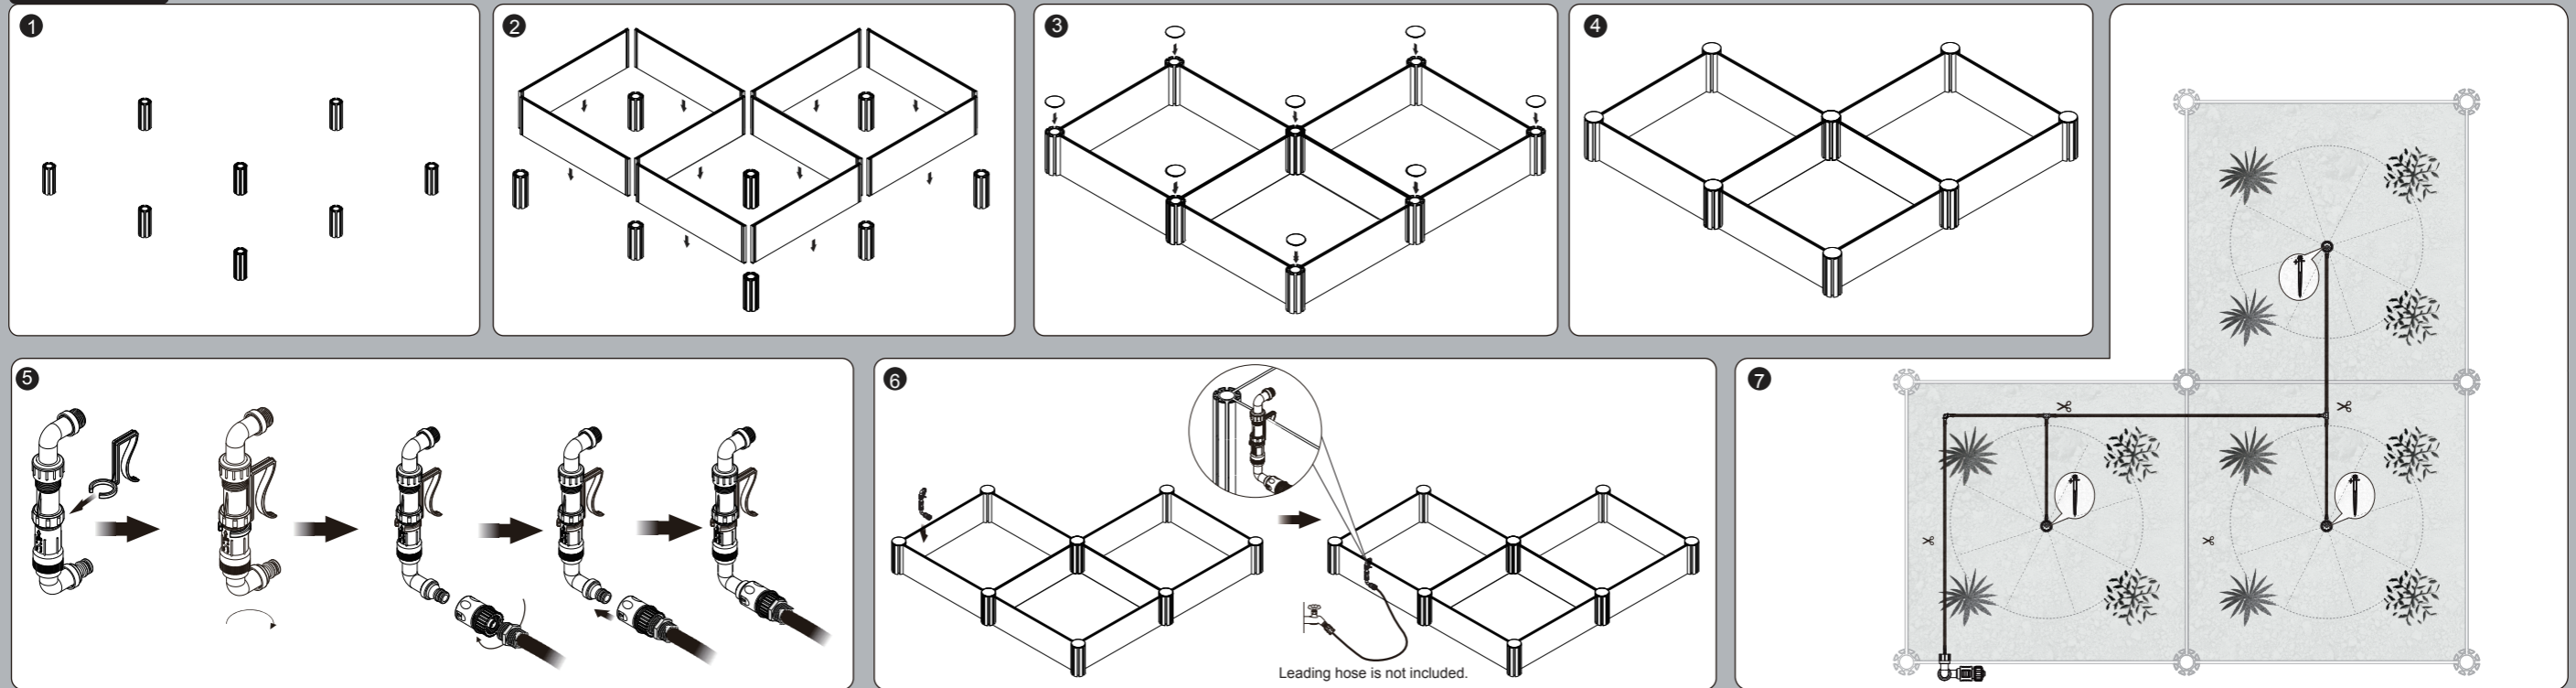

INSTALLATION MANUAL

Raised Garden Bed Kit(1004-1U/2U/3U/4U)

Components Lists

Part No.	Discription	Qty			
		1004-1U	1004-2U	1004-3U	1004-4U
GB-02-01	Pillar and pillar end cap set- H: 6 inch(15.24cm)	4 Sets	6 Sets	8 Sets	12 Sets
GB-02-02	Side panel, dimensions WxH: 20.2 x 6 inches (51.5 x 15.24 cm)	4 PCS	7 PCS	10 PCS	14 PCS
GB-02-03	Hang n' hook	1 PC	1 PC	1 PC	1 PC
5614	1/4 inch (4mm) micro poly tubing	1.96 ft. (0.6m)	3.93 ft. (1.2m)	5.9 ft. (1.8m)	7.87 ft. (2.4 m)
1286	1/2"F-1/4 inch (13mmF x4 mm) drip faucet adaptor	1 PC	1 PC	1 PC	1 PC
0273	1/4 inch (4mm) tee	/	1 PC	2 PCS	3 PCS
0272	1/4 inch (4mm) elbow	/	/	1 PC	/
0274	1/4 inch (4mm) Cross	/	/	/	1 PC
0322-360J	360J Twista spray on 160 spike	1 PC	2 PCS	3 PCS	4 PCS
4017	Female connector with shut-off	1 PC	1 PC	1 PC	1 PC
0301-3	Inlet connection kit (pressure regulator and filter included)	1 PC	1 PC	1 PC	1 PC

1004-1U

1004-2U

Contact Watex Customer Support

(949)382-7788 customer-support@watexgreenliving.com

INSTALLATION MANUAL

Raised Garden Bed Kit(1004-1U/2U/3U/4U)

1004-3U

1004-4U