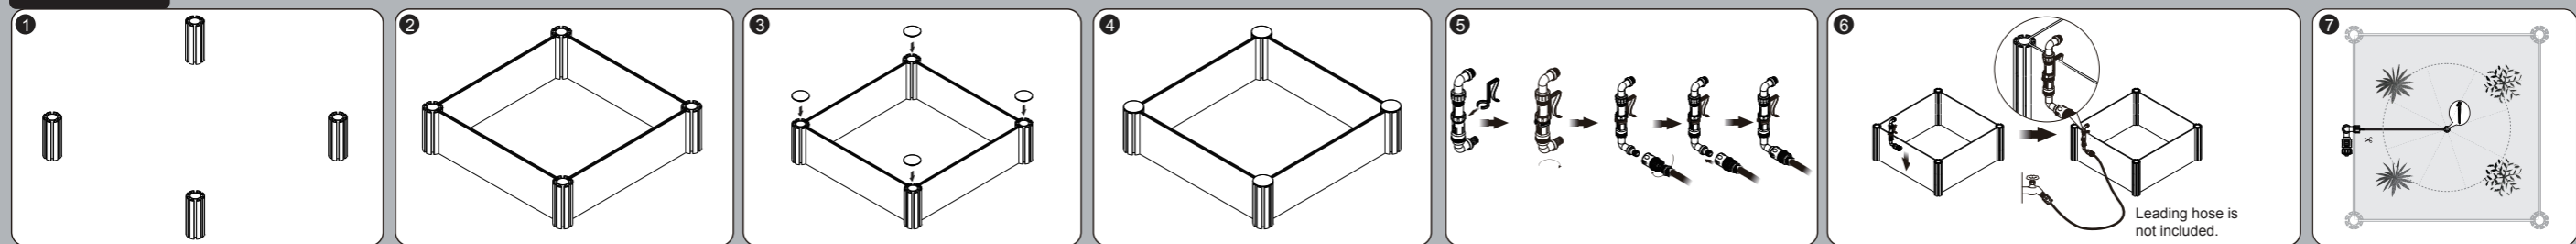

INSTALLATION MANUAL

Raised Garden Bed Kit(1004-1U/2U/3U/4U)

Components Lists

Part No.	Discription	Qty			
		1004-1U	1004-2U	1004-3U	1004-4U
GB-02-01	Pillar and pillar end cap set- H: 6 inch(15.24cm)	4 Sets	6 Sets	8 Sets	12 Sets
GB-02-02	Side panel, dimensions WxH: 20.2 x 6 inches (51.5 x 15.24 cm)	4 PCS	7 PCS	10 PCS	14 PCS
GB-02-03	Hang n' hook	1 PC	1 PC	1 PC	1 PC
5614	1/4 inch (4mm) micro poly tubing	1.96 ft. (0.6m)	3.93 ft. (1.2m)	5.9 ft. (1.8m)	7.87 ft. (2.4 m)
1286	1/2"F-1/4 inch (13mmF x4 mm) drip faucet adaptor	1 PC	1 PC	1 PC	1 PC
0273	1/4 inch (4mm) tee	/	1 PC	2 PCS	3 PCS
0272	1/4 inch (4mm) elbow	/	/	1 PC	/
0274	1/4 inch (4mm) Cross	/	/	/	1 PC
0322-360J	360J Twista spray on 160 spike	1 PC	2 PCS	3 PCS	4 PCS
4017	Female connector with shut-off	1 PC	1 PC	1 PC	1 PC
0301-3	Inlet connection kit (pressure regulator and filter included)	1 PC	1 PC	1 PC	1 PC

1004-1U

1004-2U

Contact Watex Customer Support

(949)382-7788 customer-support@watexgreenliving.com

INSTALLATION MANUAL

Raised Garden Bed Kit(1004-1U/2U/3U/4U)

1004-3U

1004-4U