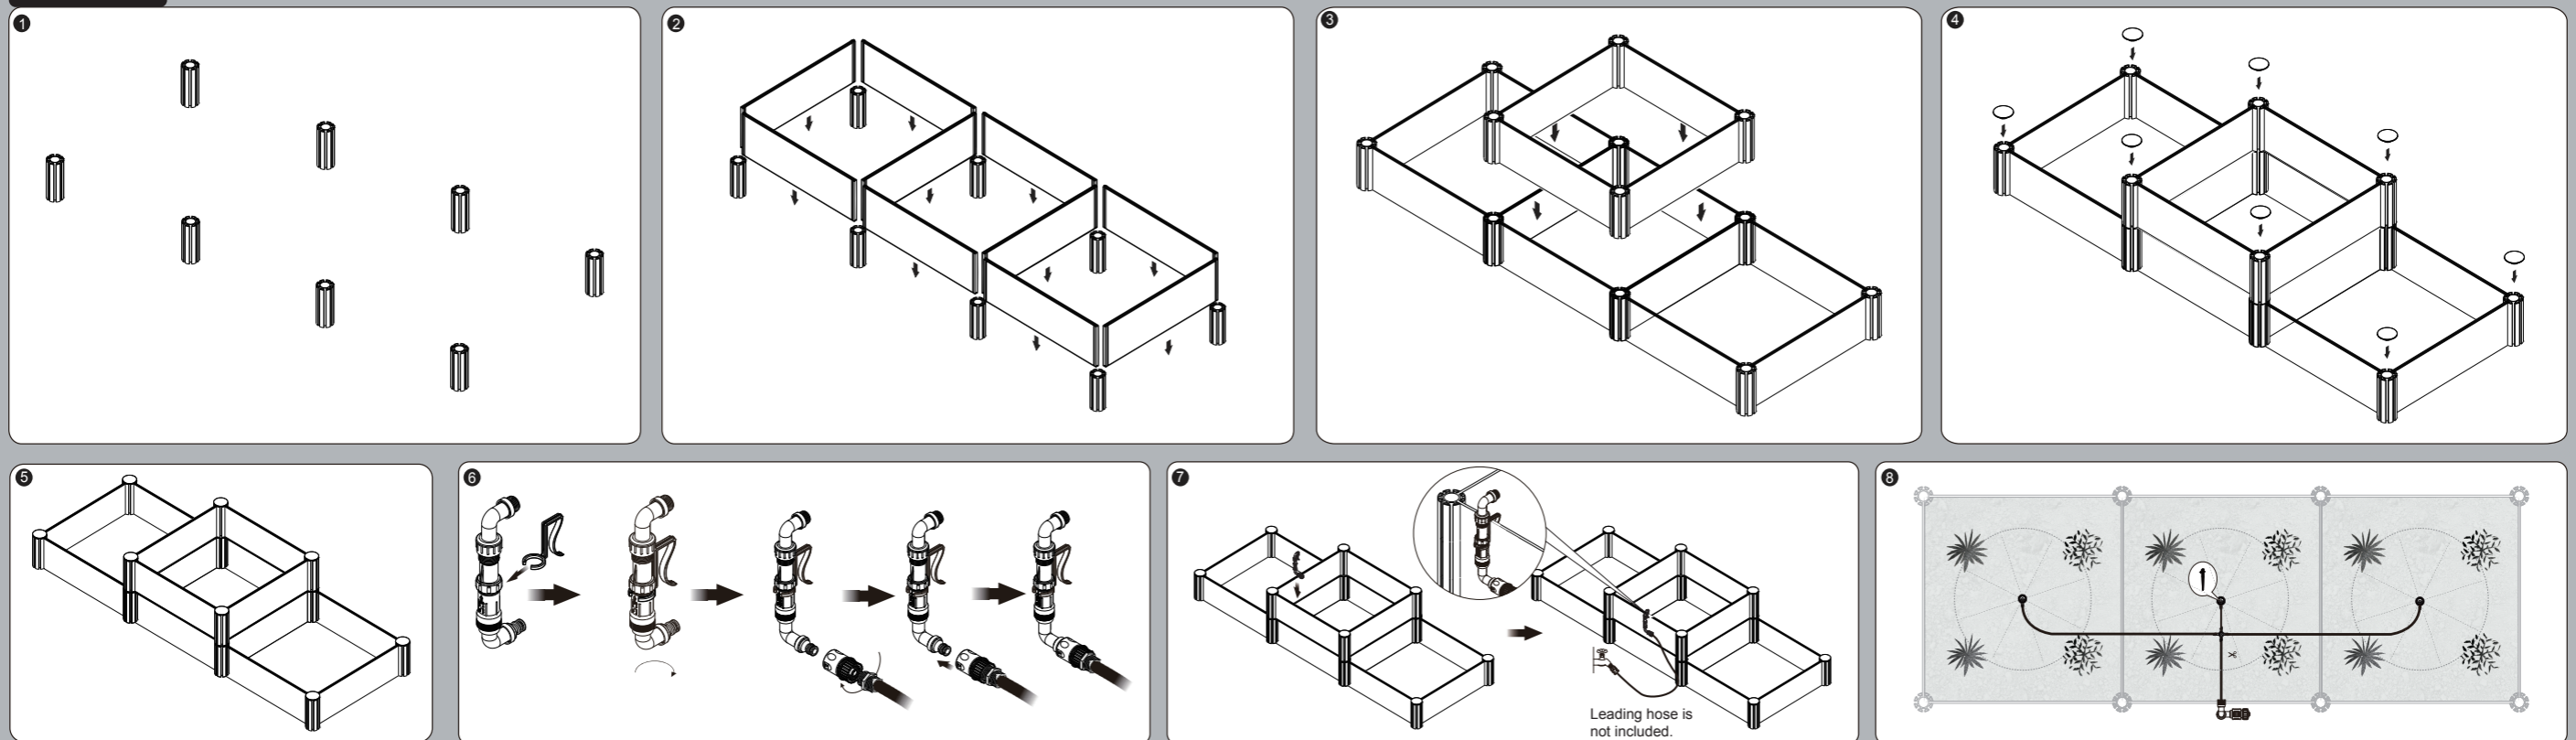

INSTALLATION MANUAL

Raised Garden Bed Kit(1004-1U/2U/3U/4U)

Components Lists

Part No.	Discription	Qty			
		1004-1U	1004-2U	1004-3U	1004-4U
GB-02-01	Pillar and pillar end cap set- H: 6 inch(15.24cm)	4 Sets	6 Sets	8 Sets	12 Sets
GB-02-02	Side panel, dimensions WxH: 20.2 x 6 inches (51.5 x 15.24 cm)	4 PCS	7 PCS	10 PCS	14 PCS
GB-02-03	Hang n' hook	1 PC	1 PC	1 PC	1 PC
5614	1/4 inch (4mm) micro poly tubing	1.96 ft. (0.6m)	3.93 ft. (1.2m)	5.9 ft. (1.8m)	7.87 ft. (2.4 m)
1286	1/2"F-1/4 inch (13mmF x4 mm) drip faucet adaptor	1 PC	1 PC	1 PC	1 PC
0273	1/4 inch (4mm) tee	/	1 PC	2 PCS	3 PCS
0272	1/4 inch (4mm) elbow	/	/	1 PC	/
0274	1/4 inch (4mm) Cross	/	/	/	1 PC
0322-360J	360J Twista spray on 160 spike	1 PC	2 PCS	3 PCS	4 PCS
4017	Female connector with shut-off	1 PC	1 PC	1 PC	1 PC
0301-3	Inlet connection kit (pressure regulator and filter included)	1 PC	1 PC	1 PC	1 PC

1004-1U

1004-2U

Contact Watex Customer Support

(949)382-7788 customer-support@watexgreenliving.com

INSTALLATION MANUAL

Raised Garden Bed Kit(1004-1U/2U/3U/4U)

1004-3U

1004-4U