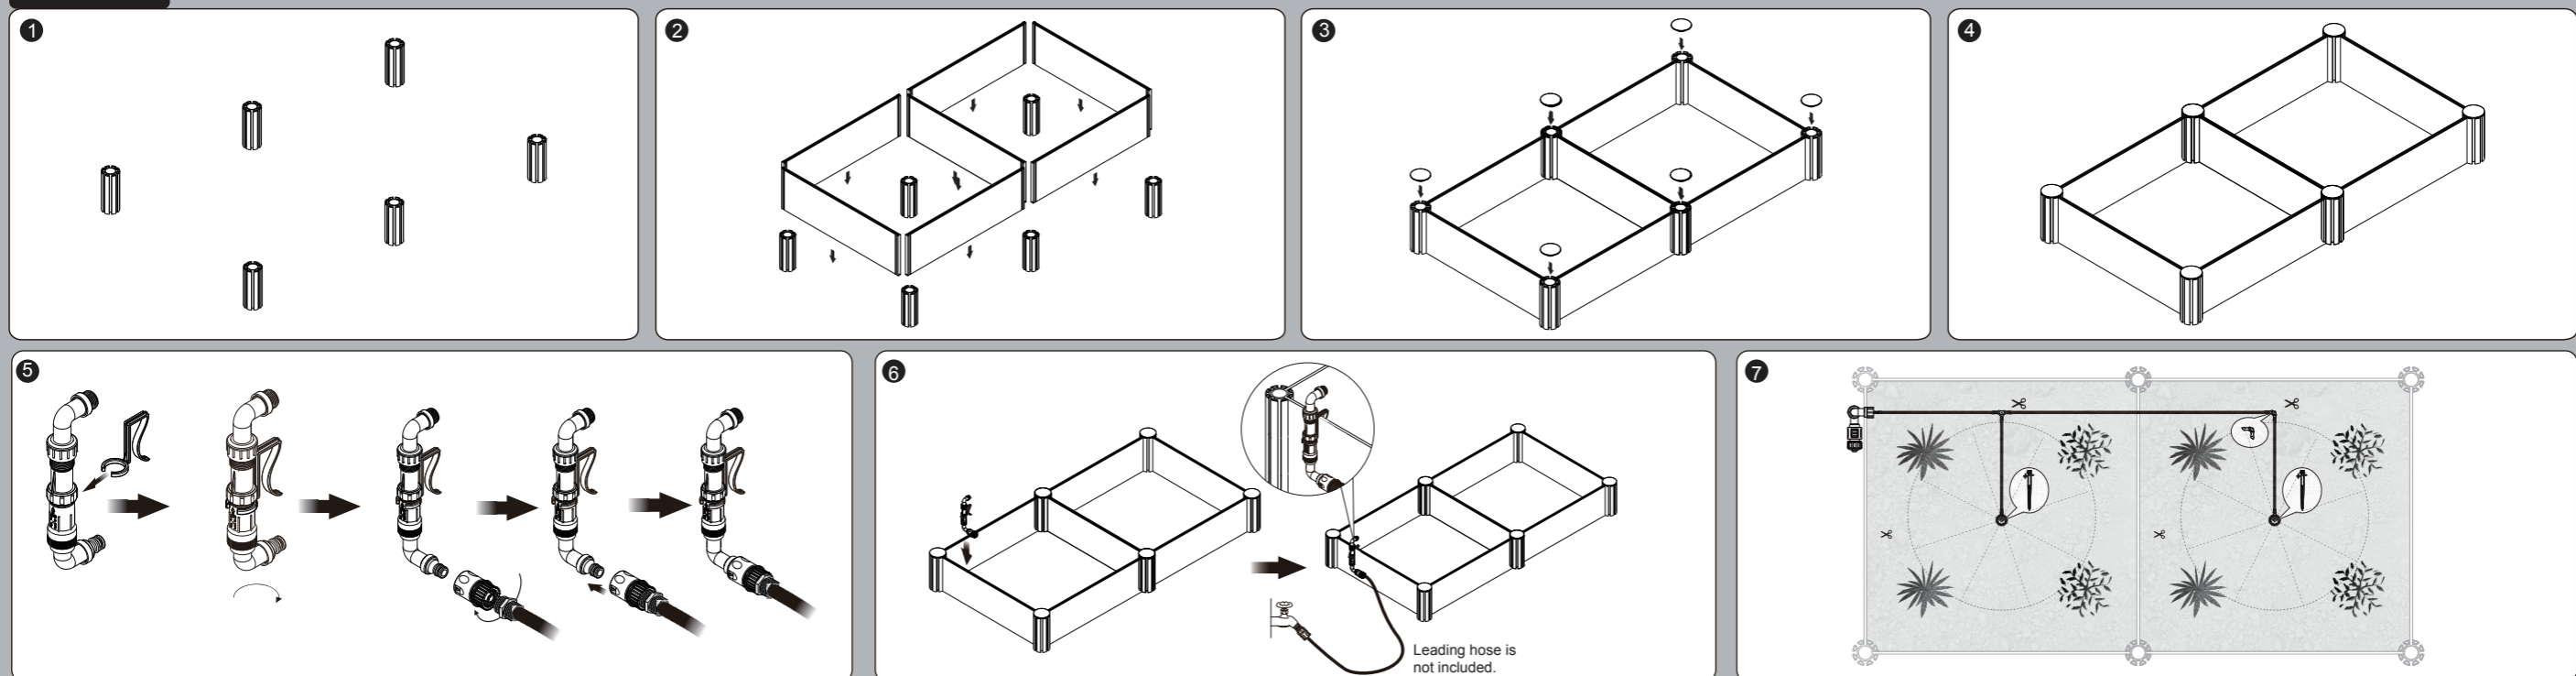

INSTALLATION MANUAL

Raised Garden Bed Kit(1004-1U/2U/3U/4U)

Components Lists

Part No.	Discription	Qty			
		1004-1U	1004-2U	1004-3U	1004-4U
GB-02-01	Pillar and pillar end cap set- H: 6 inch(15.24cm)	4 Sets	6 Sets	8 Sets	12 Sets
GB-02-02	Side panel, dimensions WxH: 20.2 x 6 inches (51.5 x 15.24 cm)	4 PCS	7 PCS	10 PCS	14 PCS
GB-02-03	Hang n' hook	1 PC	1 PC	1 PC	1 PC
5614	1/4 inch (4mm) micro poly tubing	1.96 ft. (0.6m)	3.93 ft. (1.2m)	5.9 ft. (1.8m)	7.87 ft. (2.4 m)
1286	1/2"F-1/4 inch (13mmF x4 mm) drip faucet adaptor	1 PC	1 PC	1 PC	1 PC
0273	1/4 inch (4mm) tee	/	1 PC	2 PCS	3 PCS
0272	1/4 inch (4mm) elbow	/	/	1 PC	/
0274	1/4 inch (4mm) Cross	/	/	/	1 PC
0322-360J	360J Twista spray on 160 spike	1 PC	2 PCS	3 PCS	4 PCS
4017	Female connector with shut-off	1 PC	1 PC	1 PC	1 PC
0301-3	Inlet connection kit (pressure regulator and filter included)	1 PC	1 PC	1 PC	1 PC

1004-1U

1004-2U

Contact Watex Customer Support

(949)382-7788 customer-support@watexgreenliving.com

INSTALLATION MANUAL

Raised Garden Bed Kit(1004-1U/2U/3U/4U)

1004-3U

1004-4U