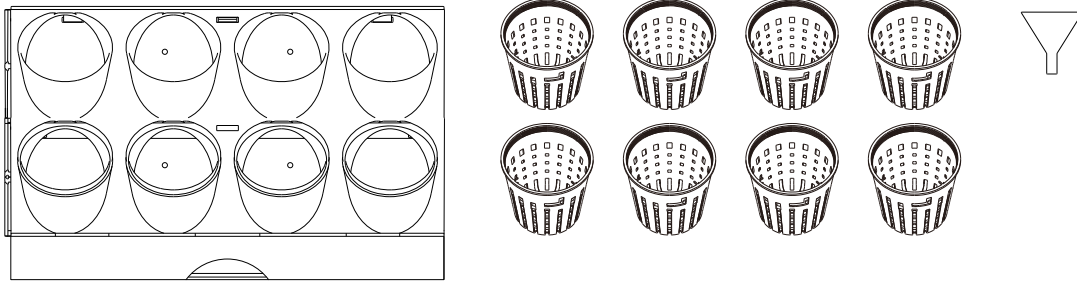

INSTALLATION MANUAL

PIXEL GARDEN DESKTOP (ITEM # 3500)

- a. Pixel garden desktop(Tray included)
- b. 3" inner pot
- c. Funnel

INSTALLATION MANUAL

PIXEL GARDEN DESKTOP (ITEM # 3500)