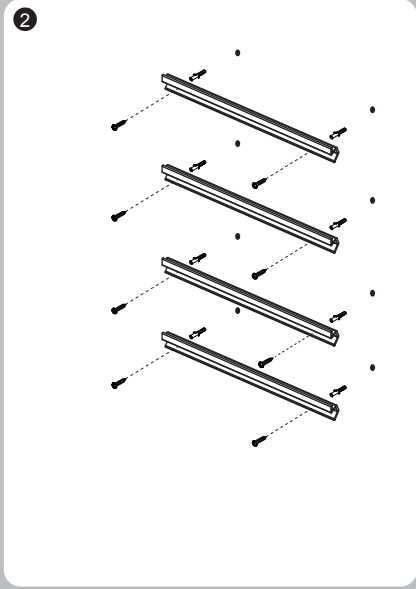

INSTALLATION MANUAL
PICTURE GARDEN STARTER KIT (ITEM # PGWSK-1)