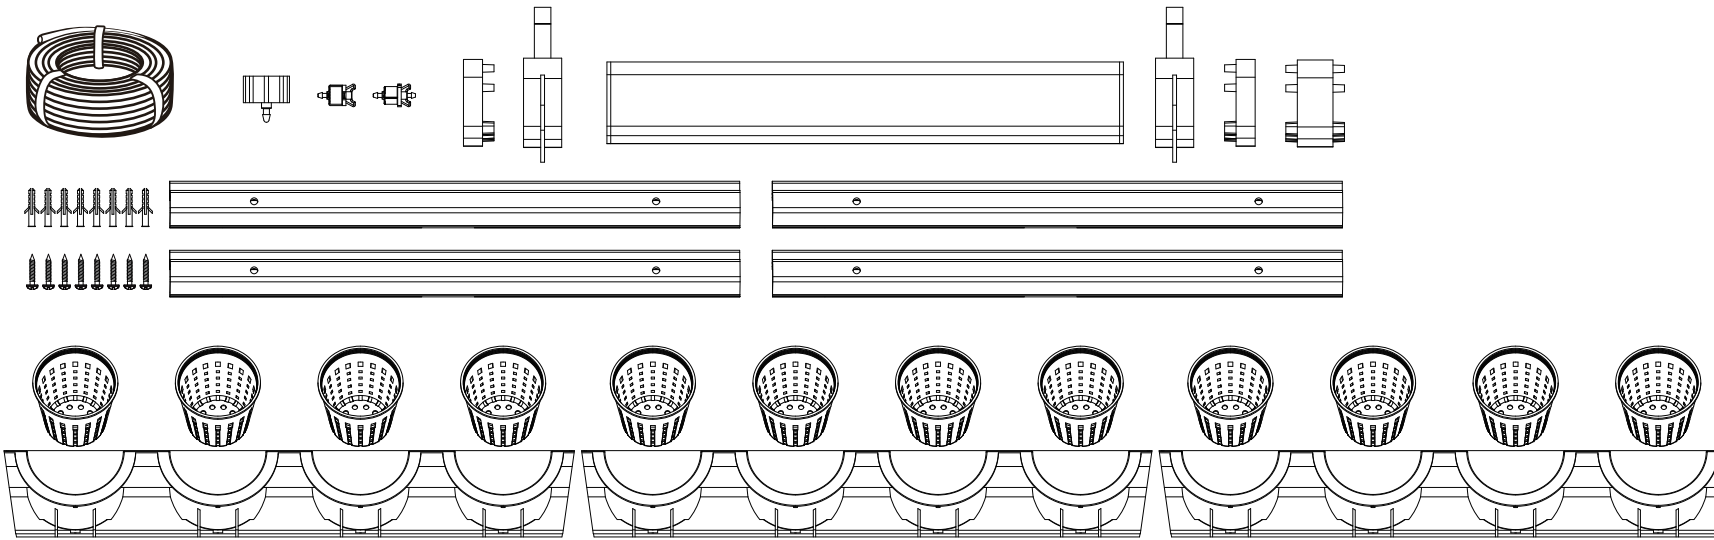

INSTALLATION MANUAL

PICTURE GARDEN STARTER KIT (ITEM # PGWSK-1)

- a. Wall plate x 4 pcs
- b. Picture Garden planter (MMIP #6 pot holder) x 3 pcs
- c. 3" inner pot x 12 pcs
- d. Gutter x 1 pc
- e. Gutter holder x 2 pcs
- f. Gutter end cap x 2 pcs
- g. Gutter connector/ joiner x 1pc
- h. 1/4" tubing 32 ft x 1pc
- i. 4L hr. inline dripper x 1pc
- j. 4L/ hr. end dripper x 1 pc
- k. 1/4" drip faucet adaptor x 1 pc
- l. Screw anchor x 8 pcs
- m. Stainless steel screw x 8 pcs

INSTALLATION MANUAL
PICTURE GARDEN STARTER KIT (ITEM # PGWSK-1)

INSTALLATION MANUAL
PICTURE GARDEN STARTER KIT (ITEM # PGWSK-1)

1

2