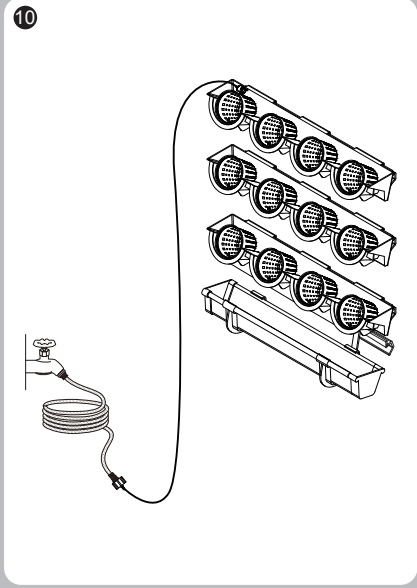

INSTALLATION MANUAL
PICTURE GARDEN STARTER KIT (ITEM # PGWSK-1)