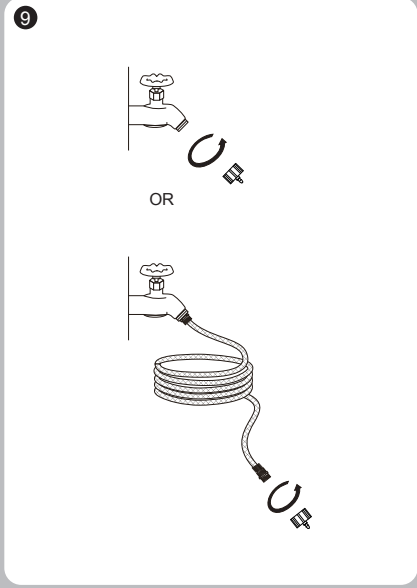

INSTALLATION MANUAL
PICTURE GARDEN STARTER KIT (ITEM # PGWSK-1)