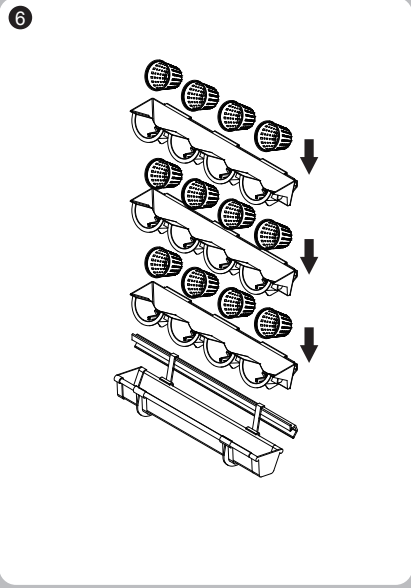

INSTALLATION MANUAL
PICTURE GARDEN STARTER KIT (ITEM # PGWSK-1)