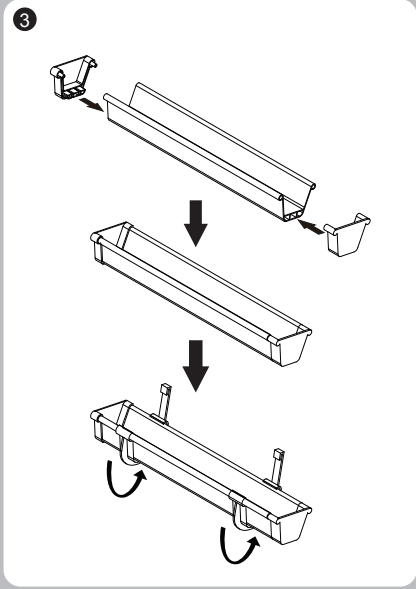

INSTALLATION MANUAL
PICTURE GARDEN STARTER KIT (ITEM # PGWSK-1)