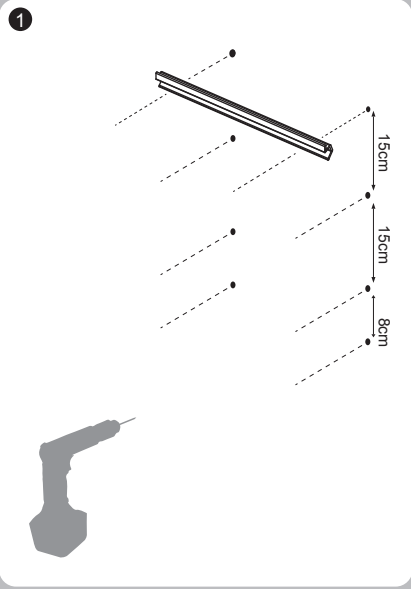

INSTALLATION MANUAL
PICTURE GARDEN STARTER KIT (ITEM # PGWSK-1)