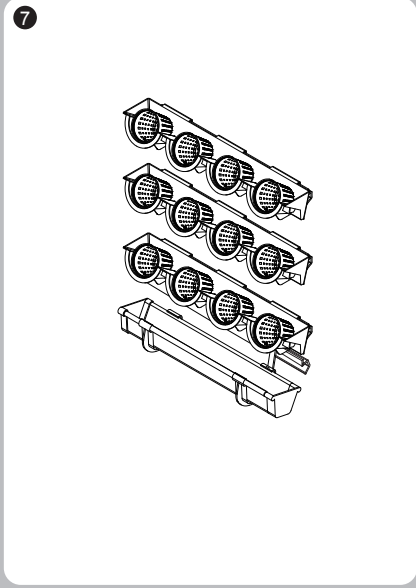

INSTALLATION MANUAL
PICTURE GARDEN STARTER KIT (ITEM # PGWSK-1)