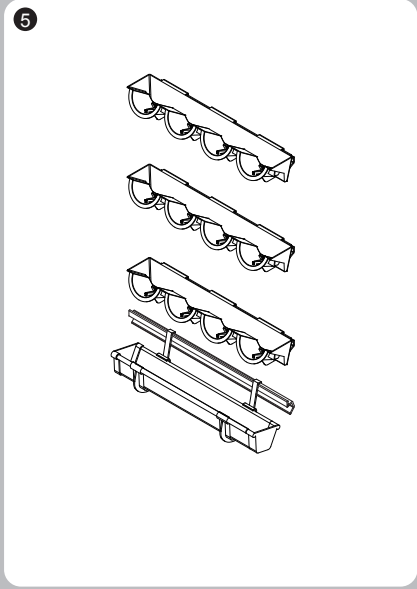

INSTALLATION MANUAL
PICTURE GARDEN STARTER KIT (ITEM # PGWSK-1)