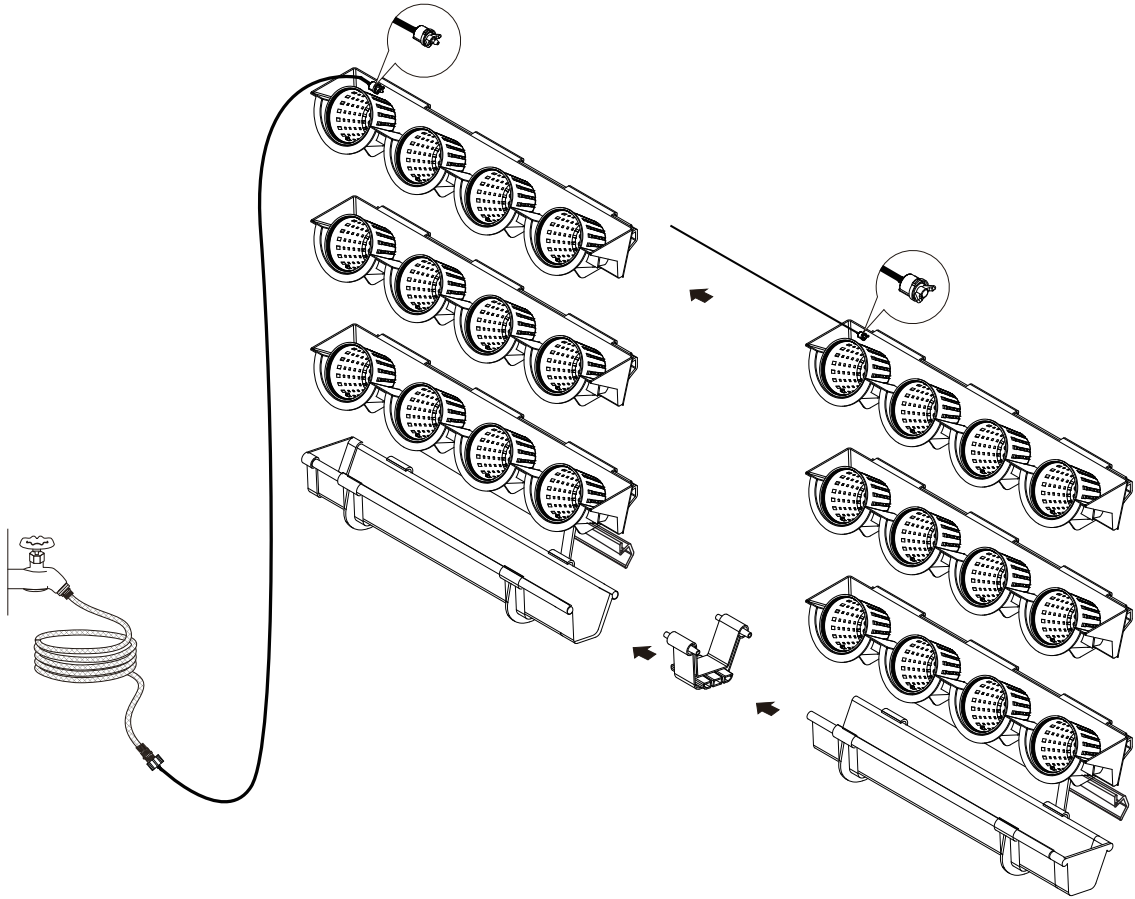

INSTALLATION MANUAL

PICTURE GARDEN STARTER KIT (ITEM # PGWSK-1)

- a. Wall plate x 4 pcs
- b. Picture Garden planter (MMIP #6 pot holder) x 3 pcs
- c. 3" inner pot x 12 pcs
- d. Gutter x 1 pc
- e. Gutter holder x 2 pcs
- f. Gutter end cap x 2 pcs
- g. Gutter connector/ joiner x 1pc
- h. 1/4" tubing 32 ft x 1pc
- i. 4L hr. inline dripper x 1pc
- j. 4L/ hr. end dripper x 1 pc
- k. 1/4" drip faucet adaptor x 1 pc
- l. Screw anchor x 8 pcs
- m. Stainless steel screw x 8 pcs

INSTALLATION MANUAL
PICTURE GARDEN STARTER KIT (ITEM # PGWSK-1)

INSTALLATION MANUAL
PICTURE GARDEN STARTER KIT (ITEM # PGWSK-1)

1

2