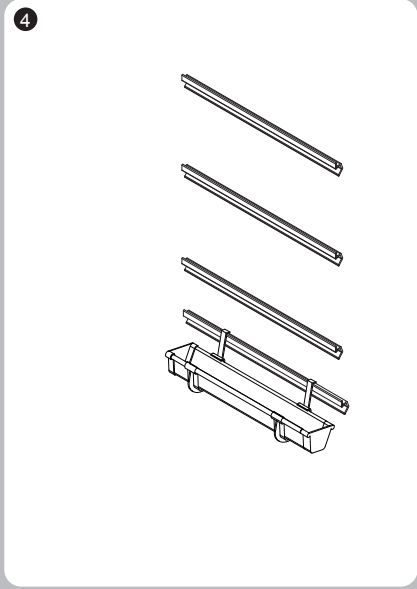

INSTALLATION MANUAL
PICTURE GARDEN STARTER KIT (ITEM # PGWSK-1)