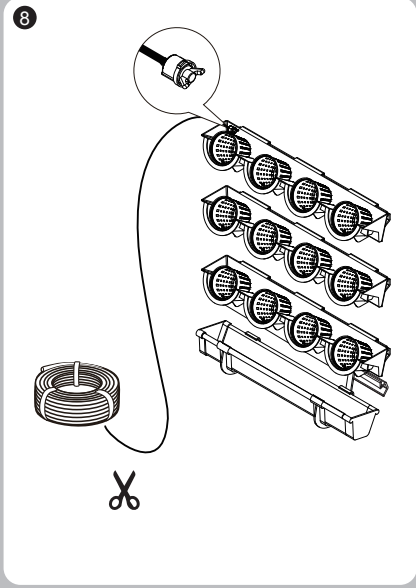

INSTALLATION MANUAL
PICTURE GARDEN STARTER KIT (ITEM # PGWSK-1)