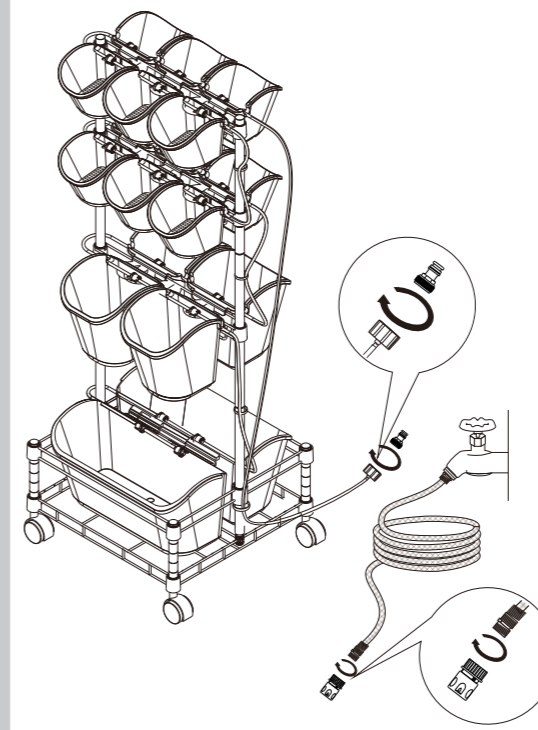

STEP 11

STEP 12

STEP 13

STEP 14

STEP 15

STEP 16

STEP 17

STEP 18

1. Make sure the dripper is installed in the middle position of the pot and then push the poly tubing into the groove of it and fixed.
2. Use cable tie to fix the tubing on the metal frame.

STEP 19

STEP 20