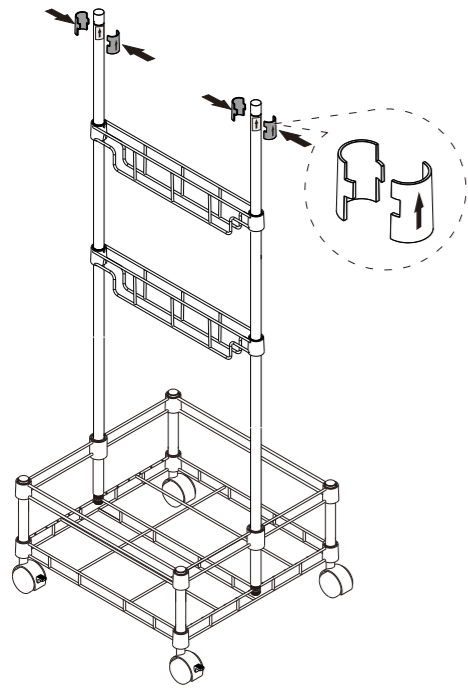

Installation Manual

Watex Double Frame Metal Mobile Green Wall (Item# 3410)

Contact Watex Customer Support

(949)382-7788 customer-support@watexgreenliving.com

Installation Manual

Watex Double Frame Metal Mobile Green Wall (Item# 3410)

STEP 11

STEP 12

STEP 13

STEP 14

STEP 15

STEP 16

STEP 17

STEP 18

1. Make sure the dripper is installed in the middle position of the pot and then push the poly tubing into the groove of it and fixed.
2. Use cable tie to fix the tubing on the metal frame.

STEP 19

STEP 20