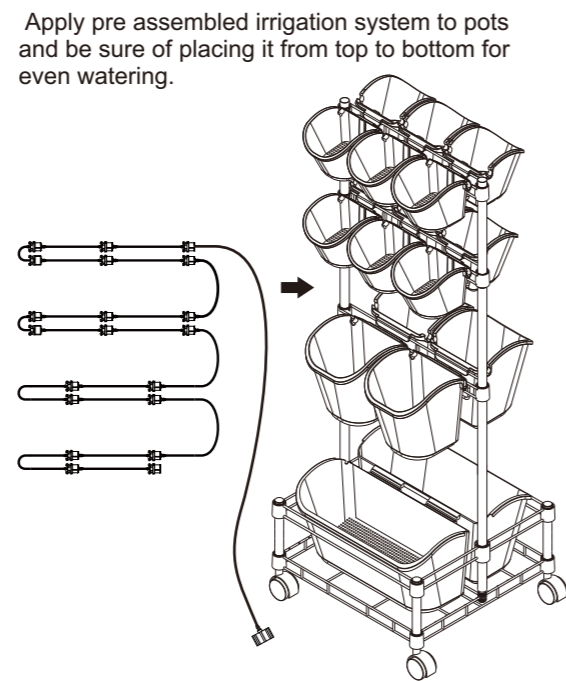

STEP 11

STEP 12

STEP 13

STEP 14

STEP 15

STEP 16

STEP 17

STEP 18

1. Make sure the dripper is installed in the middle position of the pot and then push the poly tubing into the groove of it and fixed.
2. Use cable tie to fix the tubing on the metal frame.

STEP 19

STEP 20