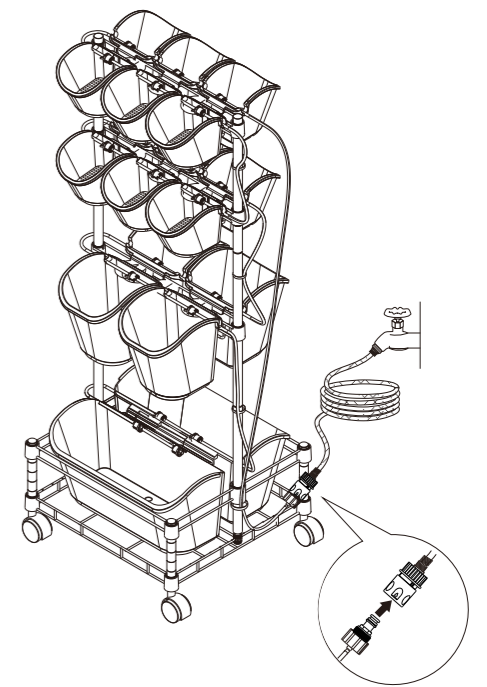

STEP 11

STEP 12

STEP 13

STEP 14

STEP 15

STEP 16

STEP 17

STEP 18

1. Make sure the dripper is installed in the middle position of the pot and then push the poly tubing into the groove of it and fixed.
2. Use cable tie to fix the tubing on the metal frame.

STEP 19

STEP 20