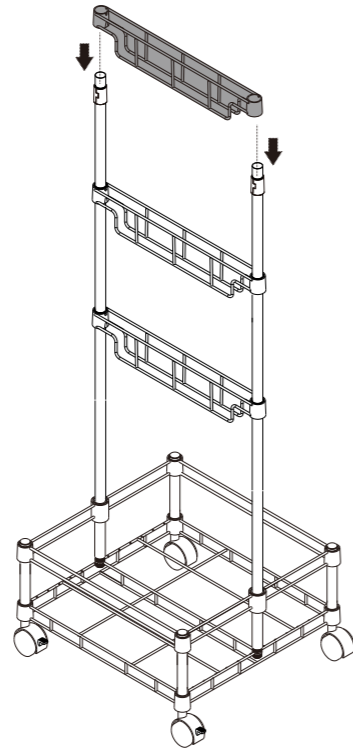

Installation Manual

Watex Double Frame Metal Mobile Green Wall (Item# 3410)

Contact Watex Customer Support

(949)382-7788 customer-support@watexgreenliving.com

Installation Manual

Watex Double Frame Metal Mobile Green Wall (Item# 3410)

STEP 11

STEP 12

STEP 13

STEP 14

STEP 15

STEP 16

STEP 17

STEP 18

1. Make sure the dripper is installed in the middle position of the pot and then push the poly tubing into the groove of it and fixed.
2. Use cable tie to fix the tubing on the metal frame.

STEP 19

STEP 20