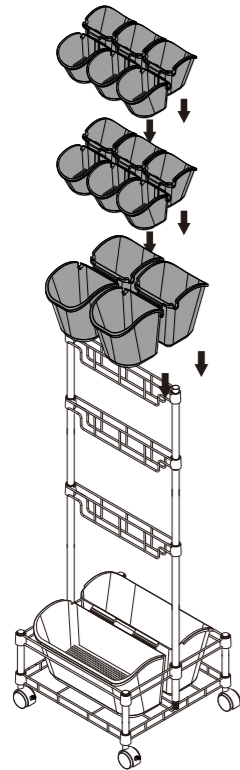

STEP 11

STEP 12

STEP 13

STEP 14

STEP 15

STEP 16

STEP 17

STEP 18

1. Make sure the dripper is installed in the middle position of the pot and then push the poly tubing into the groove of it and fixed.
2. Use cable tie to fix the tubing on the metal frame.

STEP 19

STEP 20