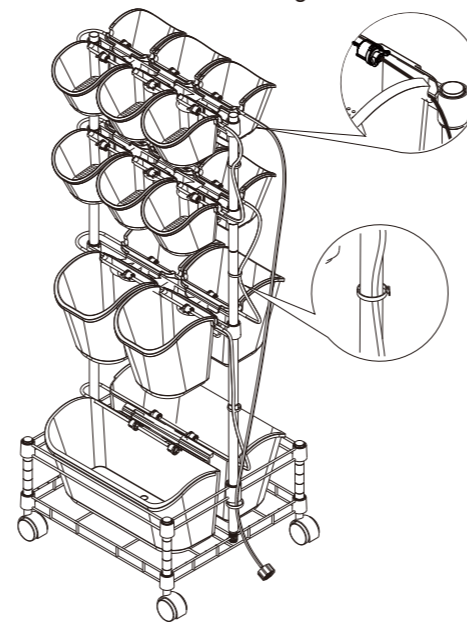

STEP 11

STEP 12

STEP 13

STEP 14

STEP 15

STEP 16

STEP 17

STEP 18

1. Make sure the dripper is installed in the middle position of the pot and then push the poly tubing into the groove of it and fixed.
2. Use cable tie to fix the tubing on the metal frame.

STEP 19

STEP 20