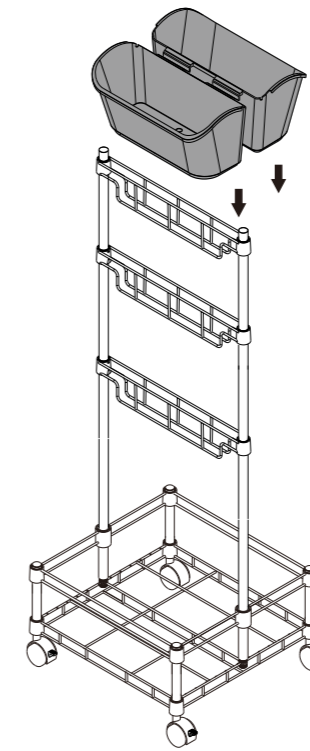

STEP 11

STEP 12

STEP 13

STEP 14

STEP 15

STEP 16

STEP 17

STEP 18

1. Make sure the dripper is installed in the middle position of the pot and then push the poly tubing into the groove of it and fixed.
2. Use cable tie to fix the tubing on the metal frame.

STEP 19

STEP 20