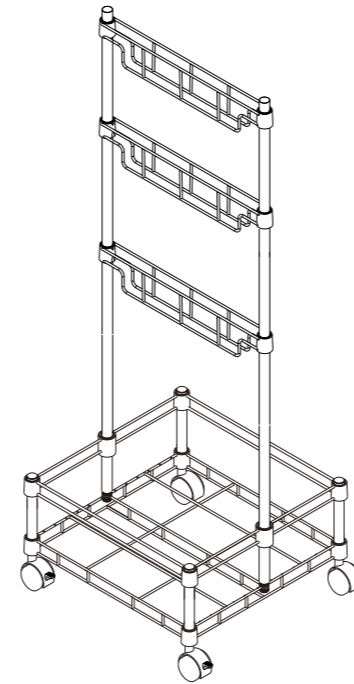

Installation Manual

Watex Double Frame Metal Mobile Green Wall (Item# 3410)

Contact Watex Customer Support

(949)382-7788 customer-support@watexgreenliving.com

Installation Manual

Watex Double Frame Metal Mobile Green Wall (Item# 3410)

STEP 11

STEP 12

STEP 13

STEP 14

STEP 15

STEP 16

STEP 17

STEP 18

1. Make sure the dripper is installed in the middle position of the pot and then push the poly tubing into the groove of it and fixed.
2. Use cable tie to fix the tubing on the metal frame.

STEP 19

STEP 20