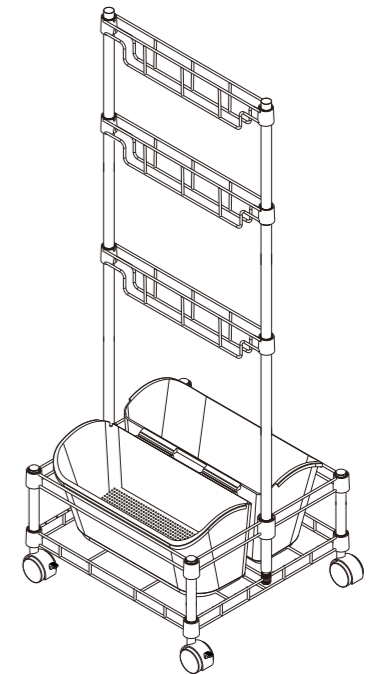

STEP 11

STEP 12

STEP 13

STEP 14

STEP 15

STEP 16

STEP 17

STEP 18

1. Make sure the dripper is installed in the middle position of the pot and then push the poly tubing into the groove of it and fixed.
2. Use cable tie to fix the tubing on the metal frame.

STEP 19

STEP 20