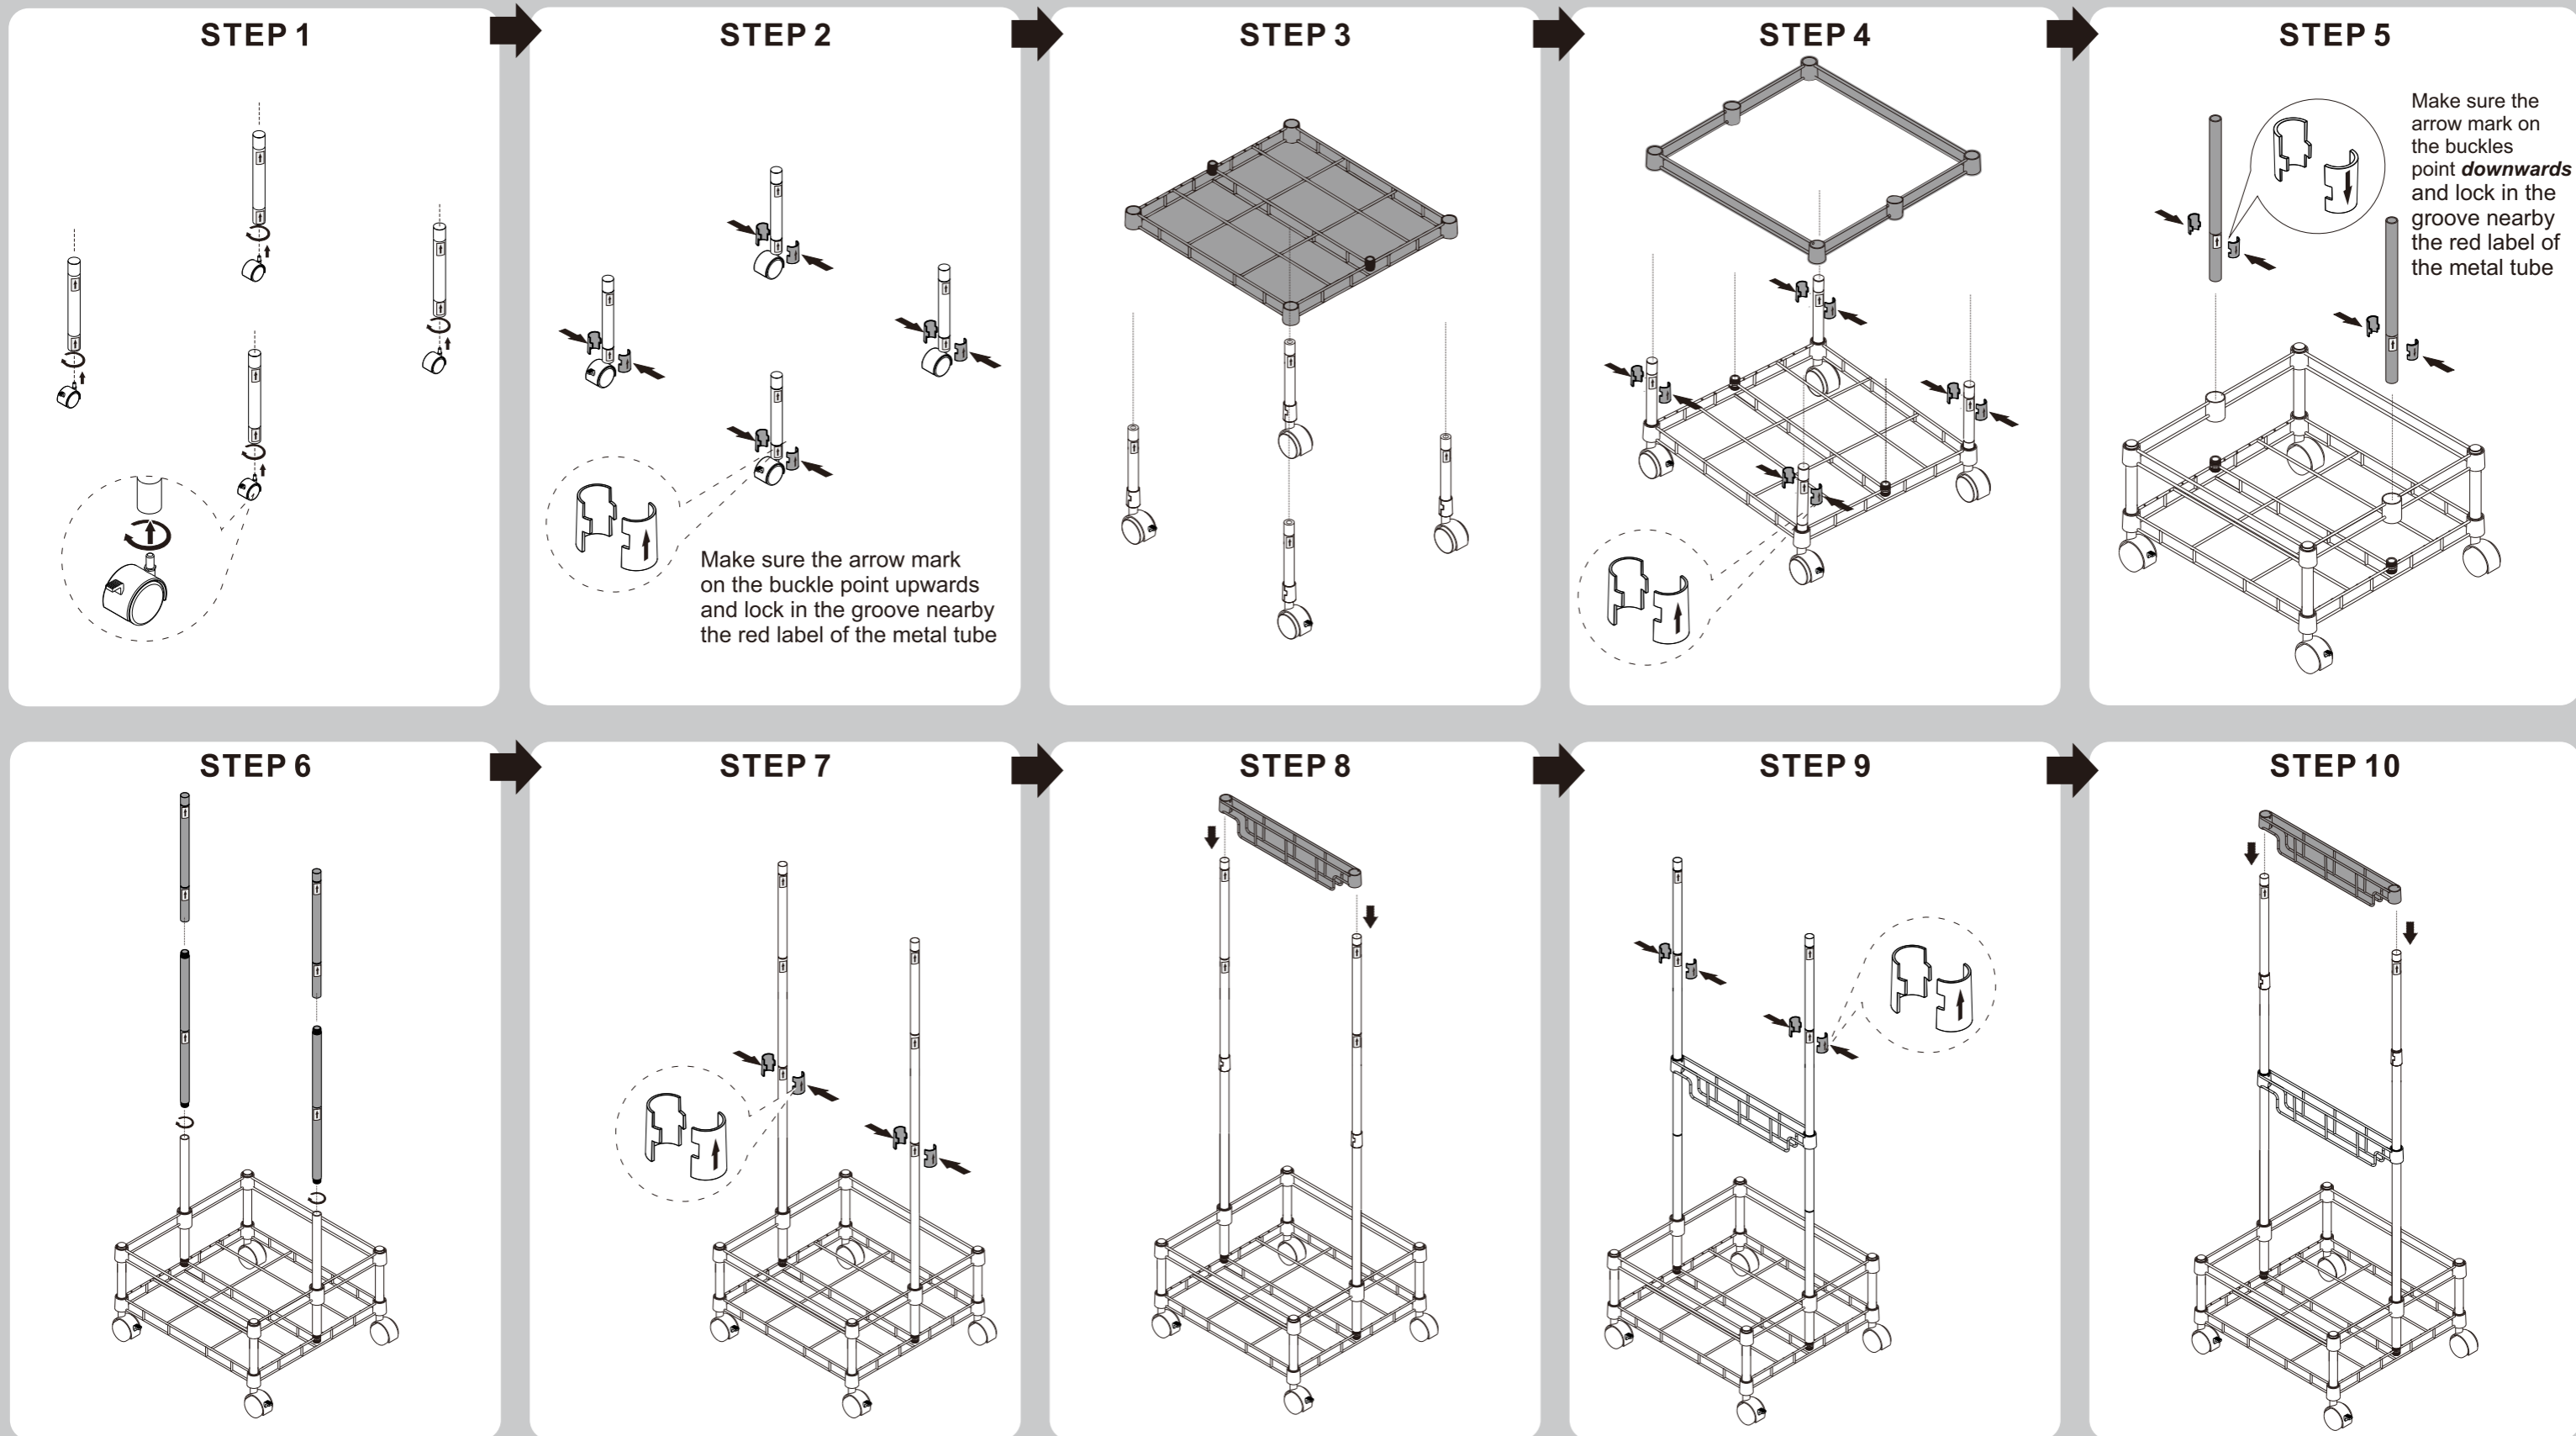

Installation Manual

Watex Double Frame Metal Mobile Green Wall (Item# 3410)

Contact Watex Customer Support

(949)382-7788 customer-support@watexgreenliving.com

Installation Manual

Watex Double Frame Metal Mobile Green Wall (Item# 3410)

STEP 11

STEP 12

STEP 13

STEP 14

STEP 15

STEP 16

STEP 17

STEP 18

1. Make sure the dripper is installed in the middle position of the pot and then push the poly tubing into the groove of it and fixed.
2. Use cable tie to fix the tubing on the metal frame.

STEP 19

STEP 20