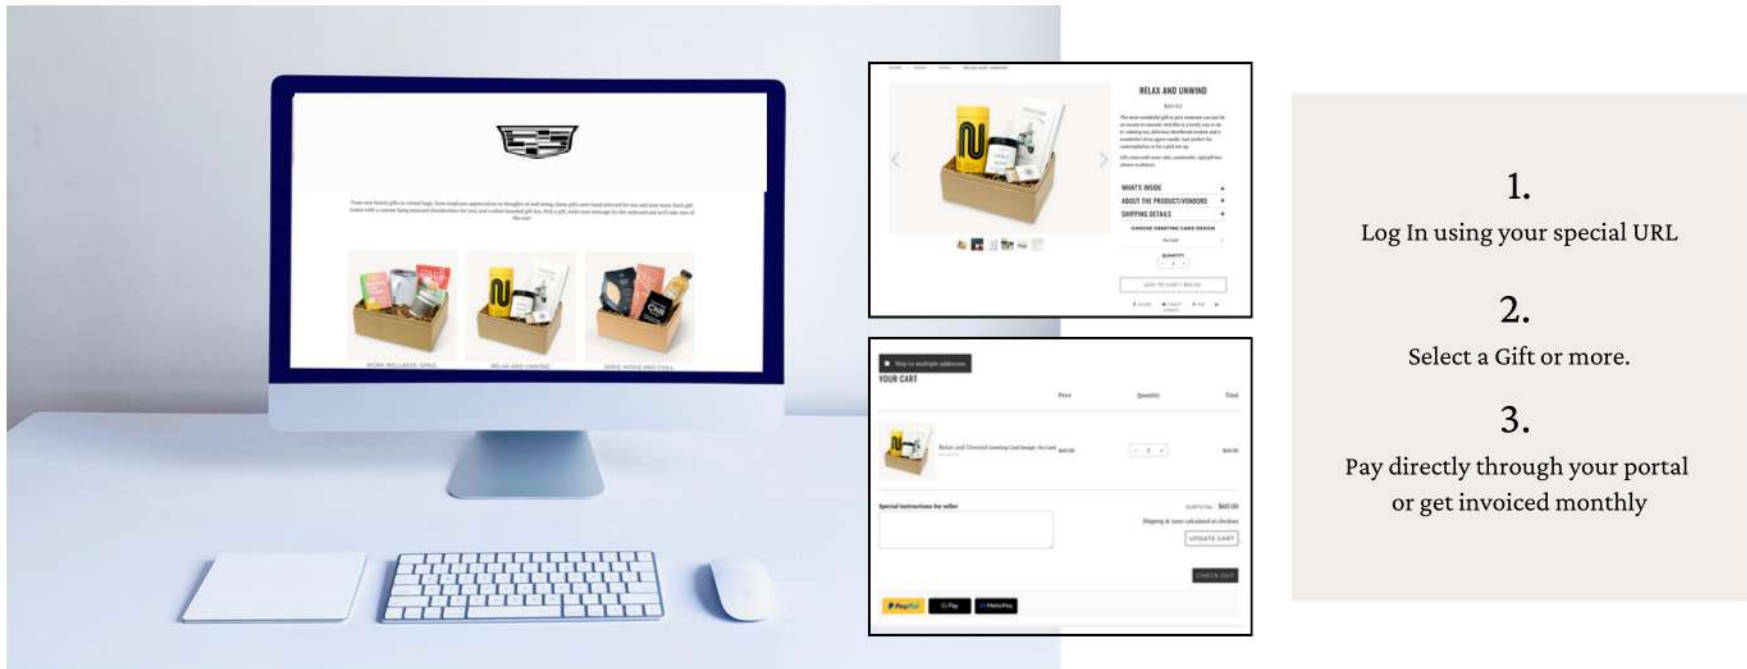

Our Gifting Platform

Every Gift Supports Small Batch Artisans (BIPOC, LGBTQ OR Women-Owned Businesses)

Each Gift you buy plants one tree through **One Tree Planted**

Send gifts with a click with our digital corporate gifting platform. Our platform is supported with private pages with your brand and your own message. Portals are perfect for internal teams to send gifting or for end users to choose a selection of reward or incentive or thank you gifts. Recipients will simply log in, select a gift, and enter their shipping information - that's it!