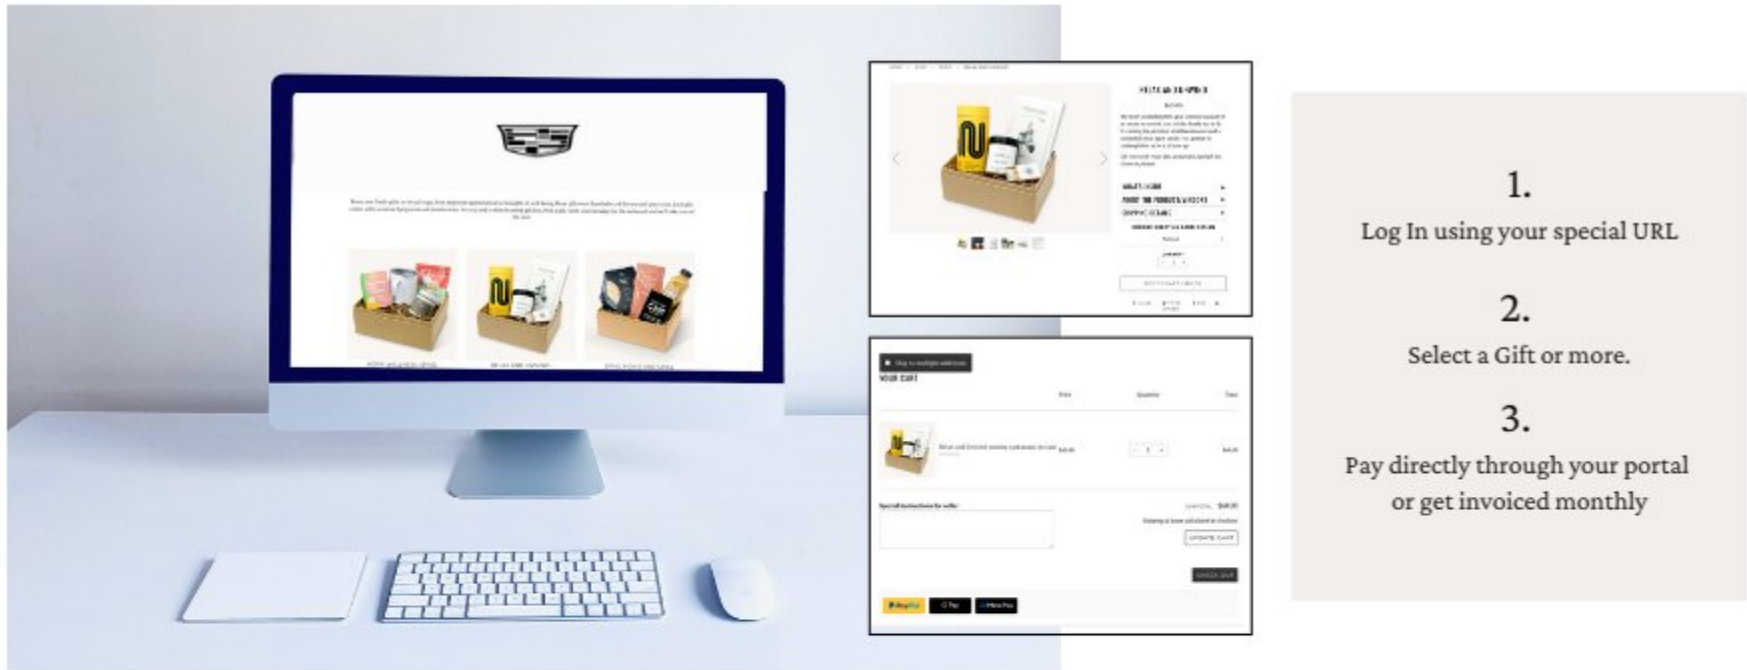

Our Gifting Platform

Every Gift Supports Small Batch Artisans (BIPOC, LGBTQ OR Women-Owned Businesses)

Each Gift you buy plants one tree through **One Tree Planted**

Send gifts with a click with our digital corporate gifting platform. Our platform is supported with private pages with your brand and your own message. Portals are perfect for internal teams to send gifting or for end users to choose a selection of reward or incentive or thank you gifts. Recipients will simply log in, select a gift, and enter their shipping information - that's it!