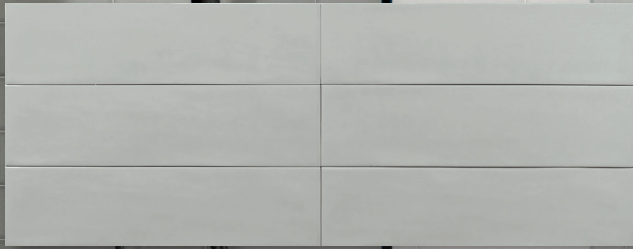

ALBATROSS

PRESSED

FIELD TILE

Cream

Deep Sea

Grey

Pumnice

DECOS

Cream

Deep Sea

Grey

Pumnice

SPECIFICATIONS

Application	Wall
Visual	Glossy Fume or "Subway"
Type	Pressed Ceramic
Slip Resistant	Not Rated
PEI Rating	N/A
Frost Resistant	No
Shade Variation	Slight/Medium

SIZES