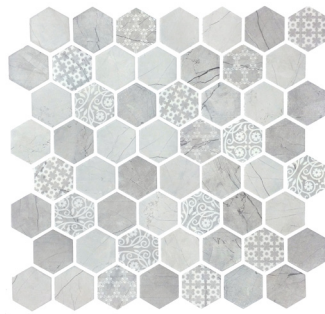

lungarno
CERAMICS

ARTISAN

Photo Features Grigio - ARTHEX002

GLASS SIZES AND COLORS

COLORS

Travertine 1.5" Hexagon
ARTHEX001

Grigio 1.5" Hexagon
ARTHEX002

Onyx 1.5" Hexagon
ARTHEX003

Carrara 1.5" Hexagon
ARTHEX004

SIZES

1.5" Hexagon Mosaic (11.25" x 11.25" Sheet)
(Mesh-Mounted on a 12" x 12" Sheet)

Sq. Ft / Carton

12.18

Pieces / Carton

14

GLASS APPLICATIONS	Residential	Light Commercial	Commercial	Exterior
Walls/Backsplashes	✓	✓*	✓*	✓
Floors (Wet)				
Floors (Dry)	✓			
Shower Pan	✓	✓	✓	
Pool Lining	✓	✓	✓	✓
Pool Decking				
Countertops				