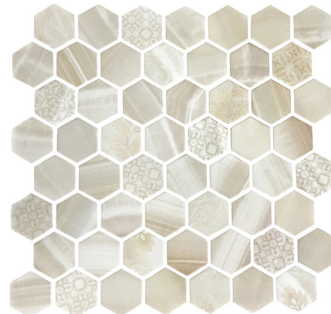

lungarno
CERAMICS

ARTISAN

Photo Features Grigio - ARTHEX002

GLASS SIZES AND COLORS

COLORS

Travertine 1.5" Hexagon
ARTHEX001

Grigio 1.5" Hexagon
ARTHEX002

Onyx 1.5" Hexagon
ARTHEX003

Carrara 1.5" Hexagon
ARTHEX004

SIZES

1.5" Hexagon Mosaic (11.25" x 11.25" Sheet)
(Mesh-Mounted on a 12" x 12" Sheet)

Sq. Ft / Carton

12.18

Pieces / Carton

14

GLASS APPLICATIONS	Residential	Light Commercial	Commercial	Exterior
Walls/Backsplashes	✓	✓*	✓*	✓
Floors (Wet)				
Floors (Dry)	✓			
Shower Pan	✓	✓	✓	
Pool Lining	✓	✓	✓	✓
Pool Decking				
Countertops				