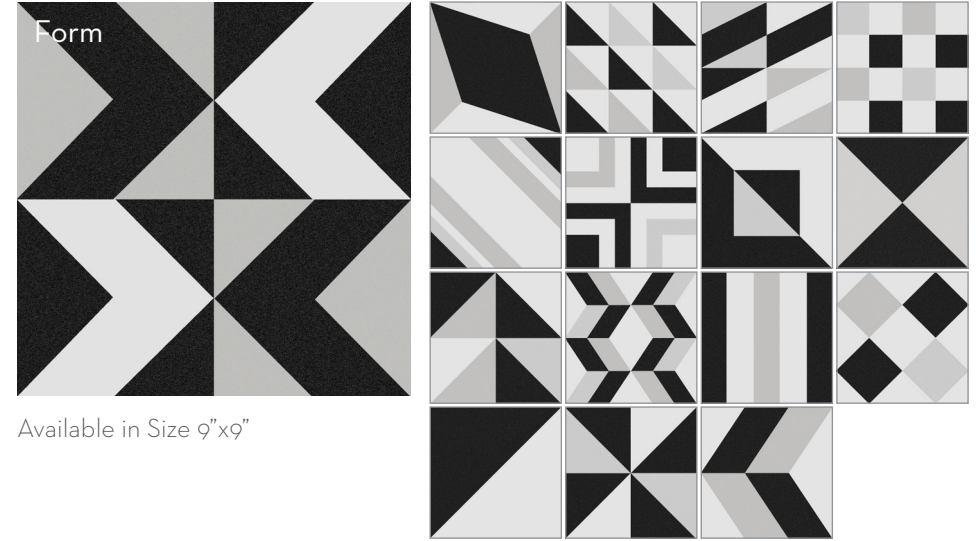

7 Colors | 1 Size | 5/16" Thickness

All Colors Available in Size 9"x9"

Available in Size 9"x9"

Art has 18 patterns, intended for random installations or accent pieces.

Available in Size 9"x9"

Form has 16 patterns, intended for random installations or accent pieces.