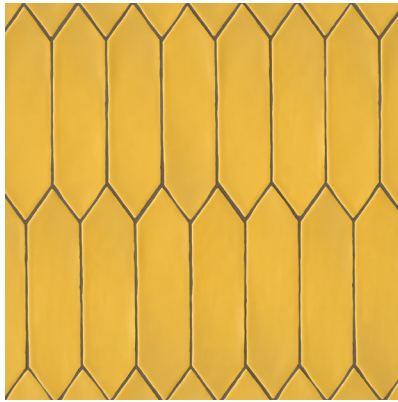

**White - WHI**  
DECREIWHI311PICG  
3"x12" Picket Pattern Field Tile - Gloss

**White - WHI**  
DECREIWHI311PICM  
3"x12" Picket Pattern Field Tile - Matte

**Ivory - IVO**  
DECREIIVO311PICM  
3"x12" Picket Pattern Field Tile - Matte

**Grey - GRE**  
DECREIGRE311PICM  
3"x12" Picket Pattern Field Tile - Matte

**Golden - GOL**  
DECREIGOL311PICM  
3"x12" Picket Pattern Field Tile - Matte

**Castle Moss Green - CMG**  
DECREICMG311PICM  
3"x12" Picket Pattern Field Tile - Matte

**Gentleman's Grey - GEG**  
DECREIGEG311PICM  
3"x12" Picket Pattern Field Tile - Matte

**Dark Teal - DAT**  
DECREIDAT311PICM  
3"x12" Picket Pattern Field Tile - Matte

**Black - BLA**  
DECREIBLA311PICM  
3"x12" Picket Pattern Field Tile - Matte

# Reine

Decorative (Glazed Ceramic)

Photo Features 3"x12" Picket Pattern Field Tile - Matte in Dark Teal.