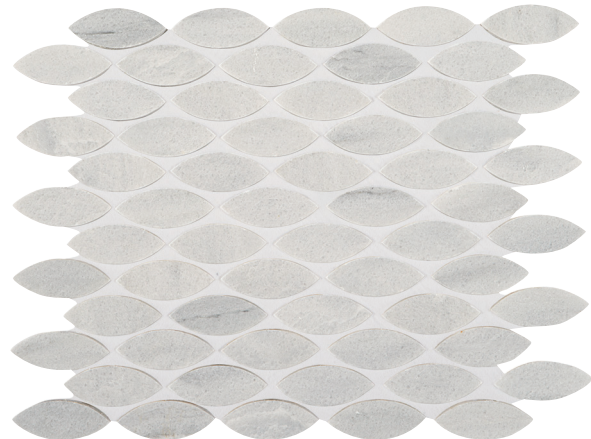

## MARBLE MOSAICS

CANDID HEATHER MARBLE M109 (VEIN-CUT)  
4" Hexagon Mosaic – Honed, Scraped & Sand-blasted

CANDID HEATHER MARBLE M109 (VEIN-CUT)  
1" x 6" Chevron Mosaic – Honed

CANDID HEATHER MARBLE M109 (VEIN-CUT)  
Random Modern Stack Mosaic – Honed, Bush-Hammered & Sand-blasted