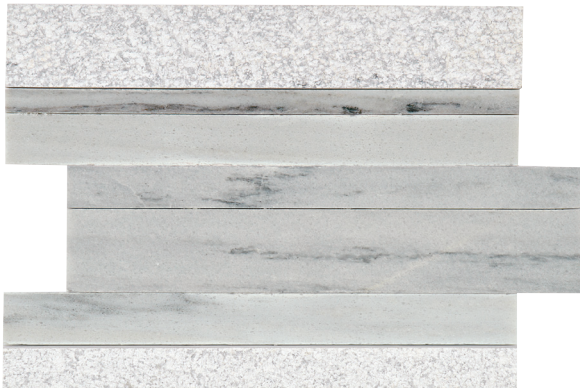

CANDID HEATHER MARBLE M109 (VEIN-CUT)
Random Modern Stack Mosaic – Honed, Bush-Hammered & Sand-blasted