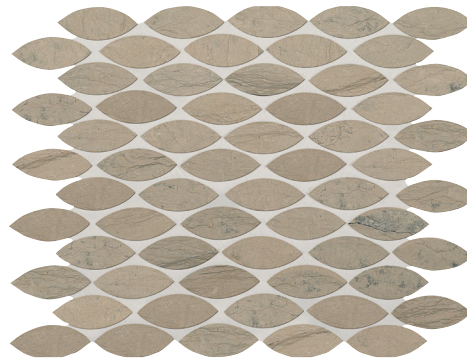

## LIMESTONE MOSAICS

GRAY VIRTUE LIMESTONE L102 (VEIN-CUT)  
4" Hexagon Mosaic – Honed, Scraped, Sand-blasted & Bush-Hammered

GRAY VIRTUE LIMESTONE L102 (VEIN-CUT)  
1" x 6" Chevron Mosaic – Honed

GRAY VIRTUE LIMESTONE L102 (VEIN-CUT)  
Random Modern Stack Mosaic – Honed, Scraped, Sand-blasted & Bush-hammered