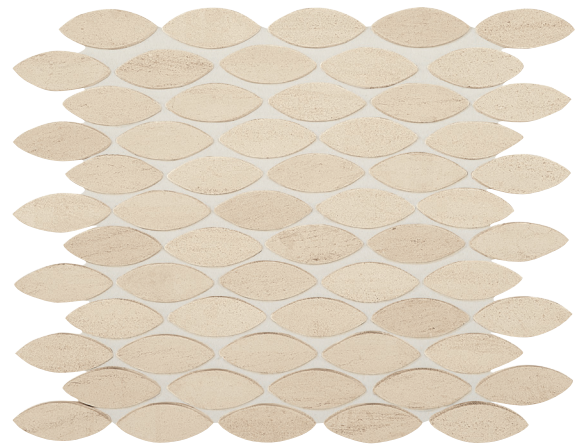

## LIMESTONE MOSAICS

HONEST GREIGE LIMESTONE L101 (VEIN-CUT)  
4" Hexagon Mosaic – Honed, Scraped, Sand-blasted & Bush-Hammered

HONEST GREIGE LIMESTONE L101 (VEIN-CUT)  
1" x 6" Chevron Mosaic – Honed

HONEST GREIGE LIMESTONE L101 (VEIN-CUT)  
Random Modern Stack Mosaic – Honed, Scraped, Sand-blasted & Bush-hammered