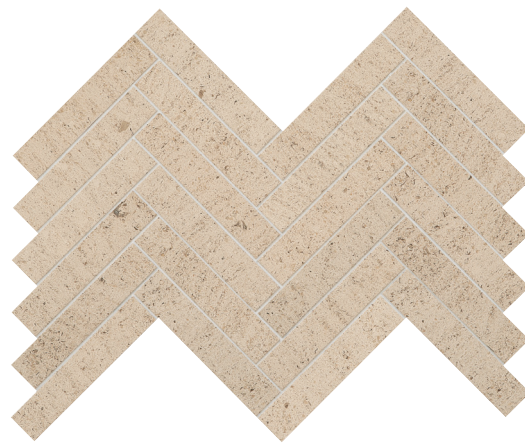

HONEST GREIGE LIMESTONE L101 (VEIN-CUT)
1" x 6" Chevron Mosaic – Honed