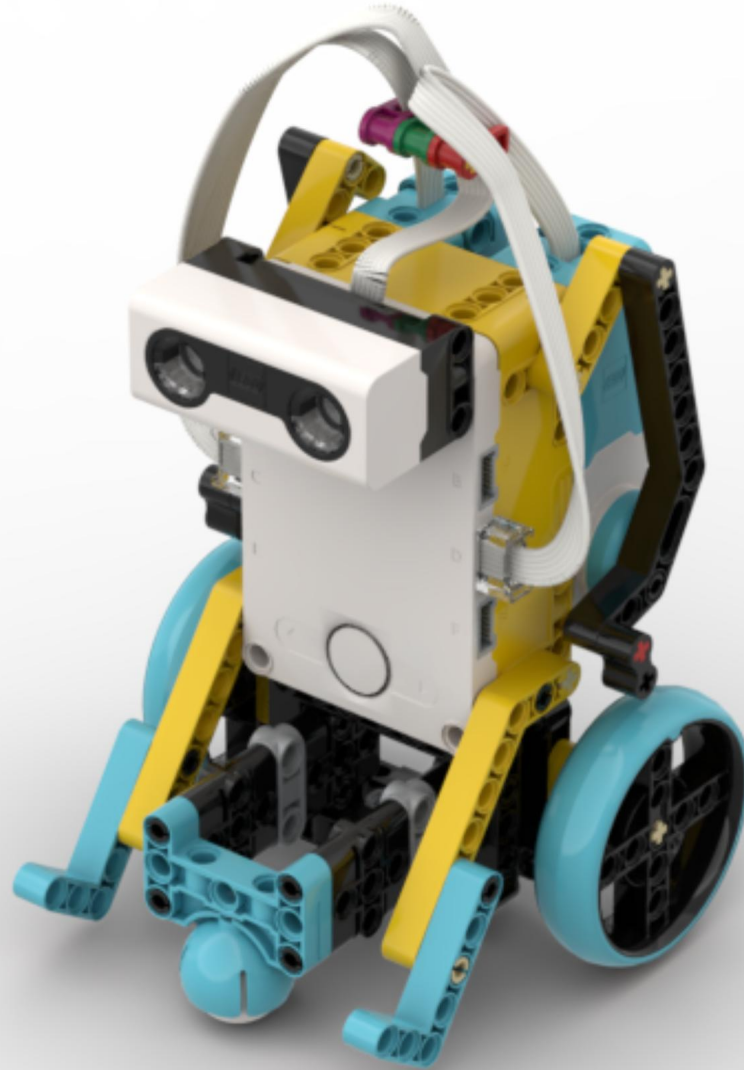

WHEELCHAIR PRIME

***Project by Creator Academy
Instructions by @Vladik.Bo***

You Need:

1 x SPIKE Prime Education Set 45678

1

2

3

4