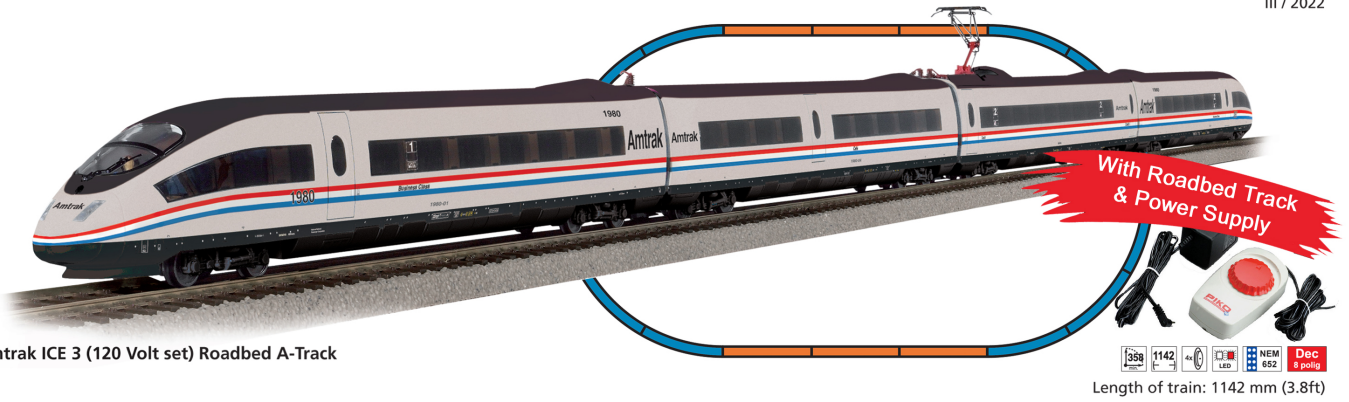

III / 2022

57197 Amtrak ICE 3 (120 Volt set) Roadbed A-Track

III / 2022

Length of train: 1142 mm (3.8ft)

57698 ICE 3 1st Cl. Passenger car w/pantograph Amtrak  
# 56060

57699 ICE 3 2nd Cl. Passenger car Amtrak  
# 56060

III / 2022

**Whitcomb 65 ton Diesel MMID #102**

52468   
52469   
52470

NEW MOLD  
2022

58405 Building block car  
# 56061 - (Car does not include building blocks)

III / 2022

**We also expect a new production run of our USATC HO-Scale Whitcomb Models and more NCTD Sprinters!**

**The model:**

The imaginations of young (and not-so-young!) model railroaders should run wild at the thought of a train car that can be built and rebuilt any way they want it with the new PIKO building block car. Aspiring model railroaders can use their favorite building blocks; the possibilities are endless! Whether they are by themselves or with family and friends, younger modelers will always be creating new works of art on the building block car. The car can be coupled to any HO locomotive. Model railroading with PIKO has never been more fun!

52096-52098 NCTD Sprinter