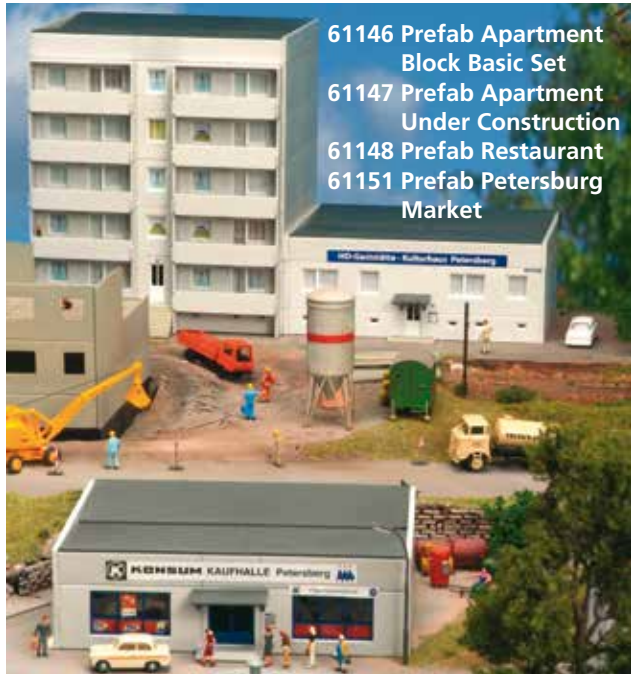

61831 Shop

61833 Peter's Gig Bags & Cases Factory

61827 Aral Gasoline Station

For dimensions and further details, see the full PIKO N-Scale Catalog.

61146 Prefab Apartment Block Basic Set
61147 Prefab Apartment Under Construction
61148 Prefab Restaurant
61151 Prefab Petersburg Market