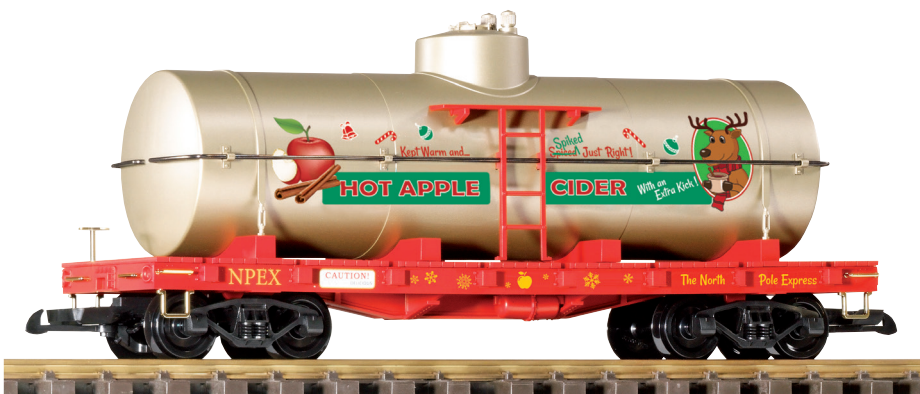

Christmas 2022

38230 North Pole Express Mogul Loco w/Sound

This Christmas Mogul comes with directional LED lights, smoke, the popular SoundTraxx decoder and sound unit, and is full-featured on either Analog/DC or Digital DCC. The tender includes wonderful original artwork showing Santa and his sleigh. **Produced only once.**

38780 Christmas Apple Cider Tank Car

This Christmas Tank Car has great holiday decorations that are sure to please. This hot cider tank car can add to your "North Pole Express" train and may provide just the "Kick" you're looking for. **Produced only once.**

"Mele Kalikimaka" is the thing to say... well, you have likely heard the rest. This holiday-themed auto transport holds a model Diecast Ranchero and two surfboards so you can head to the beach for the holidays or enjoy them from your home layout. **Produced only once.**

Christmas 2022

The tradition continues with our 12th annual Christmas car in the series, featuring a phrase from the most classic Christmas poem. In the scene, Santa's miniature sleigh has shown up with eight tiny reindeer—and it is sure to delight folks in any town. **Produced only once.**