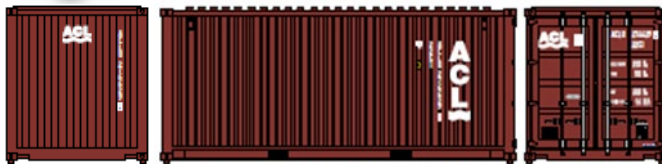

20' Std. 8'6" Corrugated-side containers – 3Q 2020

We Deliver!

WWW.JTCMODELTRAINS.COM

...Next month, not next year!

These models feature IBC connecting pins AND our Magnetic connection system (magnets on bottom; metal plates on top) and are decorated with detailed prototype printing. JTC's Std. height 20' container series has been tooled with NINE different door ends. This allows for many variations and paint schemes to match prototype photos. **These Releases are Scheduled JULY 2020 $29.65 per 2-pack**

205318 ACL

AIR FLOW

SEE YOUR DEALER TODAY !

JACKSONVILLE TERMINAL COMPANY

www.jtcmodeltrains.com