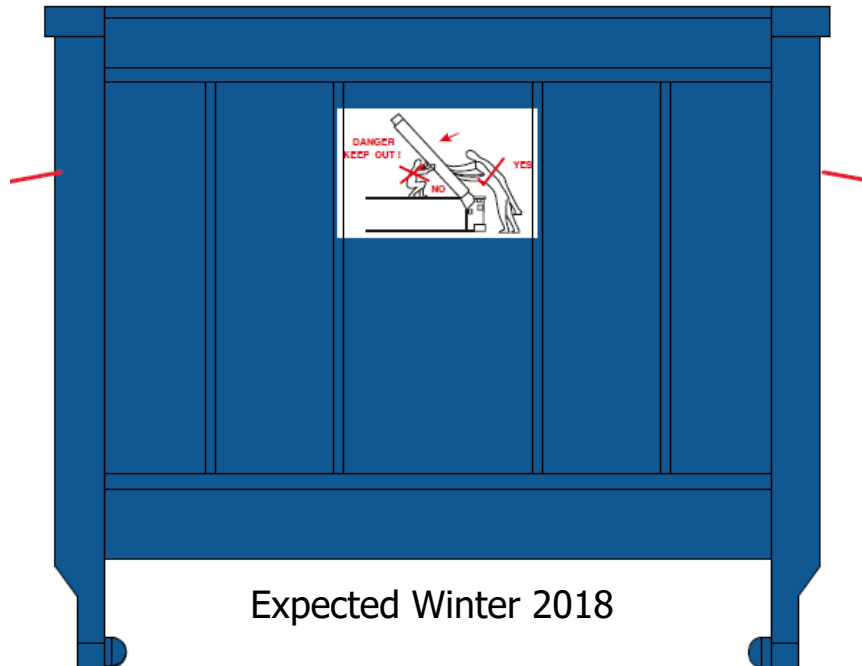

JACKSONVILLE TERMINAL COMPANY
Model Trains

NEW MODEL – 40' FLATRACK CONTAINER, WITH COLLAPSIBLE ENDS

Expected Winter 2018

August 2018
Pre-Production art

www.JTCmodeltrains.com