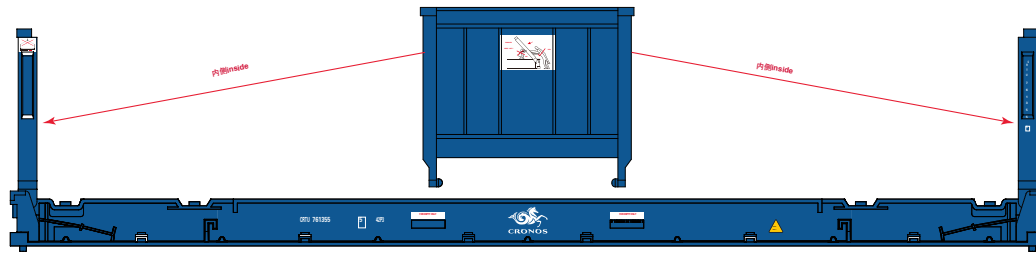

JACKSONVILLE TERMINAL COMPANY
Model Trains

NEW MODEL – 40' FLATRACK CONTAINER, WITH COLLAPSIBLE ENDS

Expected Winter 2018

August 2018
Pre-Production art

www.JTCmodeltrains.com