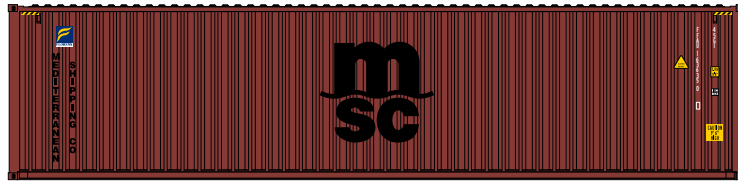

NEW 40' HC STEEL CONTAINER SCHEMES

November 2021 Releases

405025 FLORENS (FBLU Horizontal logo)

405187 MSC (FFAU Florens Asset lease units)

405149 MOL (Green MOTU)

405060 NILEDUTCH (NIDU)

405175 ONE (ONEU) Cascade Gray

405174 ONE (TLLU - TAL LEASE UNITS) Cherry Blossom Magenta

405153A CCLC & 405091A CMA CGM MIX PACK

NEW 40' HC STEEL CONTAINER SCHEMES

November 2021 Releases

405186 HAMBURG SUD (MIEU Set #2)

405158 SEACO / SeaFreight (SEFU) & LLOYD TRIESTINO (LITU) MIX PACK

40' containers MSRP \$29.95, pack of two.

"VS" USMC (FMF) Fleet Marine Forces Storage container-Desert Sand, MILITARY SERIES 20' Std. height (SINGLE) container with Magnetic system, JTC-205704 November 2021 Release \$15.95 Single unit