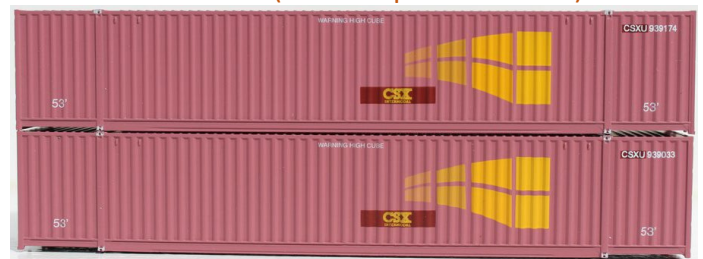

JACKSONVILLE TERMINAL COMPANY

NEW SCHEMES - N SCALE CONTAINERS

JUNE 2019 RELEASES

1:160
scale

53' Containers

535020 PACER New image scheme

535070 CN 'Multimodal' SCHEME

535004 STAX

535017 CSX (ex-Stax -patch scheme)

535009 CSX Reverse logo scheme

535066 COFC Logistics patch on ex-Pacer

535050 Canadian Tire

These Newly tooled models feature 'IBC' connecting pins and the JTC Magnetic connecting system and are decorated with detailed prototype printing. JTC container series offer Multiple door styles and variants to match prototypes. Models come in packages of TWO, msrp \$33.95. The IBC pins Mate with All JTC containers, Atlas 40' & 45' containers.

205340 GESEACO

MSRP \$29.65 PER TWO PACK

Coming Soon Q3 - 20' Standard Tank Containers

Details TBA

NEW – Controlled Entry Kiosk - 1:160 Scale. This controlled access Unit is often used at sensitive access points, such as entry to Railyards, Ports, Container terminals, office parks, and other areas that require secure controlled entry points. Often used in conjunction with an Office Guard station. This New JTC model is based on an actual unit in operation. The model will come painted and Assembled. Gate is non- operating. Supplied signal is non-operating. Sized in height, for semi-truck access, the unit features a communication Kiosk, camera on pole, traffic signal light & pole, gate and gate operator stand mounted on a high curb. Due Winter 2019.