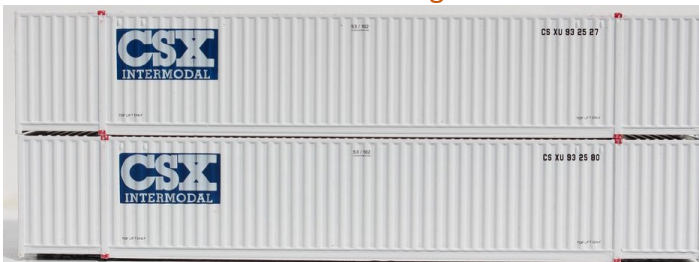

JACKSONVILLE TERMINAL COMPANY

NEW SCHEMES - N SCALE CONTAINERS

JUNE 2019 RELEASES

1:160
scale

53' Containers

535020 PACER New image scheme

535070 CN 'Multimodal' SCHEME

535004 STAX

535017 CSX (ex-Stax -patch scheme)

535009 CSX Reverse logo scheme

535066 COFC Logistics patch on ex-Pacer

535050 Canadian Tire

These Newly tooled models feature 'IBC' connecting pins and the JTC Magnetic connecting system and are decorated with detailed prototype printing. JTC container series offer Multiple door styles and variants to match prototypes. Models come in packages of TWO, msrp \$33.95. The IBC pins Mate with All JTC containers, Atlas 40' & 45' containers.

205340 GESEACO

MSRP \$29.65 PER TWO PACK

Coming Soon Q3 - 20' Standard Tank Containers

Details TBA

NEW – Controlled Entry Kiosk - 1:160 Scale. This controlled access Unit is often used at sensitive access points, such as entry to Railyards, Ports, Container terminals, office parks, and other areas that require secure controlled entry points. Often used in conjunction with an Office Guard station. This New JTC model is based on an actual unit in operation. The model will come painted and Assembled. Gate is non- operating. Supplied signal is non-operating. Sized in height, for semi-truck access, the unit features a communication Kiosk, camera on pole, traffic signal light & pole, gate and gate operator stand mounted on a high curb. Due Winter 2019.