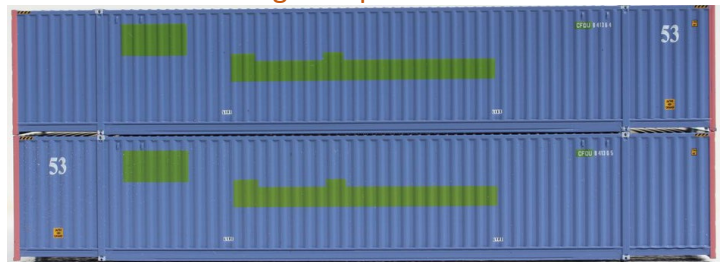

JACKSONVILLE TERMINAL COMPANY

NEW SCHEMES - N SCALE CONTAINERS

JUNE 2019 RELEASES

1:160
scale

53' Containers

535020 PACER New image scheme

535070 CN 'Multimodal' SCHEME

535004 STAX

535017 CSX (ex-Stax -patch scheme)

535009 CSX Reverse logo scheme

535066 COFC Logistics patch on ex-Pacer

535050 Canadian Tire

These Newly tooled models feature 'IBC' connecting pins and the JTC Magnetic connecting system and are decorated with detailed prototype printing. JTC container series offer Multiple door styles and variants to match prototypes. Models come in packages of TWO, msrp \$33.95. The IBC pins Mate with All JTC containers, Atlas 40' & 45' containers.

205340 GESEACO

MSRP \$29.65 PER TWO PACK

Coming Soon Q3 - 20' Standard Tank Containers

Details TBA

NEW – Controlled Entry Kiosk - 1:160 Scale. This controlled access Unit is often used at sensitive access points, such as entry to Railyards, Ports, Container terminals, office parks, and other areas that require secure controlled entry points. Often used in conjunction with an Office Guard station. This New JTC model is based on an actual unit in operation. The model will come painted and Assembled. Gate is non- operating. Supplied signal is non-operating. Sized in height, for semi-truck access, the unit features a communication Kiosk, camera on pole, traffic signal light & pole, gate and gate operator stand mounted on a high curb. Due Winter 2019.