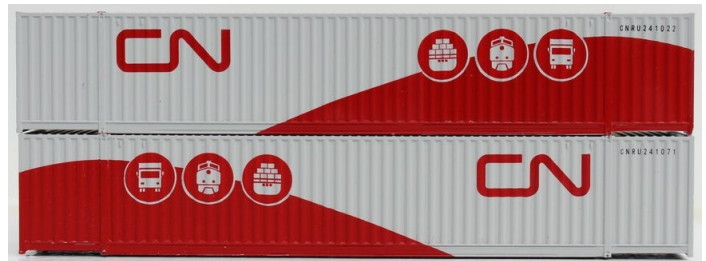

JACKSONVILLE TERMINAL COMPANY

NEW SCHEMES - N SCALE CONTAINERS

JUNE 2019 RELEASES

1:160
scale

53' Containers

535020 PACER New image scheme

535070 CN 'Multimodal' SCHEME

535004 STAX

535017 CSX (ex-Stax -patch scheme)

535009 CSX Reverse logo scheme

535066 COFC Logistics patch on ex-Pacer

535050 Canadian Tire

These Newly tooled models feature 'IBC' connecting pins and the JTC Magnetic connecting system and are decorated with detailed prototype printing. JTC container series offer Multiple door styles and variants to match prototypes. Models come in packages of TWO, msrp \$33.95. The IBC pins Mate with All JTC containers, Atlas 40' & 45' containers.

205340 GESEACO

MSRP \$29.65 PER TWO PACK

Coming Soon Q3 - 20' Standard Tank Containers

Details TBA

NEW – Controlled Entry Kiosk - 1:160 Scale. This controlled access Unit is often used at sensitive access points, such as entry to Railyards, Ports, Container terminals, office parks, and other areas that require secure controlled entry points. Often used in conjunction with an Office Guard station. This New JTC model is based on an actual unit in operation. The model will come painted and Assembled. Gate is non- operating. Supplied signal is non-operating. Sized in height, for semi-truck access, the unit features a communication Kiosk, camera on pole, traffic signal light & pole, gate and gate operator stand mounted on a high curb. Due Winter 2019.