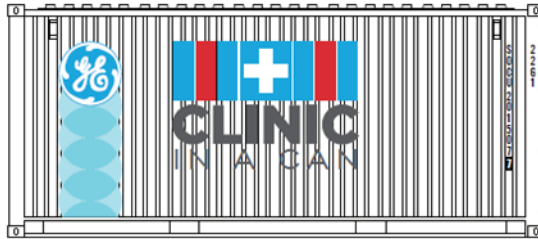

**NEW**

**1:160  
scale**

**JACKSONVILLE TERMINAL COMPANY**  
Model Trains

**NEW BODY TYPE - N SCALE 20' STANDARD HEIGHT CONTAINERS – 2018 RELEASES G-4**  
**SCHEDULED JUNE 2018 RELEASE**

405301 APL 20' STANDARD HEIGHT

405302 TIPHOOK 20' STANDARD HEIGHT

405304 SAFMARINE 20' STANDARD HEIGHT

405323 CLINIC IN A CAN 20' STANDARD HEIGHT

DISASTER RESPONSE CLINICS -- Limited 2-pack

JTC 20' Standard height container – eight (8) door styles in initial tooling

**NEW**

**1:160  
scale**

**JACKSONVILLE TERMINAL COMPANY**  
Model Trains

SPECIAL RUN RED CROSS 20' STANDARD HEIGHT CONTAINER

Limited 2-pack Freelance Scheme

These Newly tooled 20' models feature IBC connecting pins AND our Magnetic connection system and are decorated with detailed prototype printing. JTC 20' standard height container series offer eight (8) door styles to match prototypes. Models come in packages of TWO, unless noted otherwise. The Top IBC holes Match with JTC 40' HC containers with Magnets, JTC Open/Canvas top containers with Magnets, Atlas 40' container, JTC Retro-fit underframes, JTC 20' containers with Magnets and future JTC 1:160 scale containers.