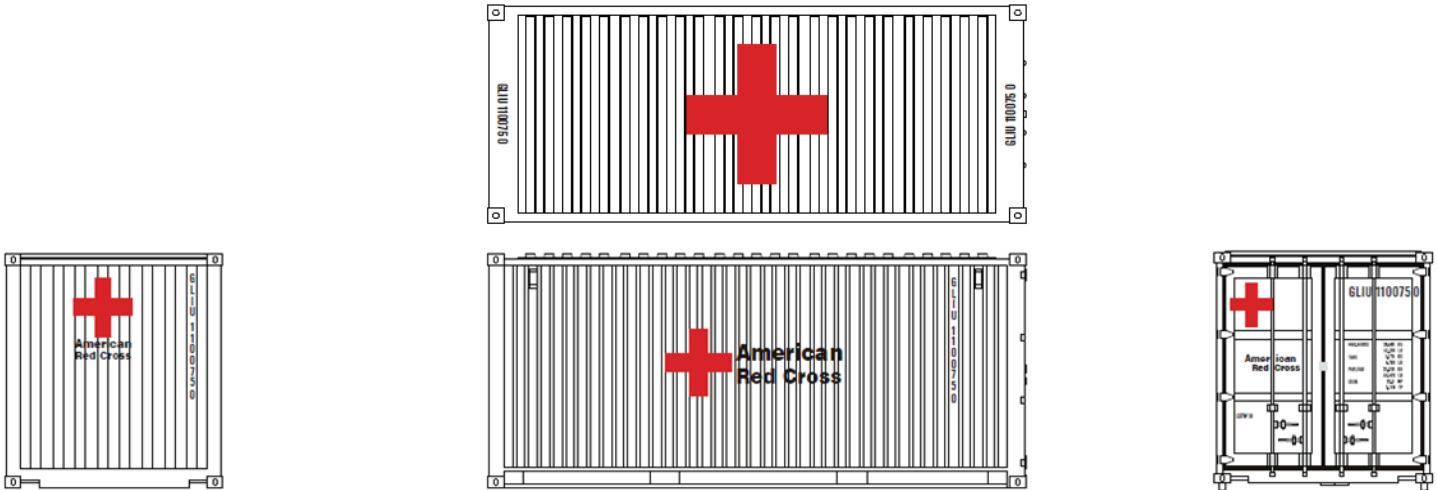

**NEW**

**1:160  
scale**

**JACKSONVILLE TERMINAL COMPANY**  
Model Trains

**NEW BODY TYPE - N SCALE 20' STANDARD HEIGHT CONTAINERS – 2018 RELEASES G-4**  
**SCHEDULED JUNE 2018 RELEASE**

405301 APL 20' STANDARD HEIGHT

405302 TIPHOOK 20' STANDARD HEIGHT

405304 SAFMARINE 20' STANDARD HEIGHT

405323 CLINIC IN A CAN 20' STANDARD HEIGHT

DISASTER RESPONSE CLINICS -- Limited 2-pack

JTC 20' Standard height container – eight (8) door styles in initial tooling

**NEW**

**1:160  
scale**

**JACKSONVILLE TERMINAL COMPANY**  
Model Trains

SPECIAL RUN RED CROSS 20' STANDARD HEIGHT CONTAINER

Limited 2-pack Freelance Scheme

These Newly tooled 20' models feature IBC connecting pins AND our Magnetic connection system and are decorated with detailed prototype printing. JTC 20' standard height container series offer eight (8) door styles to match prototypes. Models come in packages of TWO, unless noted otherwise. The Top IBC holes Match with JTC 40' HC containers with Magnets, JTC Open/Canvas top containers with Magnets, Atlas 40' container, JTC Retro-fit underframes, JTC 20' containers with Magnets and future JTC 1:160 scale containers.

**NEW – Controlled Entry Kiosk** - This controlled access Unit is often used at sensitive access points, such as entry to Railyards, Ports, terminals, office parks, industrial plants and other areas that require securely controlled entry points. This New JTC model is based on an actual unit in operation in the U.S. The model will come painted and Assembled. Gate is non- operating. Supplied signal is non-operating. Sized for semi-truck access, the unit features a communication Kiosk, camera on pole, traffic signal light & pole, gate and gate operator stand mounted on a high curb.