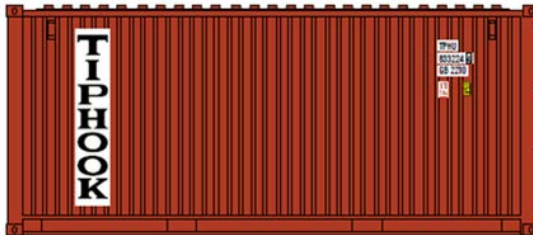

**NEW**

**1:160  
scale**

**JACKSONVILLE TERMINAL COMPANY**  
Model Trains

**NEW BODY TYPE - N SCALE 20' STANDARD HEIGHT CONTAINERS – 2018 RELEASES G-4**  
**SCHEDULED JUNE 2018 RELEASE**

405301 APL 20' STANDARD HEIGHT

405302 TIPHOOK 20' STANDARD HEIGHT

405304 SAFMARINE 20' STANDARD HEIGHT

405323 CLINIC IN A CAN 20' STANDARD HEIGHT

DISASTER RESPONSE CLINICS -- Limited 2-pack

JTC 20' Standard height container – eight (8) door styles in initial tooling

**NEW**

**1:160  
scale**

**JACKSONVILLE TERMINAL COMPANY**  
Model Trains

SPECIAL RUN RED CROSS 20' STANDARD HEIGHT CONTAINER

Limited 2-pack Freelance Scheme

These Newly tooled 20' models feature IBC connecting pins AND our Magnetic connection system and are decorated with detailed prototype printing. JTC 20' standard height container series offer eight (8) door styles to match prototypes. Models come in packages of TWO, unless noted otherwise. The Top IBC holes Match with JTC 40' HC containers with Magnets, JTC Open/Canvas top containers with Magnets, Atlas 40' container, JTC Retro-fit underframes, JTC 20' containers with Magnets and future JTC 1:160 scale containers.