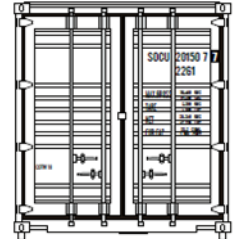

**NEW**

**1:160  
scale**

**JACKSONVILLE TERMINAL COMPANY**  
Model Trains

**NEW BODY TYPE - N SCALE 20' STANDARD HEIGHT CONTAINERS – 2018 RELEASES G-4**  
**SCHEDULED JUNE 2018 RELEASE**

405301 APL 20' STANDARD HEIGHT

405302 TIPHOOK 20' STANDARD HEIGHT

405304 SAFMARINE 20' STANDARD HEIGHT

405323 CLINIC IN A CAN 20' STANDARD HEIGHT

DISASTER RESPONSE CLINICS -- Limited 2-pack

JTC 20' Standard height container – eight (8) door styles in initial tooling

**NEW**

**1:160  
scale**

**JACKSONVILLE TERMINAL COMPANY**  
Model Trains

SPECIAL RUN RED CROSS 20' STANDARD HEIGHT CONTAINER

Limited 2-pack Freelance Scheme

These Newly tooled 20' models feature IBC connecting pins AND our Magnetic connection system and are decorated with detailed prototype printing. JTC 20' standard height container series offer eight (8) door styles to match prototypes. Models come in packages of TWO, unless noted otherwise. The Top IBC holes Match with JTC 40' HC containers with Magnets, JTC Open/Canvas top containers with Magnets, Atlas 40' container, JTC Retro-fit underframes, JTC 20' containers with Magnets and future JTC 1:160 scale containers.