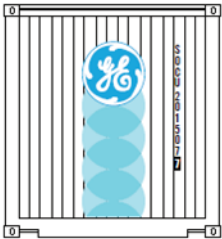

**NEW**

**1:160  
scale**

**JACKSONVILLE TERMINAL COMPANY**  
Model Trains

**NEW BODY TYPE - N SCALE 20' STANDARD HEIGHT CONTAINERS – 2018 RELEASES G-4**  
**SCHEDULED JUNE 2018 RELEASE**

405301 APL 20' STANDARD HEIGHT

405302 TIPHOOK 20' STANDARD HEIGHT

405304 SAFMARINE 20' STANDARD HEIGHT

405323 CLINIC IN A CAN 20' STANDARD HEIGHT

DISASTER RESPONSE CLINICS -- Limited 2-pack

JTC 20' Standard height container – eight (8) door styles in initial tooling

**NEW**

**1:160  
scale**

**JACKSONVILLE TERMINAL COMPANY**  
Model Trains

SPECIAL RUN RED CROSS 20' STANDARD HEIGHT CONTAINER

Limited 2-pack Freelance Scheme

These Newly tooled 20' models feature IBC connecting pins AND our Magnetic connection system and are decorated with detailed prototype printing. JTC 20' standard height container series offer eight (8) door styles to match prototypes. Models come in packages of TWO, unless noted otherwise. The Top IBC holes Match with JTC 40' HC containers with Magnets, JTC Open/Canvas top containers with Magnets, Atlas 40' container, JTC Retro-fit underframes, JTC 20' containers with Magnets and future JTC 1:160 scale containers.