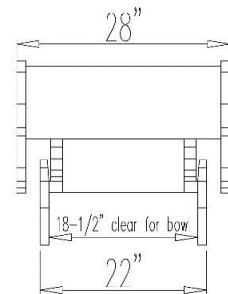

### TOP:

Top design	Unique, motorized top reclines with fingertip controls Ergonomically shaped to help release stress Adjustable neck pillow is included Split footrest slides to the side to allow optional Foot Bath access
Materials	Sturdy PVC in Camel or Black, water resistant
Foam	1-1/2" foam beneath PVC cover
Top size	28" x 69"
Top adjustment mechanism	
Controls	6-button hand control

### BASE & FRAME:

Materials	Solid rubberwood
Finish	Wenge finish
Optional base motor	Motorized base moves forward/back allowing easy entry/Foot Bath access
Capacity	Static weight capacity 450 lbs. Suitable for persons up to 6'4" in height

### WEIGHTS:

Lounge weight	150 lbs.
Weight capacity	450 lbs.
Shipping weight - boxed	250 lbs.
Shipping dimensions	83"L x 39"W x 48"H

Rev 12/16

www.TouchAmerica.com  
(800) 678-6824 · (919) 732-6968