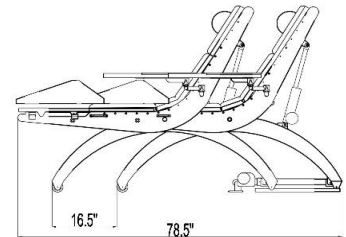

### TOP:

Top design	Unique, motorized top reclines with fingertip controls Ergonomically shaped to help release stress Adjustable neck pillow is included Split footrest slides to the side to allow optional Foot Bath access
Materials	Sturdy PVC in Camel or Black, water resistant
Foam	1-1/2" foam beneath PVC cover
Top size	28" x 69"
Top adjustment mechanism	
Controls	6-button hand control

### BASE & FRAME:

Materials	Solid rubberwood
Finish	Wenge finish
Optional base motor	Motorized base moves forward/back allowing easy entry/Foot Bath access
Capacity	Static weight capacity 450 lbs. Suitable for persons up to 6'4" in height

### WEIGHTS:

Lounge weight	150 lbs.
Weight capacity	450 lbs.
Shipping weight - boxed	250 lbs.
Shipping dimensions	83"L x 39"W x 48"H

Rev 12/16

www.TouchAmerica.com  
(800) 678-6824 · (919) 732-6968