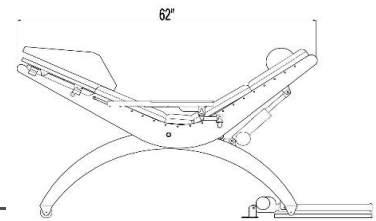

### TOP:

Top design	Unique, motorized top reclines with fingertip controls Ergonomically shaped to help release stress Adjustable neck pillow is included Split footrest slides to the side to allow optional Foot Bath access
Materials	Sturdy PVC in Camel or Black, water resistant
Foam	1-1/2" foam beneath PVC cover
Top size	28" x 69"
Top adjustment mechanism	
Controls	6-button hand control

### BASE & FRAME:

Materials	Solid rubberwood
Finish	Wenge finish
Optional base motor	Motorized base moves forward/back allowing easy entry/Foot Bath access
Capacity	Static weight capacity 450 lbs. Suitable for persons up to 6'4" in height

### WEIGHTS:

Lounge weight	150 lbs.
Weight capacity	450 lbs.
Shipping weight - boxed	250 lbs.
Shipping dimensions	83"L x 39"W x 48"H

Rev 12/16

www.TouchAmerica.com  
(800) 678-6824 · (919) 732-6968