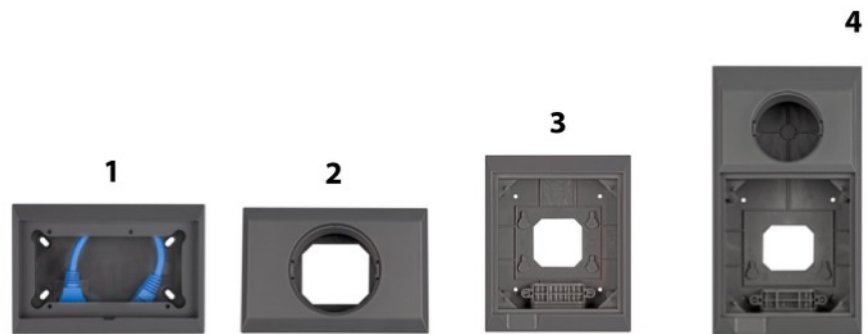

# Wall mounted display enclosures

www.victronenergy.co.nz

		Rectangular panels	Round panels	Rectangular panels	Round panels and Rectangular panels
Dimensions (h x w x d in mm)		88 x 130 x 40	88 x 130 x 47	163 x 135 x 72	244 x 135 x 75
Article code	Product	Suitable for:			
BPA000100000R	Battery Alarm GX	√			
REC000200000R	Skylla-i Control GX	√			
DMC000200000R	Digital Multi Control 200/200A GX	√			
BAM010700000	Battery Monitor BMV-700		√		√
BAM010702000	Battery Monitor BMV-702		√		√
SCC900500000	MPPT Control		√		√
BPP000300100R	Color Control GX			√	√
BPP000200100R	VE.Net Blue Power Panel GX			√	√

**1**  
Enclosure for 65 x 120 mm GX panels

**3**  
Enclosure for Color Control GX  
(also accepts a VE.Net Blue Power Panel GX)

**2**  
Enclosure for BMV battery monitor  
or MPPT Control

**4**  
Enclosure for Color Control GX and a  
BMV or MPPT control  
(also accepts a VE.Net Blue Power Panel GX)