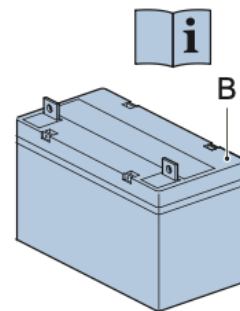

Not included

Battery