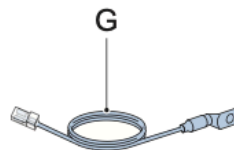

Included

Quattro 12V 24V 48V 3000VA 230Vac

For fuse values:  
refer to the user manual

Fuse (not included)

Not included

Battery

Battery Cable +

Battery Cable -

Remote control

UTP-Cable

TR-Charge

GND-relay

V-sense

AC-OUT

AC-IN

Battery Link 1x (2x12V)  
Battery Link 3x (4x12V)