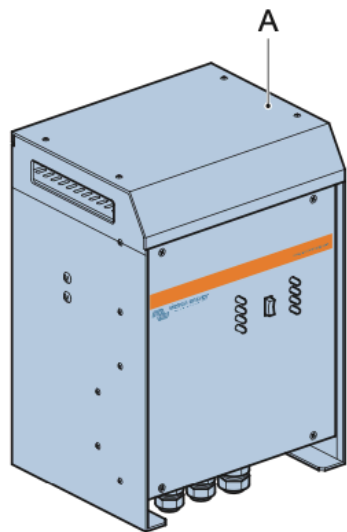

Included

Quattro 12V 24V 48V 3000VA 230Vac

For fuse values:  
refer to the user manual

Fuse (not included)

Not included

Battery

Battery Cable +

Battery Cable -

Remote control

UTP-Cable

TR-Charge

GND-relay

V-sense

AC-OUT

AC-IN

Battery Link 1x (2x12V)  
Battery Link 3x (4x12V)