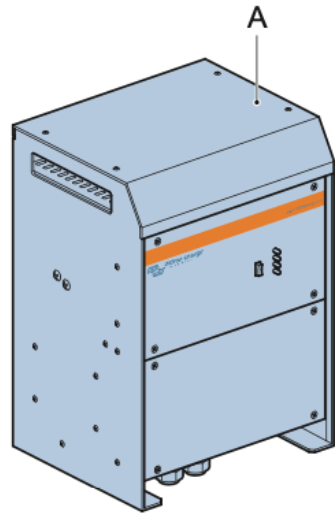

Included

Phoenix Inverter 24V 48V 5000VA 230Vac

D (7x)

For fuse values:  
refer to the user manual

Fuse (not included)

Not included

Battery

E