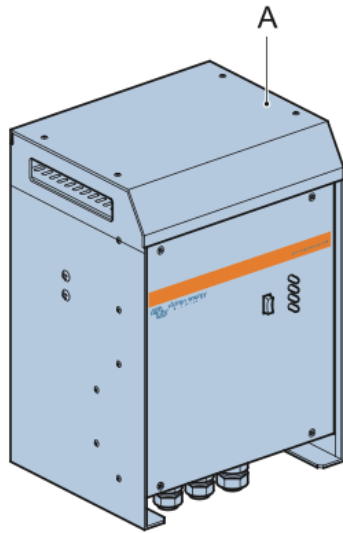

Included

Phoenix Inverter 12V 24V 48V 3000VA 230Vac

Not included

Battery

Battery Cable +

Battery Cable -

Remote control

UTP-Cable

AC-OUT