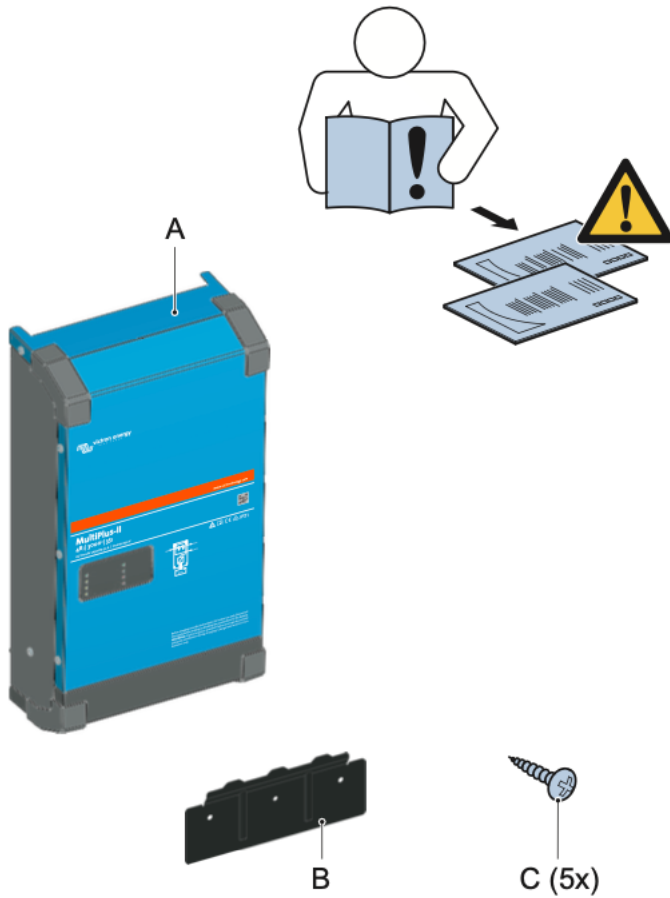

Included

For fuse values:  
refer to the user manual

Fuse (not included)

Not included

Battery

Battery Cable +

Battery Cable -

Remote control

UTP-Cable

AC-OUT

AC-IN

Current Transformer