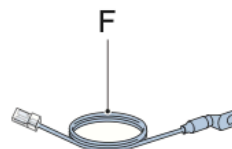

Remote control

UTP-Cable

TR-Charge

V-sense

AC-OUT

AC-IN

Battery Link 1x (2x12V)
Battery Link 3x (4x12V)