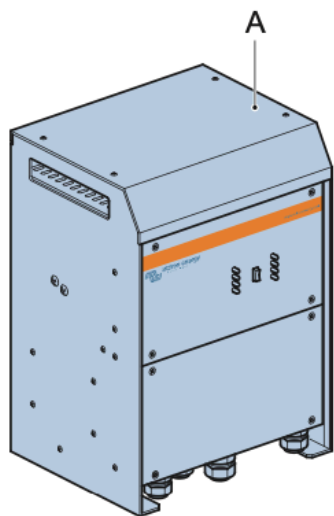

Included

MultiPlus 24V 48V 5000VA 230Vac

For fuse values:
refer to the user manual

Fuse (not included)

Not included

Battery

Battery Cable +

Battery Cable -

Remote control

UTP-Cable

TR-Charge

V-sense

AC-OUT

AC-IN

Battery Link 1x (2x12V)
Battery Link 3x (4x12V)