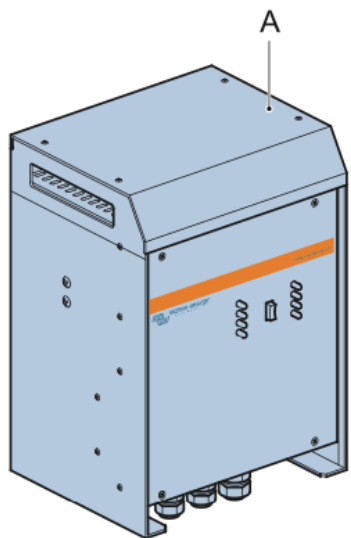

Included

MultiPlus 12V 24V 48V 3000VA 50A 230Vac

For fuse values:
refer to the user manual

Fuse (not included)

Not included

Battery

Battery Cable +

Battery Cable -

Remote control

UTP-Cable

TR-Charge

GND-relay

V-sense

AC-OUT

AC-IN

Battery Link 1x (2x12V)
Battery Link 3x (4x12V)