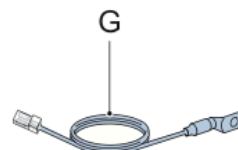

Remote control

UTP-Cable

TR-Charge

GND-relay

V-sense

AC-OUT

AC-IN

Battery Link 1x (2x12V)
Battery Link 3x (4x12V)