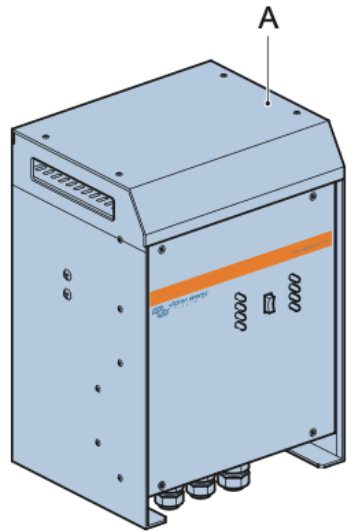

Included

MultiPlus 12V 24V 48V 3000VA 16A 230Vac

For fuse values:  
refer to the user manual

Fuse (not included)

Not included

Battery

Battery Cable +

Battery Cable -

Remote control

UTP-Cable

TR-Charge

GND-relay

V-sense

AC-OUT

AC-IN

Battery Link 1x (2x12V)  
Battery Link 3x (4x12V)