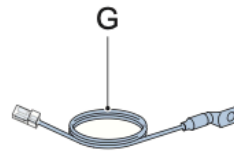

Remote control

UTP-Cable

TR-Charge

GND-relay

V-sense

AC-OUT

AC-IN

Battery Link 1x (2x12V)  
Battery Link 3x (4x12V)