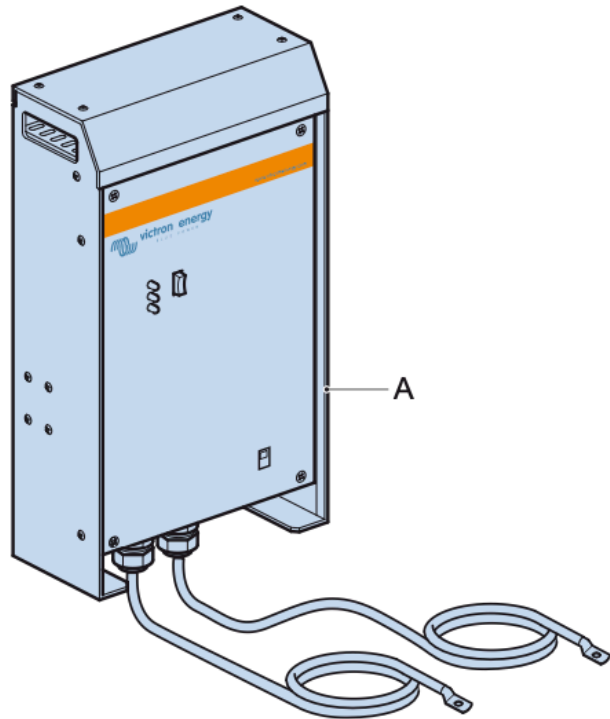

Included

Compact Phoenix Inverter
12V 24V 1200VA 1600VA
230Vac

C

D (5x)

Not included

Battery

Remote control

Battery Link 1x (2x12V)

UTP-Cable

AC-OUT