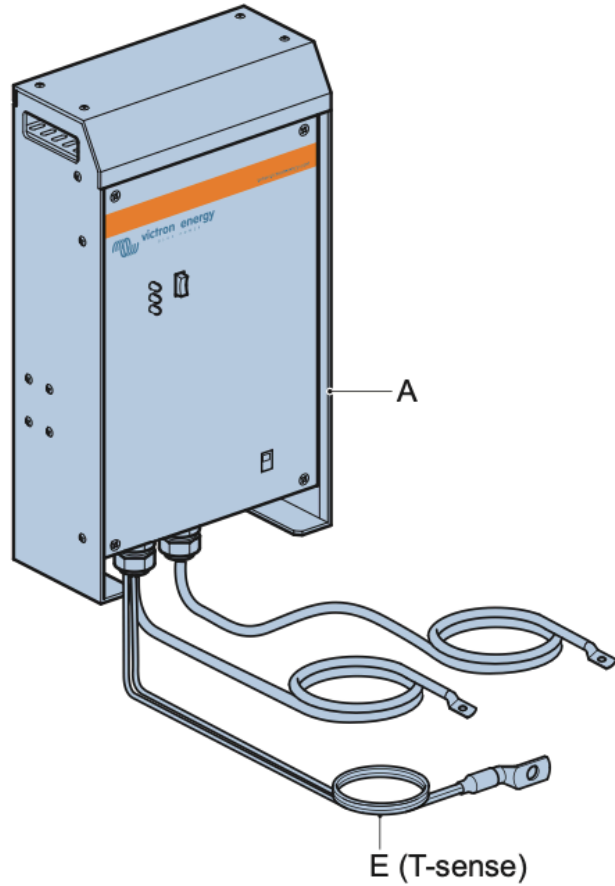

Included

Compact MultiPlus 12V 24V
800VA 1200VA 1600VA
230Vac

Not included

Battery

Remote control

UTP-Cable

TR-Charge

AC-OUT

AC-IN

Battery Link 1x (2x12V)