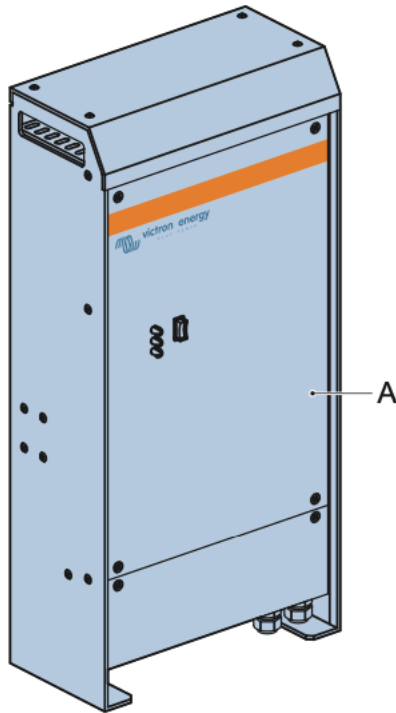

Included

Compact MultiPlus 12V 24V 2000VA

C

D (5x)

E (T-sense)

Not included

Battery Cable +

Battery Cable -

Battery

Remote control

TR-Charge

UTP-Cable

AC-OUT

AC-IN

Battery Link 1x (2x12V)