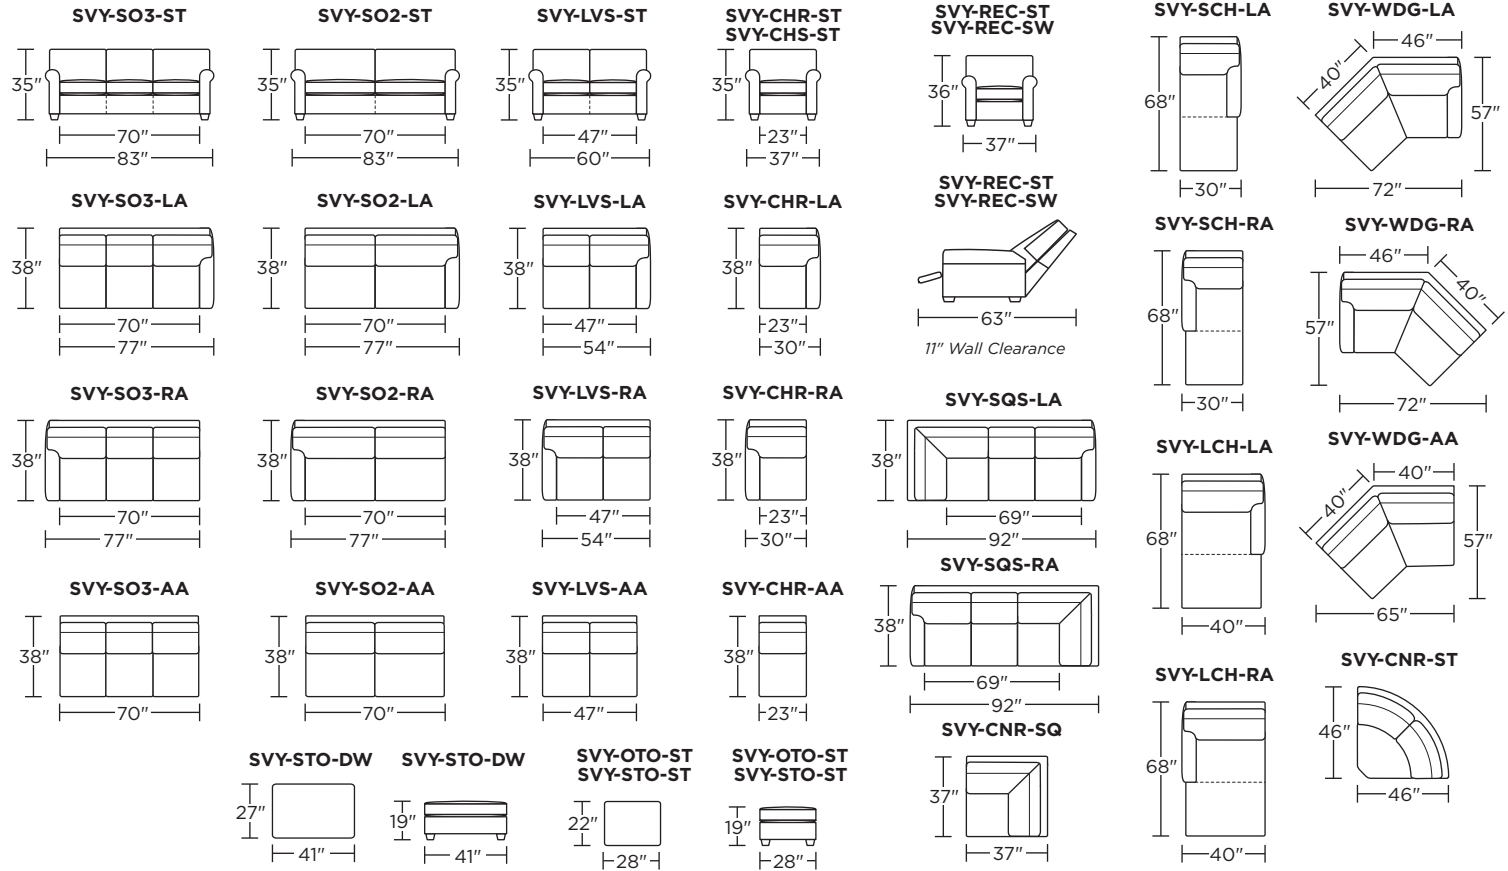

AMERICAN LEATHER® AMERICAN LEATHER® CLASSICS COLLECTION SOFAS & SECTIONALS

Standard Features:

- Advanced unidirectional suspension system
- Premium high-density, high-resiliency foam seats
- Welt cord detail on front arms
- Double-needle top-stitch
- Loose back and seat cushions
- Lifetime warranty on frame and suspension

Options:

- Premium high-density, high-resiliency foam seats encased in down
- Extra-firm premium high-density, high-resiliency foam seats encased in down
- Extra-firm premium high-density, high-resiliency foam seats encased in down
- Wood legs available in Acorn, Espresso or Walnut finish

Please use actual leather, fabric, Crypton®, Sunbrella® and Ultrasuede® swatches when specifying furniture as the colors shown may vary due to the printing process.

SAVOY

Suggested Configurations