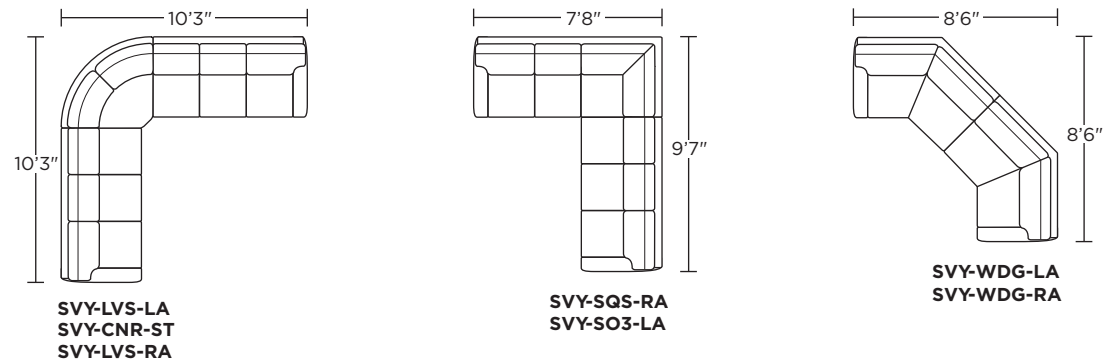

Please use actual leather, fabric, Crypton®, Sunbrella® and Ultrasuede® swatches when specifying furniture as the colors shown may vary due to the printing process.

SAVOY

Suggested Configurations

Note: Dotted line indicates seam on leather, Ultrasuede® and up the roll fabrics. Seams are eliminated with railroaded fabrics.

Scale: 1/8 inch = 1 foot
All dimensions are approximate and subject to change.
Specify components from the sitting position.