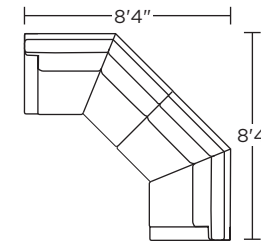

**LIS-SQS-RA
LIS-SO3-LA**

**LIS-WDG-LA
LIS-WDG-RA**

Note: Dotted line indicates seam on leather, Ultrasuede® and up the roll fabrics. Seams are eliminated with railroaded fabrics.

Scale: 1/8 inch = 1 foot
All dimensions are approximate and subject to change.
Specify components from the sitting position.