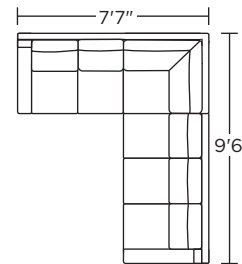

**LIS-SQS-RA
LIS-SO3-LA**

**LIS-WDG-LA
LIS-WDG-RA**

Note: Dotted line indicates seam on leather, Ultrasuede® and up the roll fabrics. Seams are eliminated with railroaded fabrics.

Scale: 1/8 inch = 1 foot
All dimensions are approximate and subject to change.
Specify components from the sitting position.