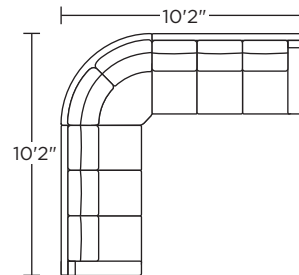

Suggested Configurations

**LIS-SO3-LA
LIS-CNR-ST
LIS-SO3-RA**