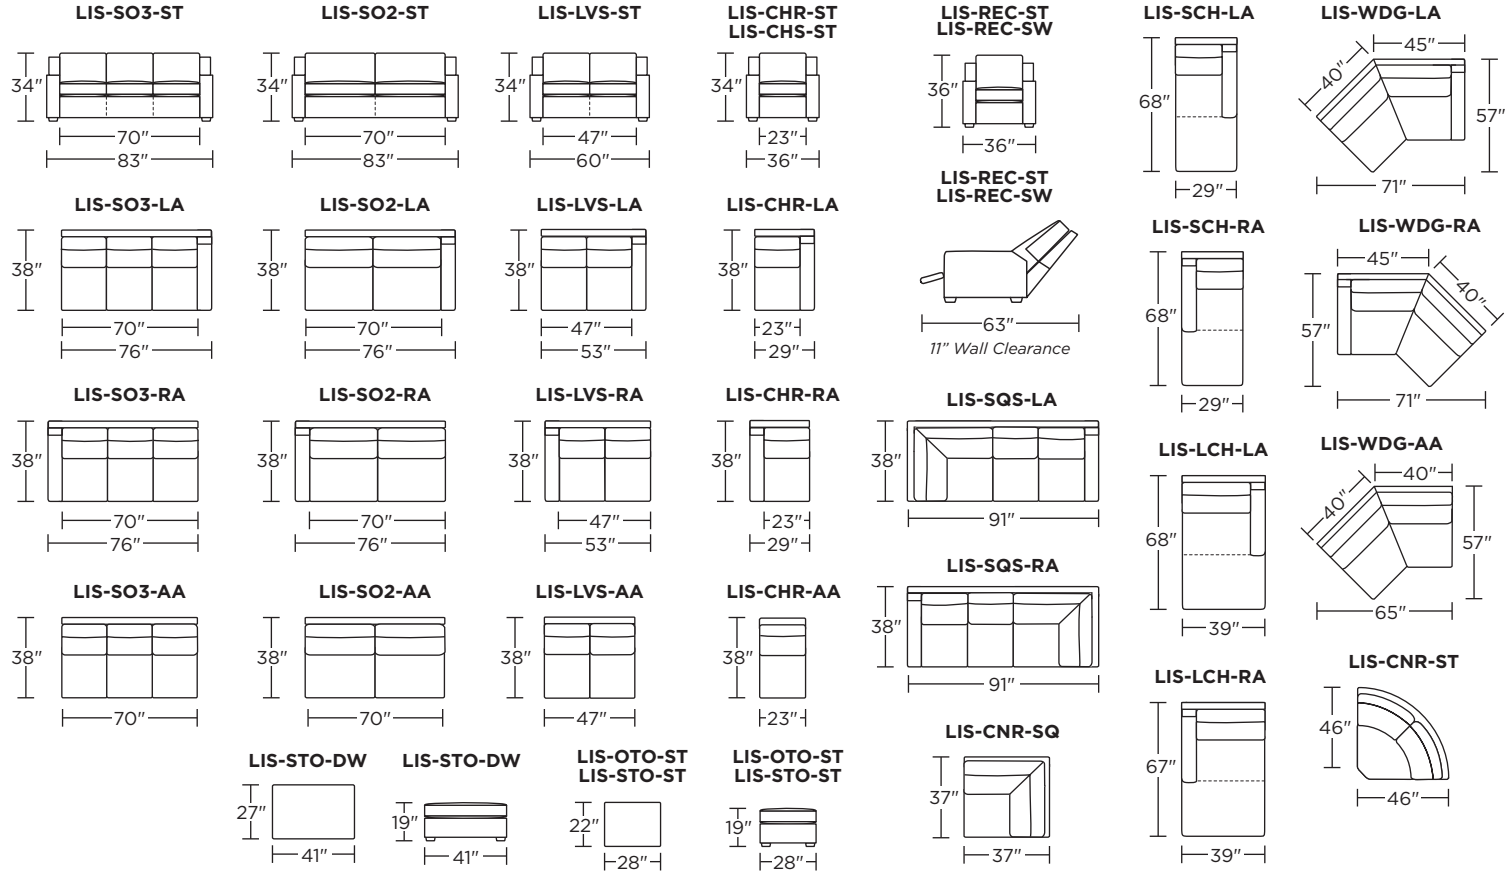

AMERICAN LEATHER® AMERICAN LEATHER® CLASSICS COLLECTION SOFAS & SECTIONALS

LISBEN

Standard Features:

- Advanced unidirectional suspension system
- Premium high-density, high-resiliency foam seats
- Loose back and seat cushions
- Single-needle top-stitch
- Lifetime warranty on frame and suspension

Options:

- Premium high-density, high-resiliency foam seats encased in down
- Extra-firm premium high-density, high-resiliency foam seats encased in down
- Extra-firm premium high-density, high-resiliency foam seats
- Wood legs available in Acorn, Espresso or Walnut finish

Please use actual leather, fabric, Crypton®, Sunbrella® and Ultrasuede® swatches when specifying furniture as the colors shown may vary due to the printing process.