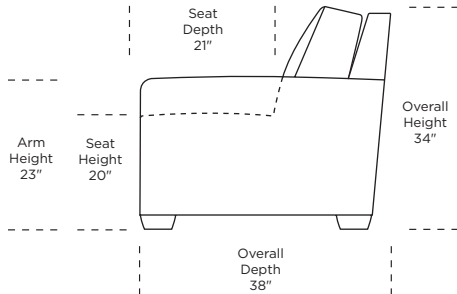

AMERICAN LEATHER® AMERICAN LEATHER® CLASSICS COLLECTION SOFAS & SECTIONALS

LISBEN

Standard Features:

- Advanced unidirectional suspension system
- Premium high-density, high-resiliency foam seats
- Loose back and seat cushions
- Single-needle top-stitch
- Lifetime warranty on frame and suspension

Options:

- Premium high-density, high-resiliency foam seats encased in down
- Extra-firm premium high-density, high-resiliency foam seats encased in down
- Extra-firm premium high-density, high-resiliency foam seats
- Wood legs available in Acorn, Espresso or Walnut finish

Please use actual leather, fabric, Crypton®, Sunbrella® and Ultrasuede® swatches when specifying furniture as the colors shown may vary due to the printing process.