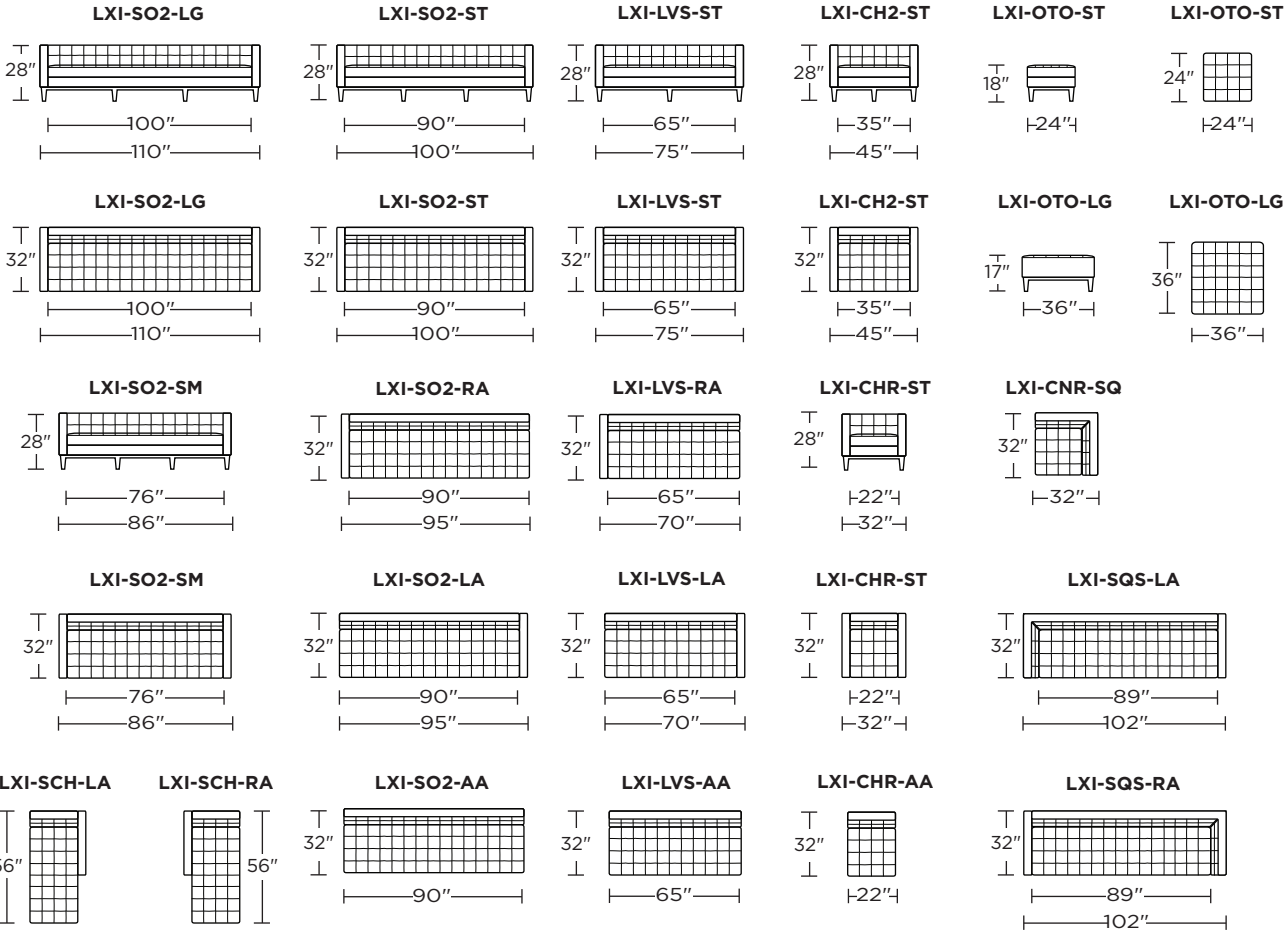

LEXI

Standard Features:

- Advanced unidirectional suspension system
- Premium high-density, high-resiliency foam seats
- Tight back and loose seat cushions
- Single-needle top stitching
- Limited lifetime warranty on frame and suspension
- Quick-ship delivery

Scale: 1/8 inch = 1 foot
 All dimensions are approximate and subject to change.
 Specify components from the sitting position.