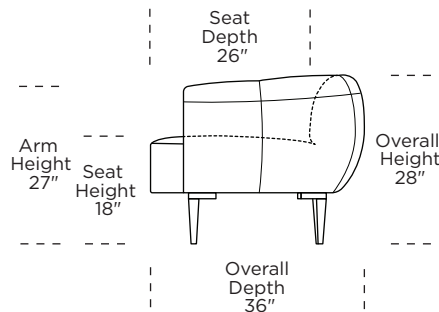

**Leg height:**

**Stationary - 8½"**

**Swivel - 2"**

*Please use actual leather, fabric, Crypton®, Sunbrella® and Ultrasuede® swatches when specifying furniture as the colors shown may vary due to the printing process.*

KSH-CHR-ST

KSG-CHS-ST

KSH-CHR-ST

KSG-CHS-ST

KSH-CHR-ST

KSG-CHS-ST

Scale: 1/4 inch = 1 foot  
All dimensions are approximate and subject to change.  
Specify components from the sitting position.