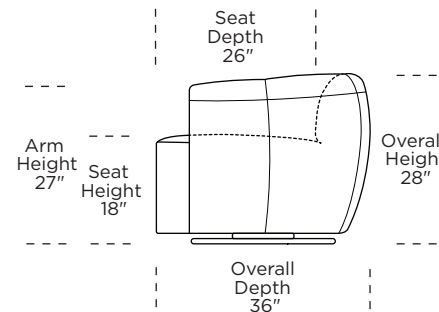

**Leg height:**

**Stationary - 8½"**

**Swivel - 2"**

*Please use actual leather, fabric, Crypton®, Sunbrella® and Ultrasuede® swatches when specifying furniture as the colors shown may vary due to the printing process.*

KSH-CHR-ST

KSG-CHS-ST

KSH-CHR-ST

KSG-CHS-ST

KSH-CHR-ST

KSG-CHS-ST

Scale: 1/4 inch = 1 foot  
All dimensions are approximate and subject to change.  
Specify components from the sitting position.