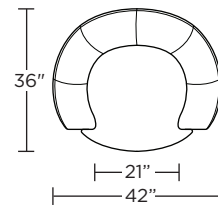

**Leg height:**

**Stationary - 8½"**

**Swivel - 2"**

*Please use actual leather, fabric, Crypton®, Sunbrella® and Ultrasuede® swatches when specifying furniture as the colors shown may vary due to the printing process.*

KSH-CHR-ST

KSG-CHS-ST

KSH-CHR-ST

KSG-CHS-ST

KSH-CHR-ST

KSG-CHS-ST

Scale: 1/4 inch = 1 foot  
All dimensions are approximate and subject to change.  
Specify components from the sitting position.