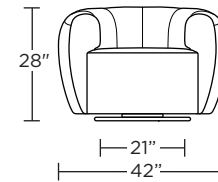

**Leg height:**

**Stationary - 8½"**

**Swivel - 2"**

*Please use actual leather, fabric, Crypton®, Sunbrella® and Ultrasuede® swatches when specifying furniture as the colors shown may vary due to the printing process.*

KSH-CHR-ST

KSG-CHS-ST

KSH-CHR-ST

KSG-CHS-ST

KSH-CHR-ST

KSG-CHS-ST

Scale: 1/4 inch = 1 foot  
All dimensions are approximate and subject to change.  
Specify components from the sitting position.