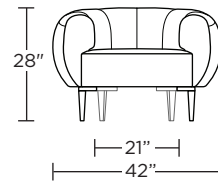

**Leg height:**

**Stationary - 8½"**

**Swivel - 2"**

*Please use actual leather, fabric, Crypton®, Sunbrella® and Ultrasuede® swatches when specifying furniture as the colors shown may vary due to the printing process.*

KSH-CHR-ST

KSG-CHS-ST

KSH-CHR-ST

KSG-CHS-ST

KSH-CHR-ST

KSG-CHS-ST

Scale: 1/4 inch = 1 foot  
All dimensions are approximate and subject to change.  
Specify components from the sitting position.