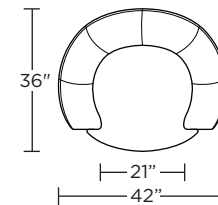

**Leg height:**

**Stationary - 8½"**

**Swivel - 2"**

*Please use actual leather, fabric, Crypton®, Sunbrella® and Ultrasuede® swatches when specifying furniture as the colors shown may vary due to the printing process.*

KSH-CHR-ST

KSG-CHS-ST

KSH-CHR-ST

KSG-CHS-ST

KSH-CHR-ST

KSG-CHS-ST

Scale: 1/4 inch = 1 foot  
All dimensions are approximate and subject to change.  
Specify components from the sitting position.