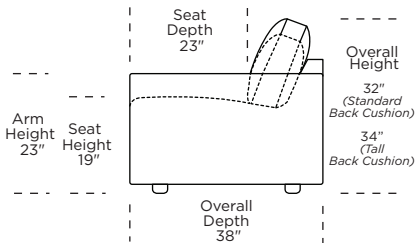

AMERICAN LEATHER® SOFAS & SECTIONALS COLLECTION

Standard Features:

- Advanced unidirectional suspension system
- Premium high-density, high-resiliency foam seat cushions
- Loose back and seat cushions
- Single-needle top-stitch
- Limited lifetime warranty on frame and suspension
- Quick-ship delivery

Options:

- Loose knife-edge back cushions
- High leg Estero available with wood leg in Dune, Ebony, Mink, or Oiled Ash finish
- High leg Estero available with metal leg in Brushed Stainless finish
- Back and seat cushion decorative detail options: Plain or Tufted (tufted detail not available with knife-edge back cushion option)
- Premium high-density, high-resiliency foam seat cushions with memory foam inserts encased in down
- Tall back cushion option available on any style back cushion (adds 2" to overall height)

Please use actual leather, fabric, Crypton®, Sunbrella® and Ultrasuede® swatches when specifying furniture as the colors shown may vary due to the printing process.

Estero Low Leg (EST):