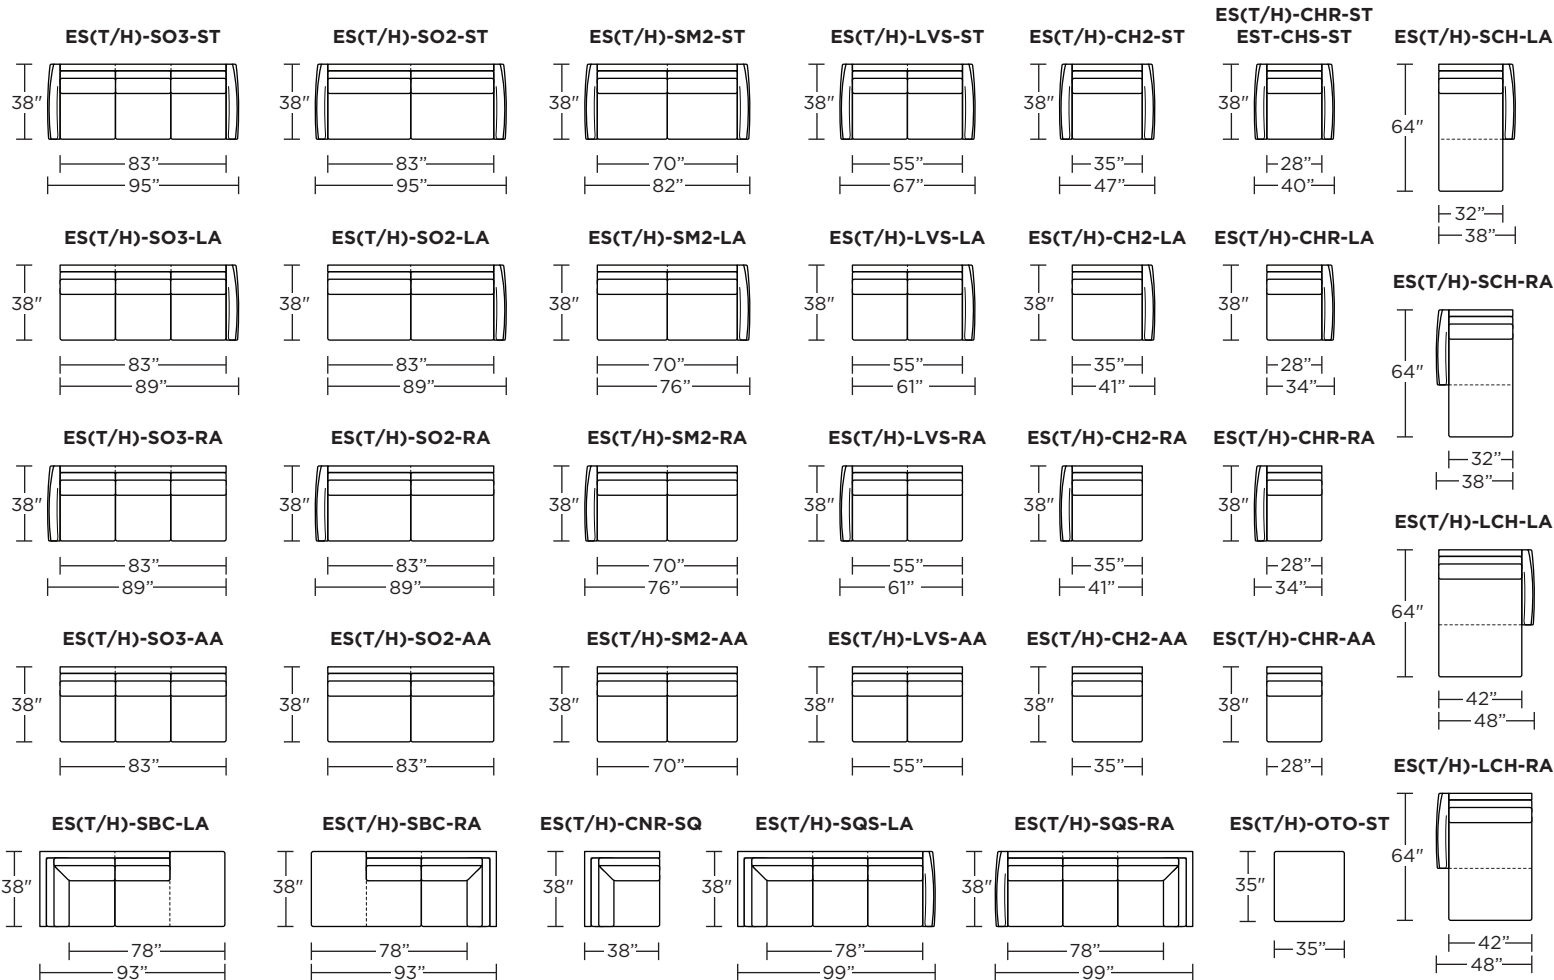

Note: Dotted line indicates seam on leather, Ultrasuede® and up the roll fabrics. Seams are eliminated with railroaded fabrics.

ESTERO

EST = LOW LEG
ESH = HIGH LEG

V10.31.23

Scale: 1/8 inch = 1 foot
All dimensions are approximate and subject to change.
Specify components from the sitting position.