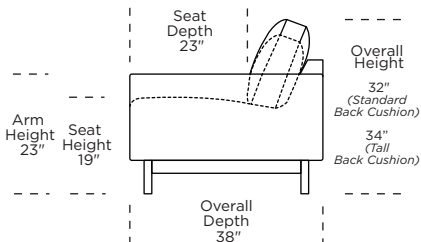

Note: Dotted line indicates seam on leather, Ultrasuede® and up the roll fabrics. Seams are eliminated with railroaded fabrics.

ESTERO

EST = LOW LEG
ESH = HIGH LEG

V10.31.23

Scale: 1/8 inch = 1 foot
All dimensions are approximate and subject to change.
Specify components from the sitting position.