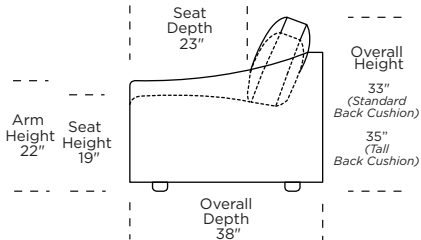

AMERICAN LEATHER® SOFAS & SECTIONALS COLLECTION

DORAN

Standard Features:

- Advanced unidirectional suspension system
- Premium high-density, high-resiliency foam seat cushions
- Loose back and seat cushions
- Single-needle top-stitch
- Limited lifetime warranty on frame and suspension
- Quick-ship delivery

Options:

- Loose knife-edge back cushions
- High leg Doran available with wood leg in Dune, Ebony, Mink, or Oiled Ash finish
- High leg Doran available with metal leg in Brushed Stainless finish
- Back and seat cushion decorative detail options: Plain or Tufted (tufted detail not available with knife-edge back cushion option)
- Premium high-density, high-resiliency foam seat cushions with memory foam inserts encased in down
- Tall back cushion option available on any style back cushion (adds 2" to overall height)

Please use actual leather, fabric, Crypton®, Sunbrella® and Ultrasuede® swatches when specifying furniture as the colors shown may vary due to the printing process.

Doran Low Leg (DRN):