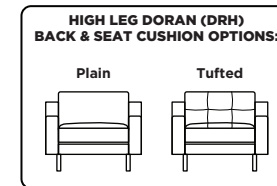

Please use actual leather, fabric, Crypton®, Sunbrella® and Ultrasuede® swatches when specifying furniture as the colors shown may vary due to the printing process.

Doran Low Leg (DRN):

Doran High Leg (DRH):

Note: Dotted line indicates seam on leather, Ultrasuede® and up the roll fabrics. Seams are eliminated with railroaded fabrics.

DRN = LOW LEG
DRH = HIGH LEG

V10.31.23

Scale: 1/8 inch = 1 foot
All dimensions are approximate and subject to change.
Specify components from the sitting position.