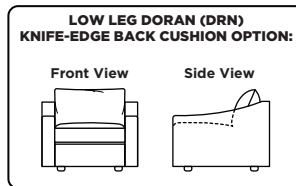

Note: Dotted line indicates seam on leather, Ultrasuede® and up the roll fabrics. Seams are eliminated with railroaded fabrics.

DRN = LOW LEG
DRH = HIGH LEG

V10.31.23

Scale: 1/8 inch = 1 foot
All dimensions are approximate and subject to change.
Specify components from the sitting position.