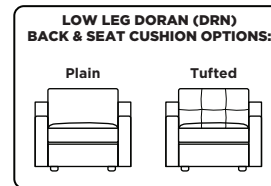

Please use actual leather, fabric, Crypton®, Sunbrella® and Ultrasuede® swatches when specifying furniture as the colors shown may vary due to the printing process.

Doran Low Leg (DRN):

Doran High Leg (DRH):

Note: Dotted line indicates seam on leather, Ultrasuede® and up the roll fabrics. Seams are eliminated with railroaded fabrics.

DRN = LOW LEG
DRH = HIGH LEG

V10.31.23

Scale: 1/8 inch = 1 foot
All dimensions are approximate and subject to change.
Specify components from the sitting position.