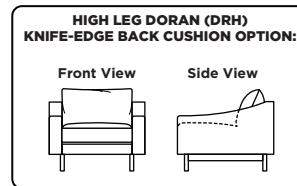

Please use actual leather, fabric, Crypton®, Sunbrella® and Ultrasuede® swatches when specifying furniture as the colors shown may vary due to the printing process.

Doran Low Leg (DRN):

Doran High Leg (DRH):

Note: Dotted line indicates seam on leather, Ultrasuede® and up the roll fabrics. Seams are eliminated with railroaded fabrics.

DRN = LOW LEG
DRH = HIGH LEG

V10.31.23

Scale: 1/8 inch = 1 foot
All dimensions are approximate and subject to change.
Specify components from the sitting position.