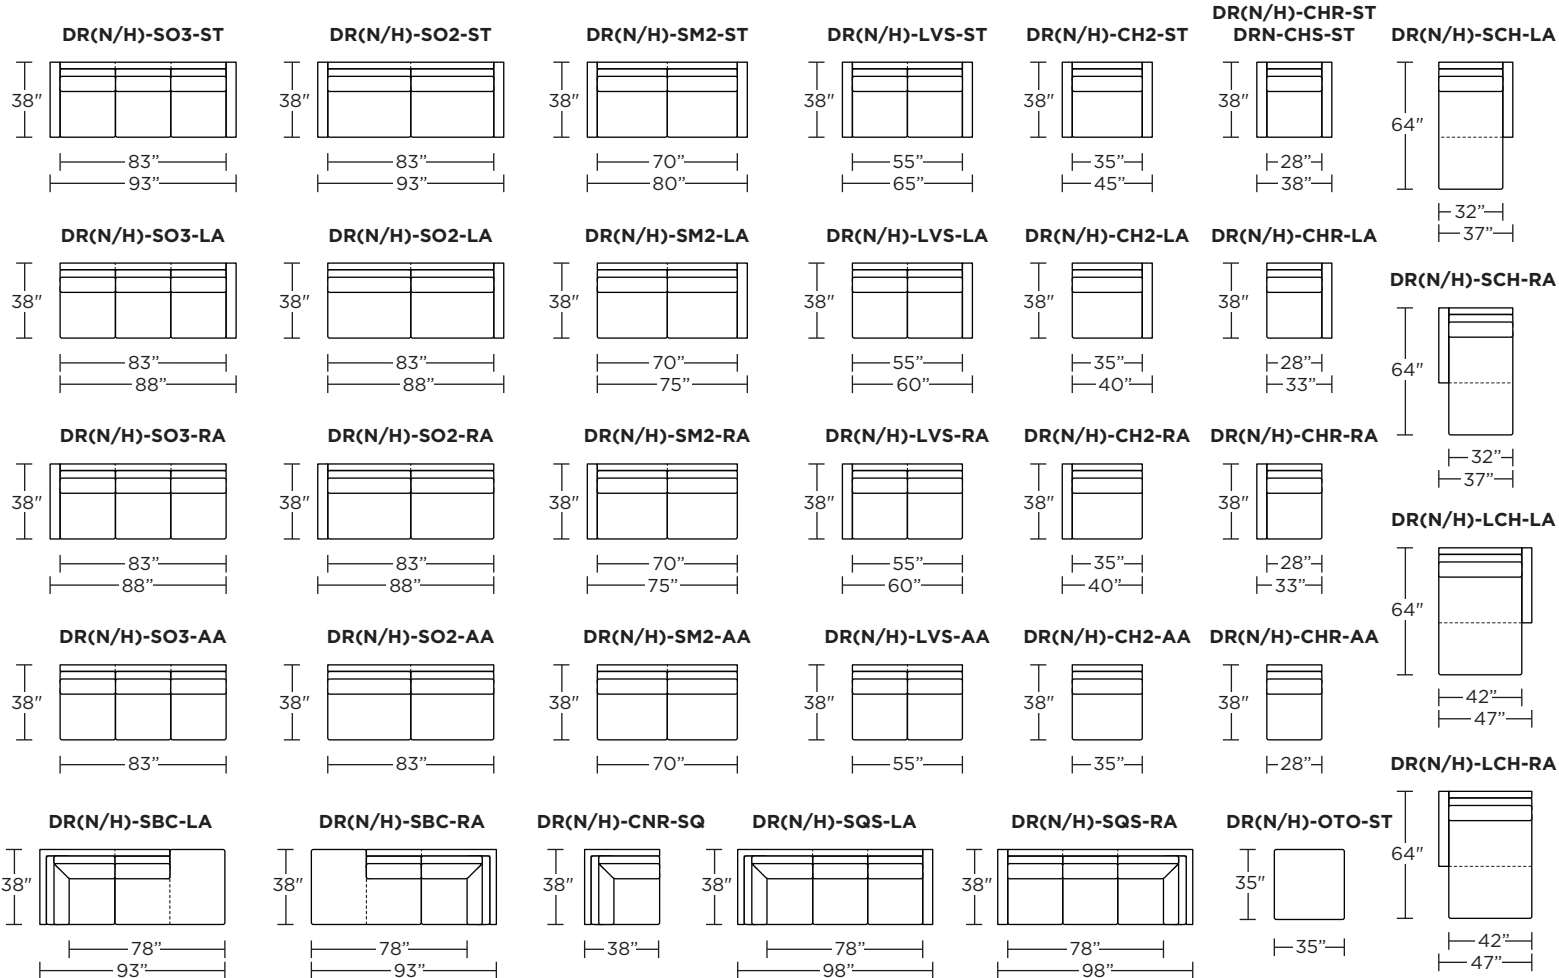

Note: Dotted line indicates seam on leather, Ultrasuede® and up the roll fabrics. Seams are eliminated with railroaded fabrics.

DRN = LOW LEG
DRH = HIGH LEG

V10.31.23

Scale: 1/8 inch = 1 foot
All dimensions are approximate and subject to change.
Specify components from the sitting position.