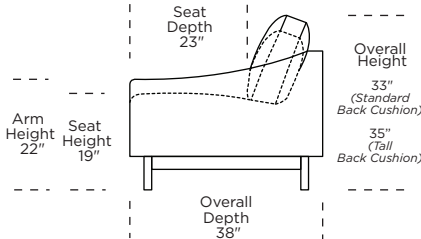

Note: Dotted line indicates seam on leather, Ultrasuede® and up the roll fabrics. Seams are eliminated with railroaded fabrics.

DRN = LOW LEG
DRH = HIGH LEG

V10.31.23

Scale: 1/8 inch = 1 foot
All dimensions are approximate and subject to change.
Specify components from the sitting position.