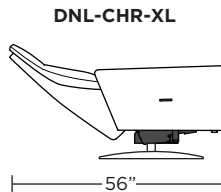

Please use actual leather, fabric, Crypton®, Sunbrella® and Ultrasuede® swatches when specifying furniture as the colors shown may vary due to the printing process.

Wall Clearance: ST - 14", LG - 16", XL - 18"

Scale: 1/4 inch = 1 foot
All dimensions are approximate and subject to change.
Specify components from the sitting position.