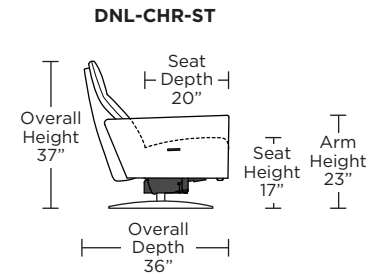

Please use actual leather, fabric, Crypton®, Sunbrella® and Ultrasuede® swatches when specifying furniture as the colors shown may vary due to the printing process.

Wall Clearance: ST - 14", LG - 16", XL - 18"

Scale: 1/4 inch = 1 foot
All dimensions are approximate and subject to change.
Specify components from the sitting position.