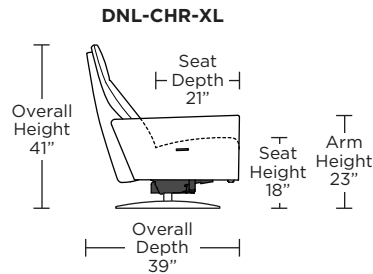

Please use actual leather, fabric, Crypton®, Sunbrella® and Ultrasuede® swatches when specifying furniture as the colors shown may vary due to the printing process.

Wall Clearance: ST - 14", LG - 16", XL - 18"

Scale: 1/4 inch = 1 foot
All dimensions are approximate and subject to change.
Specify components from the sitting position.