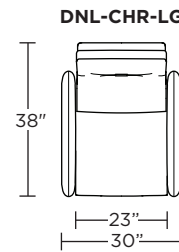

Please use actual leather, fabric, Crypton®, Sunbrella® and Ultrasuede® swatches when specifying furniture as the colors shown may vary due to the printing process.

Wall Clearance: ST - 14", LG - 16", XL - 18"

Scale: 1/4 inch = 1 foot
All dimensions are approximate and subject to change.
Specify components from the sitting position.