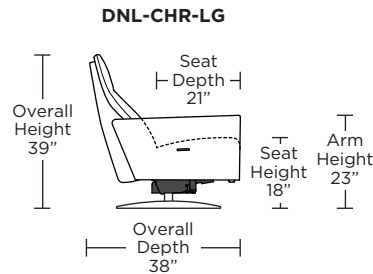

Please use actual leather, fabric, Crypton®, Sunbrella® and Ultrasuede® swatches when specifying furniture as the colors shown may vary due to the printing process.

Wall Clearance: ST - 14", LG - 16", XL - 18"

Scale: 1/4 inch = 1 foot
All dimensions are approximate and subject to change.
Specify components from the sitting position.