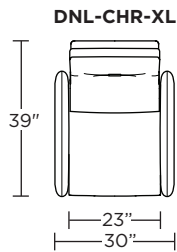

Please use actual leather, fabric, Crypton®, Sunbrella® and Ultrasuede® swatches when specifying furniture as the colors shown may vary due to the printing process.

Wall Clearance: ST - 14", LG - 16", XL - 18"

Scale: 1/4 inch = 1 foot
All dimensions are approximate and subject to change.
Specify components from the sitting position.