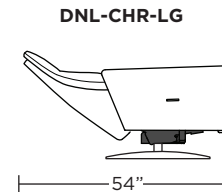

Please use actual leather, fabric, Crypton®, Sunbrella® and Ultrasuede® swatches when specifying furniture as the colors shown may vary due to the printing process.

Wall Clearance: ST - 14", LG - 16", XL - 18"

Scale: 1/4 inch = 1 foot
All dimensions are approximate and subject to change.
Specify components from the sitting position.