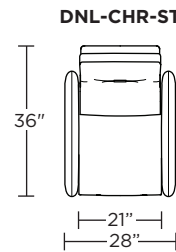

Please use actual leather, fabric, Crypton®, Sunbrella® and Ultrasuede® swatches when specifying furniture as the colors shown may vary due to the printing process.

Wall Clearance: ST - 14", LG - 16", XL - 18"

Scale: 1/4 inch = 1 foot
All dimensions are approximate and subject to change.
Specify components from the sitting position.