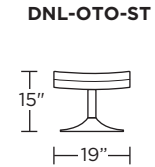

Please use actual leather, fabric, Crypton®, Sunbrella® and Ultrasuede® swatches when specifying furniture as the colors shown may vary due to the printing process.

Wall Clearance: ST - 14", LG - 16", XL - 18"

Scale: 1/4 inch = 1 foot
All dimensions are approximate and subject to change.
Specify components from the sitting position.