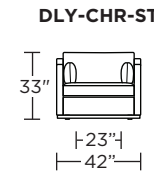

Leg height is 2"

Please use actual leather, fabric, Crypton®, Sunbrella® and Ultrasuede® swatches when specifying furniture as the colors shown may vary due to the printing process.

Note: Dotted line indicates seam on leather, Ultrasuede® and up the roll fabrics. Seams are eliminated with railroaded fabrics.

Scale: 1/8 inch = 1 foot
All dimensions are approximate and subject to change.
Specify components from the sitting position.