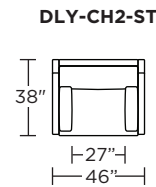

Leg height is 2"

Please use actual leather, fabric, Crypton®, Sunbrella® and Ultrasuede® swatches when specifying furniture as the colors shown may vary due to the printing process.

Note: Dotted line indicates seam on leather, Ultrasuede® and up the roll fabrics. Seams are eliminated with railroaded fabrics.

Scale: 1/8 inch = 1 foot
All dimensions are approximate and subject to change.
Specify components from the sitting position.