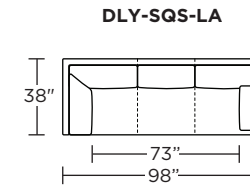

Leg height is 2"

Please use actual leather, fabric, Crypton®, Sunbrella® and Ultrasuede® swatches when specifying furniture as the colors shown may vary due to the printing process.

Note: Dotted line indicates seam on leather, Ultrasuede® and up the roll fabrics. Seams are eliminated with railroaded fabrics.

Scale: 1/8 inch = 1 foot
All dimensions are approximate and subject to change.
Specify components from the sitting position.