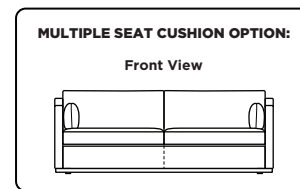

Leg height is 2"

Please use actual leather, fabric, Crypton®, Sunbrella® and Ultrasuede® swatches when specifying furniture as the colors shown may vary due to the printing process.

Note: Dotted line indicates seam on leather, Ultrasuede® and up the roll fabrics. Seams are eliminated with railroaded fabrics.

Scale: 1/8 inch = 1 foot
All dimensions are approximate and subject to change.
Specify components from the sitting position.