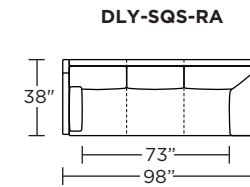

Leg height is 2"

Please use actual leather, fabric, Crypton®, Sunbrella® and Ultrasuede® swatches when specifying furniture as the colors shown may vary due to the printing process.

Note: Dotted line indicates seam on leather, Ultrasuede® and up the roll fabrics. Seams are eliminated with railroaded fabrics.

Scale: 1/8 inch = 1 foot
All dimensions are approximate and subject to change.
Specify components from the sitting position.