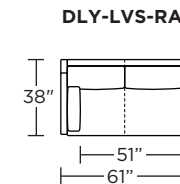

Leg height is 2"

Please use actual leather, fabric, Crypton®, Sunbrella® and Ultrasuede® swatches when specifying furniture as the colors shown may vary due to the printing process.

Note: Dotted line indicates seam on leather, Ultrasuede® and up the roll fabrics. Seams are eliminated with railroaded fabrics.

Scale: 1/8 inch = 1 foot
All dimensions are approximate and subject to change.
Specify components from the sitting position.