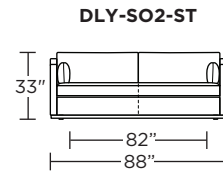

Leg height is 2"

Please use actual leather, fabric, Crypton®, Sunbrella® and Ultrasuede® swatches when specifying furniture as the colors shown may vary due to the printing process.

Note: Dotted line indicates seam on leather, Ultrasuede® and up the roll fabrics. Seams are eliminated with railroaded fabrics.