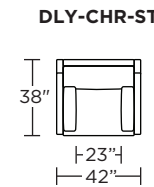

Leg height is 2"

Please use actual leather, fabric, Crypton®, Sunbrella® and Ultrasuede® swatches when specifying furniture as the colors shown may vary due to the printing process.

Note: Dotted line indicates seam on leather, Ultrasuede® and up the roll fabrics. Seams are eliminated with railroaded fabrics.

Scale: 1/8 inch = 1 foot
All dimensions are approximate and subject to change.
Specify components from the sitting position.