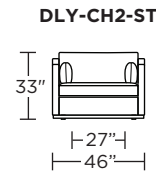

Leg height is 2"

Please use actual leather, fabric, Crypton®, Sunbrella® and Ultrasuede® swatches when specifying furniture as the colors shown may vary due to the printing process.

Note: Dotted line indicates seam on leather, Ultrasuede® and up the roll fabrics. Seams are eliminated with railroaded fabrics.

Scale: 1/8 inch = 1 foot
All dimensions are approximate and subject to change.
Specify components from the sitting position.