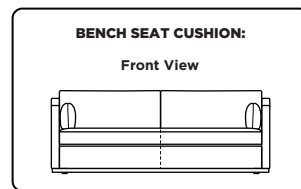

Leg height is 2"

Please use actual leather, fabric, Crypton®, Sunbrella® and Ultrasuede® swatches when specifying furniture as the colors shown may vary due to the printing process.

Note: Dotted line indicates seam on leather, Ultrasuede® and up the roll fabrics. Seams are eliminated with railroaded fabrics.

Scale: 1/8 inch = 1 foot
All dimensions are approximate and subject to change.
Specify components from the sitting position.