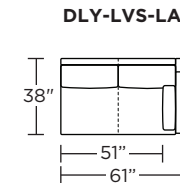

Leg height is 2"

Please use actual leather, fabric, Crypton®, Sunbrella® and Ultrasuede® swatches when specifying furniture as the colors shown may vary due to the printing process.

Note: Dotted line indicates seam on leather, Ultrasuede® and up the roll fabrics. Seams are eliminated with railroaded fabrics.

Scale: 1/8 inch = 1 foot
All dimensions are approximate and subject to change.
Specify components from the sitting position.