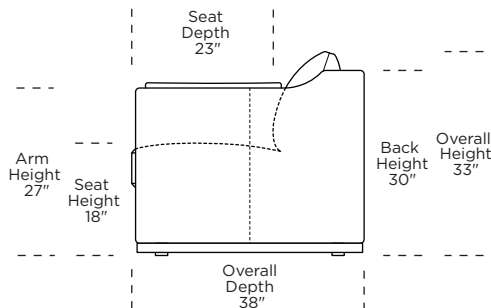

Leg height is 2"

Please use actual leather, fabric, Crypton®, Sunbrella® and Ultrasuede® swatches when specifying furniture as the colors shown may vary due to the printing process.

Note: Dotted line indicates seam on leather, Ultrasuede® and up the roll fabrics. Seams are eliminated with railroaded fabrics.

Scale: 1/8 inch = 1 foot
All dimensions are approximate and subject to change.
Specify components from the sitting position.