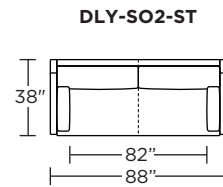

Leg height is 2"

Please use actual leather, fabric, Crypton®, Sunbrella® and Ultrasuede® swatches when specifying furniture as the colors shown may vary due to the printing process.

Note: Dotted line indicates seam on leather, Ultrasuede® and up the roll fabrics. Seams are eliminated with railroaded fabrics.

Scale: 1/8 inch = 1 foot
All dimensions are approximate and subject to change.
Specify components from the sitting position.