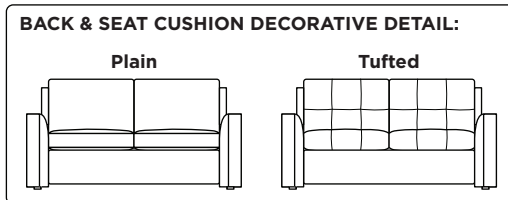

CLARA

CAA-STO-DW•

CAA-STO-DW•

**CAA-OTO-ST
CAA-STO-ST•**

**CAA-OTO-ST
CAA-STO-ST•**