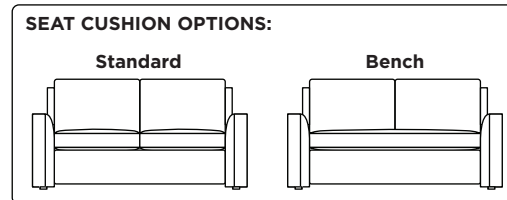

CLARA

CAA-STO-DW•

CAA-STO-DW•

**CAA-OTO-ST
CAA-STO-ST•**

**CAA-OTO-ST
CAA-STO-ST•**