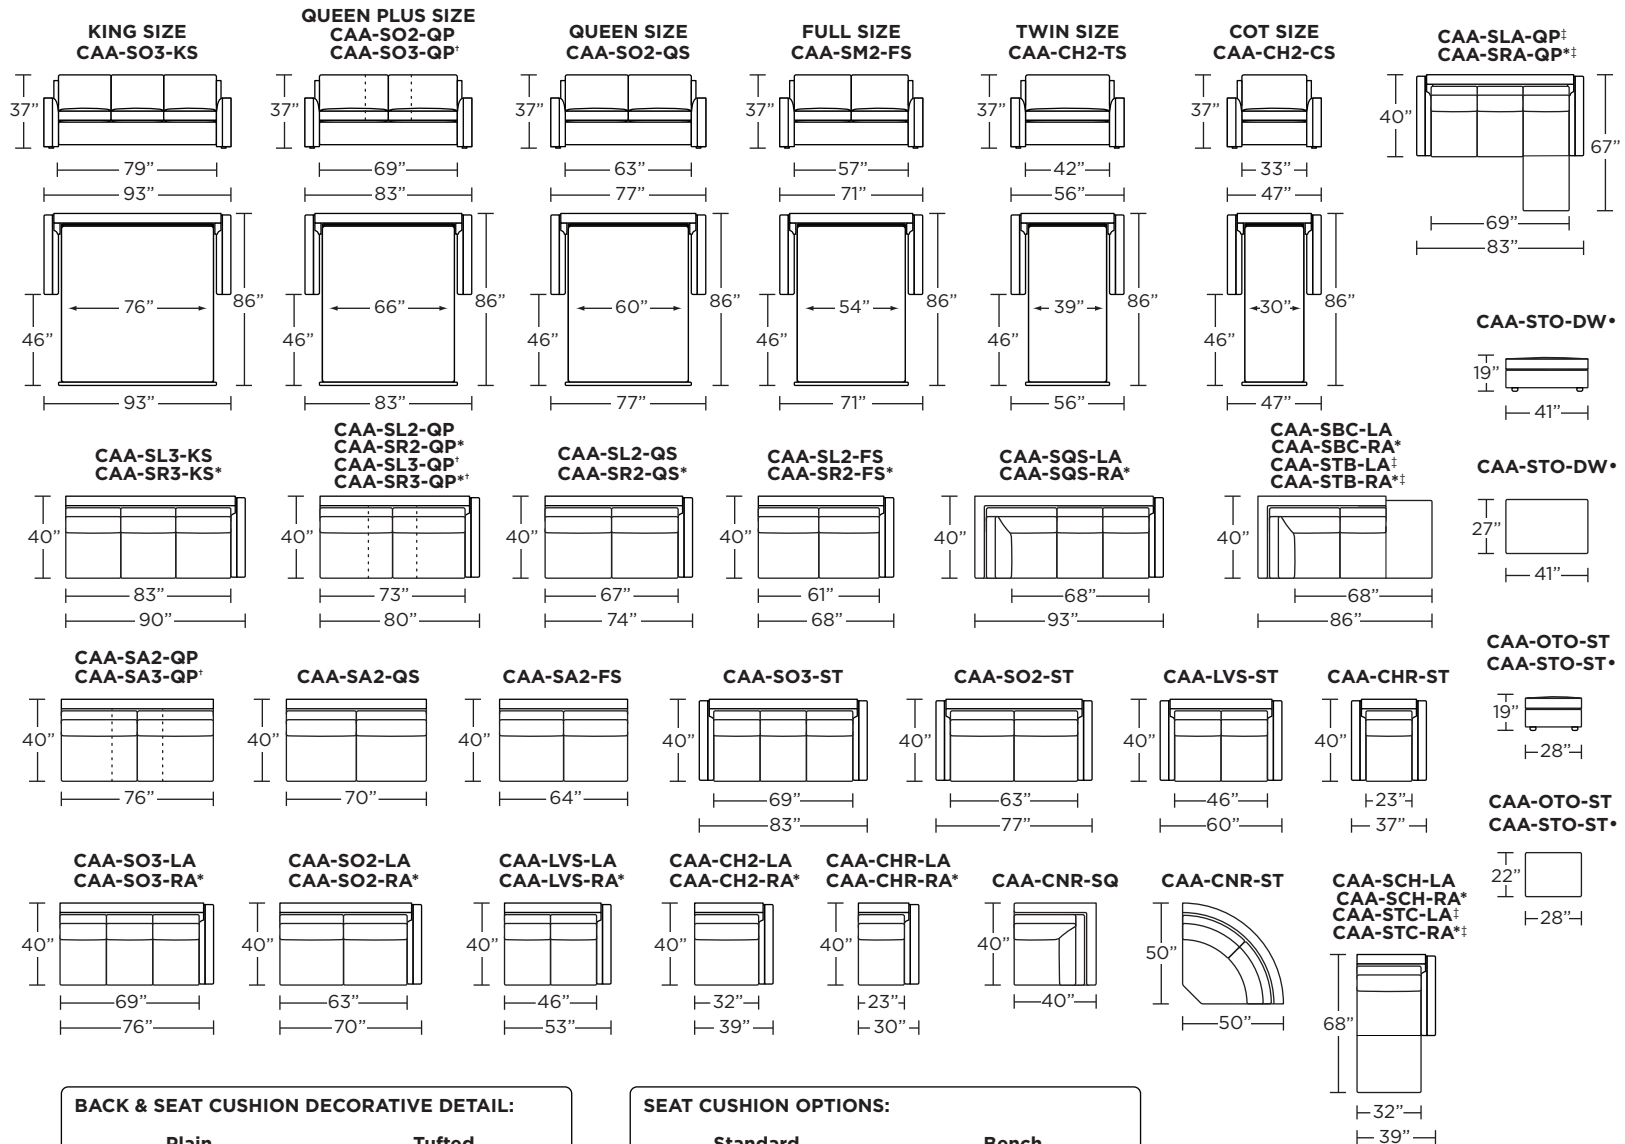

**Standard Comfort Sleeper®**

**Features:**

- Featuring the patented Tiffany 24/7™ platform sleep system
- Room to stretch out with true 80 inches of bedroom-length sleeping surface
- Ultimate comfort on five inches of plush, high-density foam mattress
- Under-sofa dust covers keeps dust and dirt from ever touching the mattress
- Zero wall clearance
- Quick-ship delivery
- Single-needle top-stitch
- High-density, high-resiliency foam seat cushions
- Loose back and seat cushions
- Limited lifetime warranty on frame
- 10-year mechanism warranty

**Leg height is 1"**

Please use actual leather, fabric, Crypton®, Sunbrella® and Ultrasuede® swatches when specifying furniture as the colors shown may vary due to the printing process.

**Note:** Seat depth includes cushion overhang which may be up to 1"

\* Picture shows left arm seated. Please specify left or right arm seated when ordering.

All orders are in seated position.

† Dotted lines for Queen Plus sizes indicates the number of seats.

All dimensions are approximate and subject to change.

‡ Chaise lifts up to reveal hidden storage space. • Storage

**CLARA**

**CAA-STO-DW•**

**CAA-STO-DW•**

**CAA-OTO-ST  
CAA-STO-ST•**

**CAA-OTO-ST  
CAA-STO-ST•**