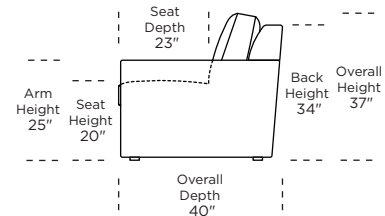

**Standard Comfort Sleeper®**

**Features:**

- Featuring the patented Tiffany 24/7™ platform sleep system
- Room to stretch out with true 80 inches of bedroom-length sleeping surface
- Ultimate comfort on five inches of plush, high-density foam mattress
- Under-sofa dust covers keeps dust and dirt from ever touching the mattress
- Zero wall clearance
- Quick-ship delivery
- Single-needle top-stitch
- High-density, high-resiliency foam seat cushions
- Loose back and seat cushions
- Limited lifetime warranty on frame
- 10-year mechanism warranty

**Leg height is 1"**

Please use actual leather, fabric, Crypton®, Sunbrella® and Ultrasuede® swatches when specifying furniture as the colors shown may vary due to the printing process.

**Note:** Seat depth includes cushion overhang which may be up to 1"

\* Picture shows left arm seated. Please specify left or right arm seated when ordering.

All orders are in seated position.

† Dotted lines for Queen Plus sizes indicates the number of seats.

All dimensions are approximate and subject to change.