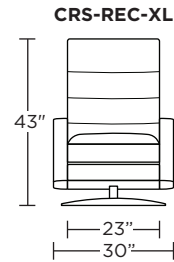

Please use actual leather, fabric, Crypton®, Sunbrella® and Ultrasuede® swatches when specifying furniture as the colors shown may vary due to the printing process.

Wall Clearance: ST - 16", LG - 17", XL - 18"

Scale: 1/4 inch = 1 foot
All dimensions are approximate and subject to change.
Specify components from the sitting position.