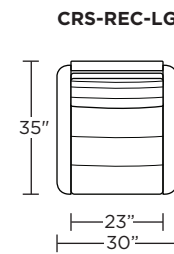

Please use actual leather, fabric, Crypton®, Sunbrella® and Ultrasuede® swatches when specifying furniture as the colors shown may vary due to the printing process.

Wall Clearance: ST - 16", LG - 17", XL - 18"

Scale: 1/4 inch = 1 foot
All dimensions are approximate and subject to change.
Specify components from the sitting position.