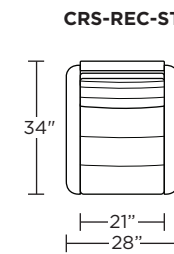

Please use actual leather, fabric, Crypton®, Sunbrella® and Ultrasuede® swatches when specifying furniture as the colors shown may vary due to the printing process.

Wall Clearance: ST - 16", LG - 17", XL - 18"

Scale: 1/4 inch = 1 foot
All dimensions are approximate and subject to change.
Specify components from the sitting position.