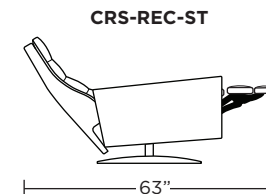

Please use actual leather, fabric, Crypton®, Sunbrella® and Ultrasuede® swatches when specifying furniture as the colors shown may vary due to the printing process.

Wall Clearance: ST - 16", LG - 17", XL - 18"