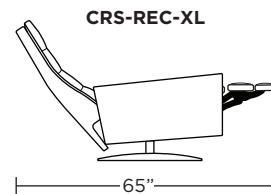

Please use actual leather, fabric, Crypton®, Sunbrella® and Ultrasuede® swatches when specifying furniture as the colors shown may vary due to the printing process.

Wall Clearance: ST - 16", LG - 17", XL - 18"