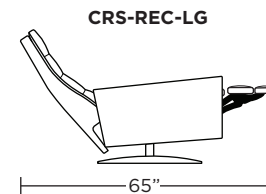

Please use actual leather, fabric, Crypton®, Sunbrella® and Ultrasuede® swatches when specifying furniture as the colors shown may vary due to the printing process.

Wall Clearance: ST - 16", LG - 17", XL - 18"