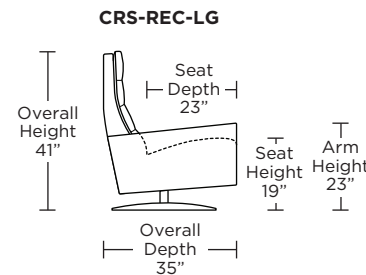

Please use actual leather, fabric, Crypton®, Sunbrella® and Ultrasuede® swatches when specifying furniture as the colors shown may vary due to the printing process.

Wall Clearance: ST - 16", LG - 17", XL - 18"

Scale: 1/4 inch = 1 foot
All dimensions are approximate and subject to change.
Specify components from the sitting position.