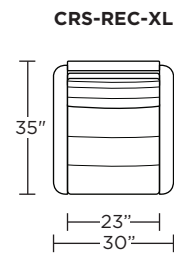

Please use actual leather, fabric, Crypton®, Sunbrella® and Ultrasuede® swatches when specifying furniture as the colors shown may vary due to the printing process.

Wall Clearance: ST - 16", LG - 17", XL - 18"

Scale: 1/4 inch = 1 foot
All dimensions are approximate and subject to change.
Specify components from the sitting position.