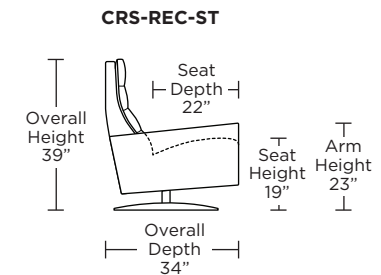

Please use actual leather, fabric, Crypton®, Sunbrella® and Ultrasuede® swatches when specifying furniture as the colors shown may vary due to the printing process.

Wall Clearance: ST - 16", LG - 17", XL - 18"

Scale: 1/4 inch = 1 foot
All dimensions are approximate and subject to change.
Specify components from the sitting position.