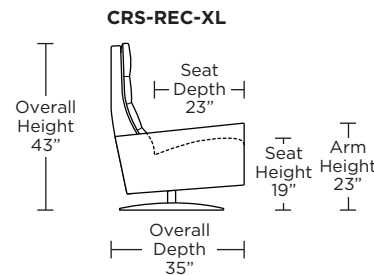

Please use actual leather, fabric, Crypton®, Sunbrella® and Ultrasuede® swatches when specifying furniture as the colors shown may vary due to the printing process.

Wall Clearance: ST - 16", LG - 17", XL - 18"

Scale: 1/4 inch = 1 foot
All dimensions are approximate and subject to change.
Specify components from the sitting position.