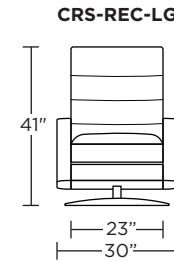

Please use actual leather, fabric, Crypton®, Sunbrella® and Ultrasuede® swatches when specifying furniture as the colors shown may vary due to the printing process.

Wall Clearance: ST - 16", LG - 17", XL - 18"

Scale: 1/4 inch = 1 foot
All dimensions are approximate and subject to change.
Specify components from the sitting position.