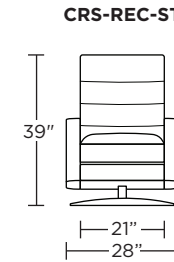

Please use actual leather, fabric, Crypton®, Sunbrella® and Ultrasuede® swatches when specifying furniture as the colors shown may vary due to the printing process.

Wall Clearance: ST - 16", LG - 17", XL - 18"

Scale: 1/4 inch = 1 foot
All dimensions are approximate and subject to change.
Specify components from the sitting position.