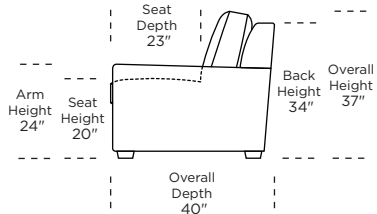

**Standard Comfort Sleeper®**

**Features:**

- Featuring the patented Tiffany 24/7™ platform sleep system
- Room to stretch out with true 80 inches of bedroom-length sleeping surface
- Ultimate comfort on five inches of plush, high-density foam mattress
- Under-sofa dust covers keeps dust and dirt from ever touching the mattress
- Zero wall clearance
- Quick-ship delivery
- Single-needle top-stitch
- High-density, high-resiliency foam seat cushions
- Loose back and seat cushions
- Limited lifetime warranty on frame
- 10-year mechanism warranty

**Leg height is 2"**

Please use actual leather, fabric, Crypton®, Sunbrella® and Ultrasuede® swatches when specifying furniture as the colors shown may vary due to the printing process.

**Note:** Seat depth includes cushion overhang which may be up to 1"

\* Picture shows left arm seated. Please specify left or right arm seated when ordering.

All orders are in seated position.

† Dotted lines for Queen Plus sizes indicates the number of seats.

All dimensions are approximate and subject to change.