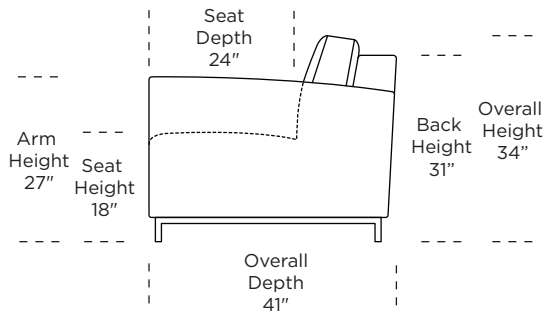

**Options:**

- Wood legs in Espresso finish

**Mattress:**

- Four inches of high-density, high-resiliency foam

**Leg height is 4"**

Please use actual leather, fabric, Crypton®, Sunbrella® and Ultrasuede® swatches when specifying furniture as the colors shown may vary due to the printing process.

Scale: 1/8 inch = 1 foot  
All dimensions are approximate and subject to change.  
Specify components from the sitting position.