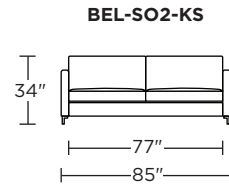

**Options:**

- Wood legs in Espresso finish

**Mattress:**

- Four inches of high-density, high-resiliency foam

**Leg height is 4"**

Please use actual leather, fabric, Crypton®, Sunbrella® and Ultrasuede® swatches when specifying furniture as the colors shown may vary due to the printing process.

Scale: 1/8 inch = 1 foot  
All dimensions are approximate and subject to change.  
Specify components from the sitting position.