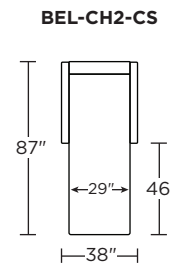

**Options:**

- Wood legs in Espresso finish

**Mattress:**

- Four inches of high-density, high-resiliency foam

**Leg height is 4"**

Please use actual leather, fabric, Crypton®, Sunbrella® and Ultrasuede® swatches when specifying furniture as the colors shown may vary due to the printing process.

Scale: 1/8 inch = 1 foot  
All dimensions are approximate and subject to change.  
Specify components from the sitting position.