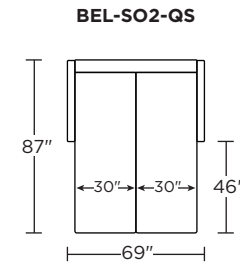

**Options:**

- Wood legs in Espresso finish

**Mattress:**

- Four inches of high-density, high-resiliency foam

**Leg height is 4"**

Please use actual leather, fabric, Crypton®, Sunbrella® and Ultrasuede® swatches when specifying furniture as the colors shown may vary due to the printing process.

Scale: 1/8 inch = 1 foot  
All dimensions are approximate and subject to change.  
Specify components from the sitting position.