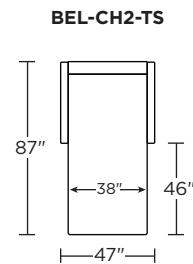

**Options:**

- Wood legs in Espresso finish

**Mattress:**

- Four inches of high-density, high-resiliency foam

**Leg height is 4"**

Please use actual leather, fabric, Crypton®, Sunbrella® and Ultrasuede® swatches when specifying furniture as the colors shown may vary due to the printing process.

Scale: 1/8 inch = 1 foot  
All dimensions are approximate and subject to change.  
Specify components from the sitting position.