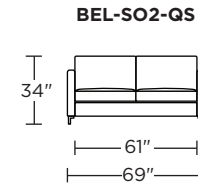

**Options:**

- Wood legs in Espresso finish

**Mattress:**

- Four inches of high-density, high-resiliency foam

**Leg height is 4"**

Please use actual leather, fabric, Crypton®, Sunbrella® and Ultrasuede® swatches when specifying furniture as the colors shown may vary due to the printing process.

Scale: 1/8 inch = 1 foot  
All dimensions are approximate and subject to change.  
Specify components from the sitting position.