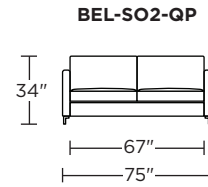

**Options:**

- Wood legs in Espresso finish

**Mattress:**

- Four inches of high-density, high-resiliency foam

**Leg height is 4"**

Please use actual leather, fabric, Crypton®, Sunbrella® and Ultrasuede® swatches when specifying furniture as the colors shown may vary due to the printing process.

Scale: 1/8 inch = 1 foot  
All dimensions are approximate and subject to change.  
Specify components from the sitting position.