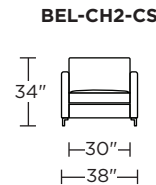

**Options:**

- Wood legs in Espresso finish

**Mattress:**

- Four inches of high-density, high-resiliency foam

**Leg height is 4"**

Please use actual leather, fabric, Crypton®, Sunbrella® and Ultrasuede® swatches when specifying furniture as the colors shown may vary due to the printing process.

Scale: 1/8 inch = 1 foot  
All dimensions are approximate and subject to change.  
Specify components from the sitting position.