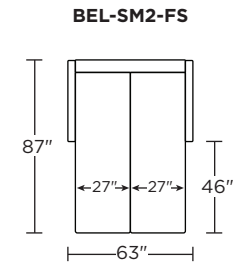

**Options:**

- Wood legs in Espresso finish

**Mattress:**

- Four inches of high-density, high-resiliency foam

**Leg height is 4"**

Please use actual leather, fabric, Crypton®, Sunbrella® and Ultrasuede® swatches when specifying furniture as the colors shown may vary due to the printing process.

Scale: 1/8 inch = 1 foot  
All dimensions are approximate and subject to change.  
Specify components from the sitting position.