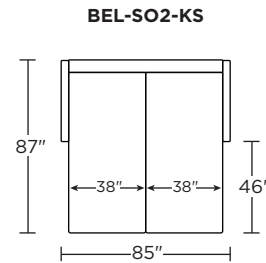

**Options:**

- Wood legs in Espresso finish

**Mattress:**

- Four inches of high-density, high-resiliency foam

**Leg height is 4"**

Please use actual leather, fabric, Crypton®, Sunbrella® and Ultrasuede® swatches when specifying furniture as the colors shown may vary due to the printing process.

Scale: 1/8 inch = 1 foot  
All dimensions are approximate and subject to change.  
Specify components from the sitting position.