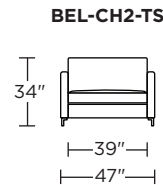

**Options:**

- Wood legs in Espresso finish

**Mattress:**

- Four inches of high-density, high-resiliency foam

**Leg height is 4"**

Please use actual leather, fabric, Crypton®, Sunbrella® and Ultrasuede® swatches when specifying furniture as the colors shown may vary due to the printing process.

Scale: 1/8 inch = 1 foot  
All dimensions are approximate and subject to change.  
Specify components from the sitting position.