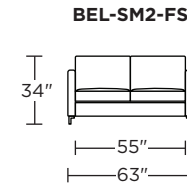

**Options:**

- Wood legs in Espresso finish

**Mattress:**

- Four inches of high-density, high-resiliency foam

**Leg height is 4"**

Please use actual leather, fabric, Crypton®, Sunbrella® and Ultrasuede® swatches when specifying furniture as the colors shown may vary due to the printing process.

Scale: 1/8 inch = 1 foot  
All dimensions are approximate and subject to change.  
Specify components from the sitting position.