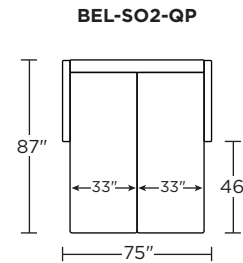

**Options:**

- Wood legs in Espresso finish

**Mattress:**

- Four inches of high-density, high-resiliency foam

**Leg height is 4"**

Please use actual leather, fabric, Crypton®, Sunbrella® and Ultrasuede® swatches when specifying furniture as the colors shown may vary due to the printing process.

Scale: 1/8 inch = 1 foot  
All dimensions are approximate and subject to change.  
Specify components from the sitting position.